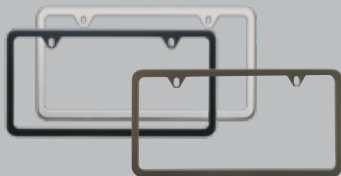

License Plate Frames – Slim Line

Manufactured from heavy-gauge 304 stainless steel that will not rust or corrode, and come in either matte black, stainless steel or carbon fiber. The carbon fiber license plate frame is handmade with thick resin-impregnated carbon fiber cloth and is finished in a UV resistant clear coat. Kit includes hardware hider caps.

SOA342L104 (Stainless Steel)

SOA342L105 (Matte Black)

SOA342L142 (Carbon Fiber)

License Plate Frames – Slim Line (Subaru)

Manufactured from heavy-gauge 304 stainless steel that will not rust or corrode. Available in polished stainless steel or matte black finish with Subaru logo. Kit includes hardware hider caps.

SOA342L152 (Stainless Steel)

SOA342L153 (Matte Black)

License Plate Frame (Subaru)

Frames display the Subaru logo in UV resistant polyurethane and come in either matte black or stainless steel finish.

SOA342L127 (Stainless Steel)

SOA342L167 (Matte Black)

License Plate Mounting Bracket – Universal Fit

Stainless steel with black powder coated finish. Includes mounting hardware.

SOA342L171