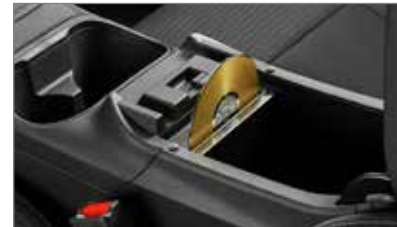

H630SAN100 (Base models only)

Not applicable to models with Harman Kardon® Premium Audio System with amplifier.

CD Player

Add a single disc CD player to your center console for another way to enjoy your audio.

H621SAN000

Standard on Touring models.