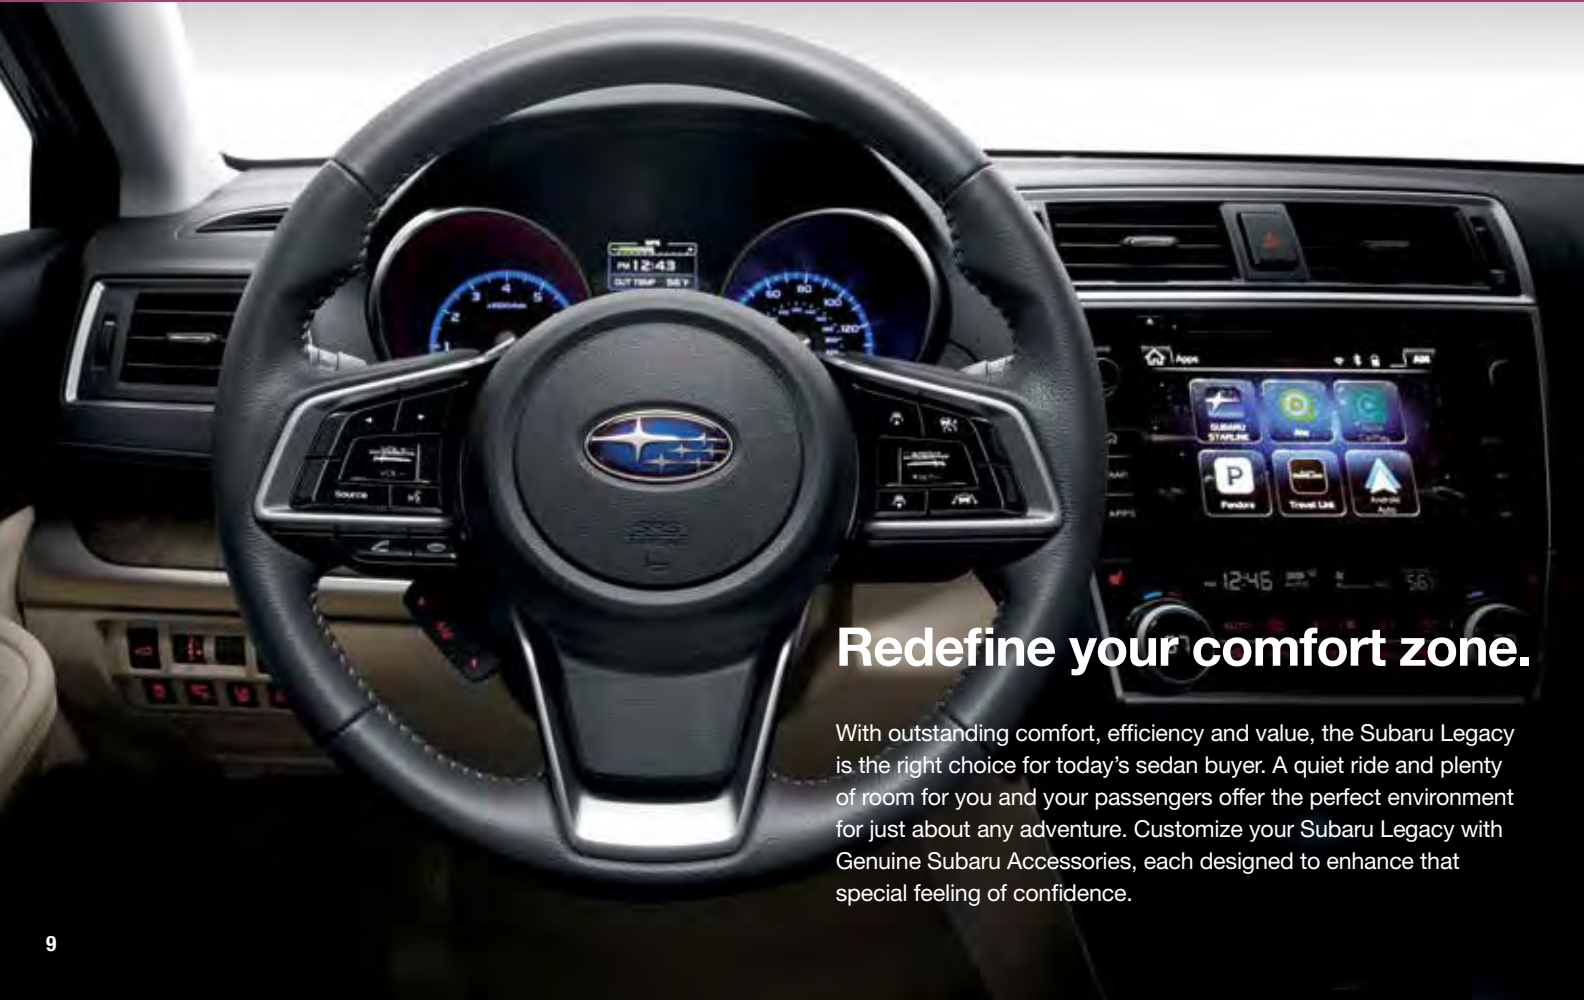

Redefine your comfort zone.

With outstanding comfort, efficiency and value, the Subaru Legacy is the right choice for today's sedan buyer. A quiet ride and plenty of room for you and your passengers offer the perfect environment for just about any adventure. Customize your Subaru Legacy with Genuine Subaru Accessories, each designed to enhance that special feeling of confidence.