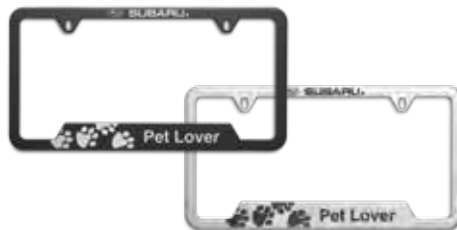

## Leather Shift Knob – CVT

Add a stylish touch with the leather-trimmed shift knob.

**35160AL00A**

**STANDARD**

**LED UPGRADE**

## License Plate Frames – Pet Lover

At Subaru, pets are part of the family. Share your love for your furry, scaly or feathered friends with our new Pet Lover license plate frame. Subaru Pet Lover frames are manufactured from heavy-gauge 304 stainless steel that will not rust or corrode, and come in either matte black or polished stainless steel.