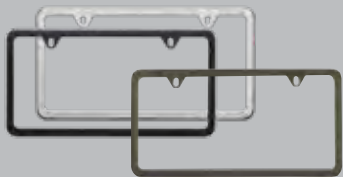

License Plate Frames – Slim Line

Manufactured from heavy-gauge 304 stainless steel that will not rust or corrode, and come in either matte black, stainless steel or carbon fiber. The carbon fiber license plate frame is handmade with thick resin-impregnated carbon fiber cloth and is finished in a UV resistant clear coat. Kit includes hardware hider caps.

SOA342L104 (Stainless Steel)

SOA342L105 (Matte Black)

SOA342L142 (Carbon Fiber)

License Plate Frames – Slim Line (Subaru)

Manufactured from heavy-gauge 304 stainless steel that will not rust or corrode. Available in polished stainless steel or matte black finish with Subaru logo. Kit includes hardware hider caps.

SOA342L152 (Stainless Steel)

SOA342L153 (Matte Black)

License Plate Frame (Subaru)

Frame displays the Subaru logo in a UV resistant polyurethane and comes in a stainless steel finish.

SOA342L127

License Plate Bracket – Front

Stainless steel with black powder coated finish. Includes mounting hardware.

SOA342L120