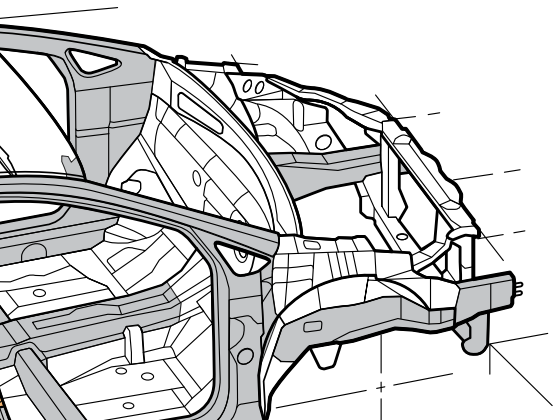

For more information visit toyota.ca