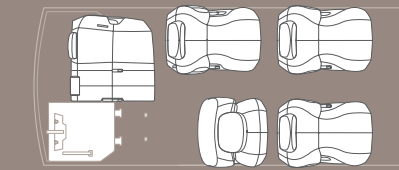

7-passenger seating with tip-up and long-slide second row