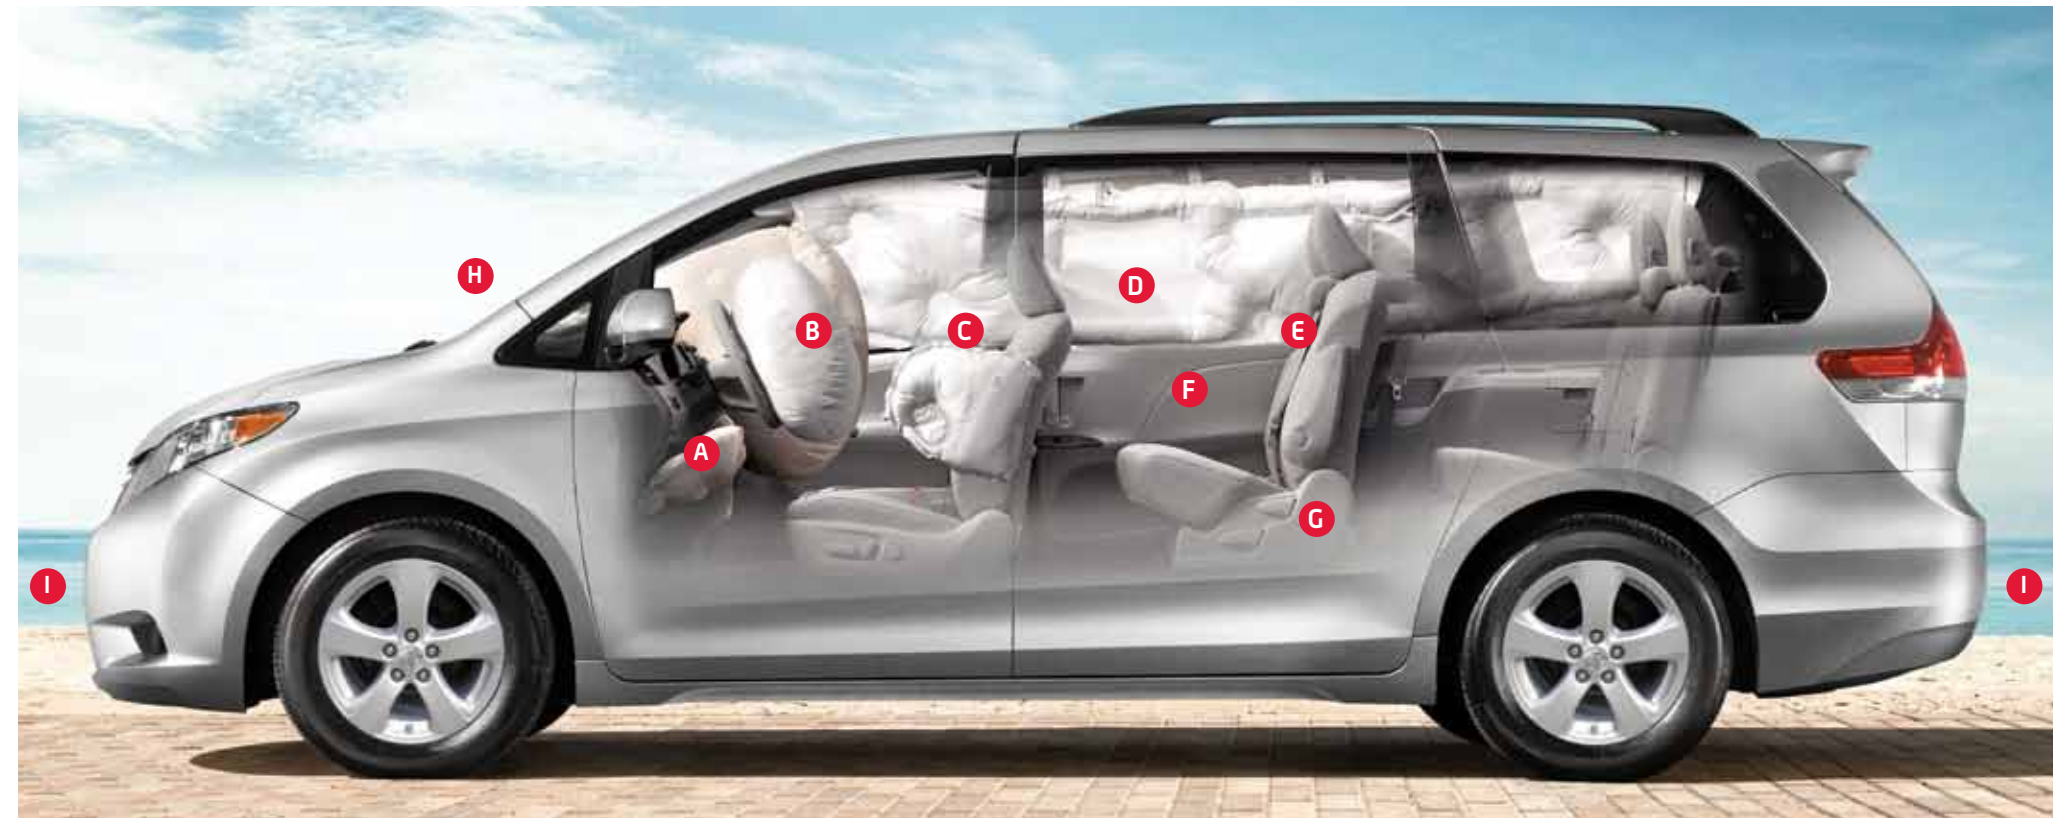

In winter conditions, Vehicle Stability Control helps prevent the vehicle from slipping sideways as a result of losing traction while driving, cornering or stopping.

A. DRIVER KNEE AIRBAG

The standard safety features on the all-new 2011 Sienna include a segment-first driver knee airbag.

B. ADVANCED AIRBAG SYSTEM

In a collision, the standard dual-stage front airbag system senses impact severity while adjusting airbag deployment accordingly.

C. SIDE AIRBAGS

Sienna comes standard with front seat-mounted side airbags.

D. THREE-ROW SIDE CURTAIN AIRBAGS

The standard side curtain airbags cover the length of the cabin from the front seats to the third-row seats.

E. SEATBELTS

Sienna features a 3-point Emergency Locking Retractor seatbelt for the driver's seat and Automatic/Emergency Locking Retractors for all passenger belts.