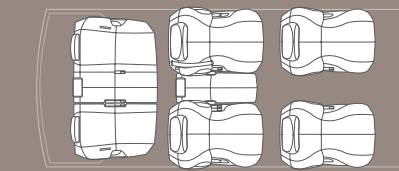

C

D

E

SEAT CONFIGURATION

Sienna's seating can be arranged for maximum occupancy – either eight passengers or seven passengers, depending on the model – and for maximum cargo, or for various combinations of the two.