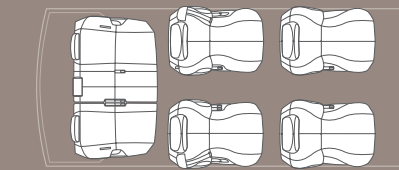

7-passenger seating