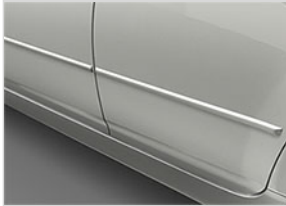

Bodyside Moulding

Protect your vehicle from dings and bumps. Constructed from durable rubber, the molding offers long-lasting protection from any type of incidental contact. Moldings are custom styled to accent a vehicle's exterior.