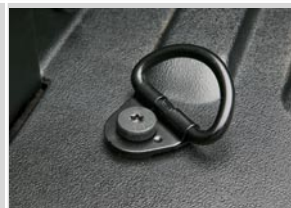

D-Rings

Factory bedrails are also available as an accessory for those packages that do not come with them. With this accessory you can tap into the wealth of functional accessories such as the bed cleats, cargo dividers, and more!