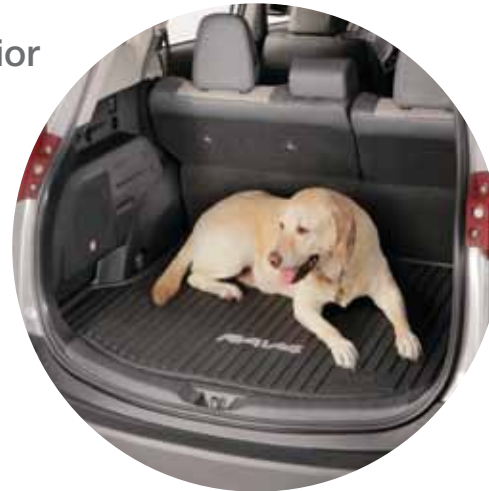

## Exterior Accessories

The world isn't always easy. Protecting your RAV4 is.

**Paint Protection Film** Like a clear suit of armor, Genuine Toyota paint protection film<sup>1</sup> helps guard against road debris that can chip and scratch the finish. Manufactured from durable, nearly invisible urethane, the film is designed for specific sections of the vehicle that have the highest potential for contact with stones and other debris.