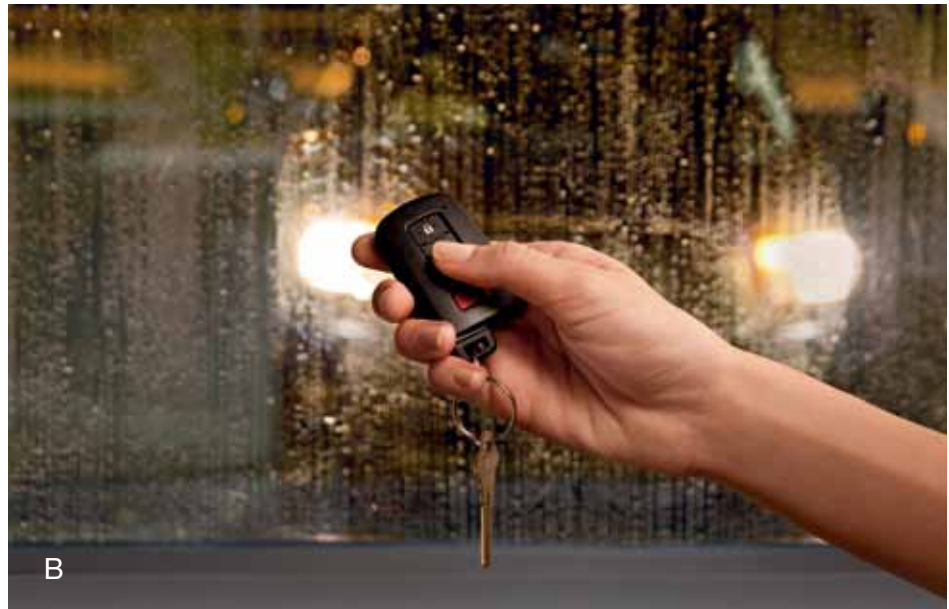

See footnote 6 in disclosure section on back cover.