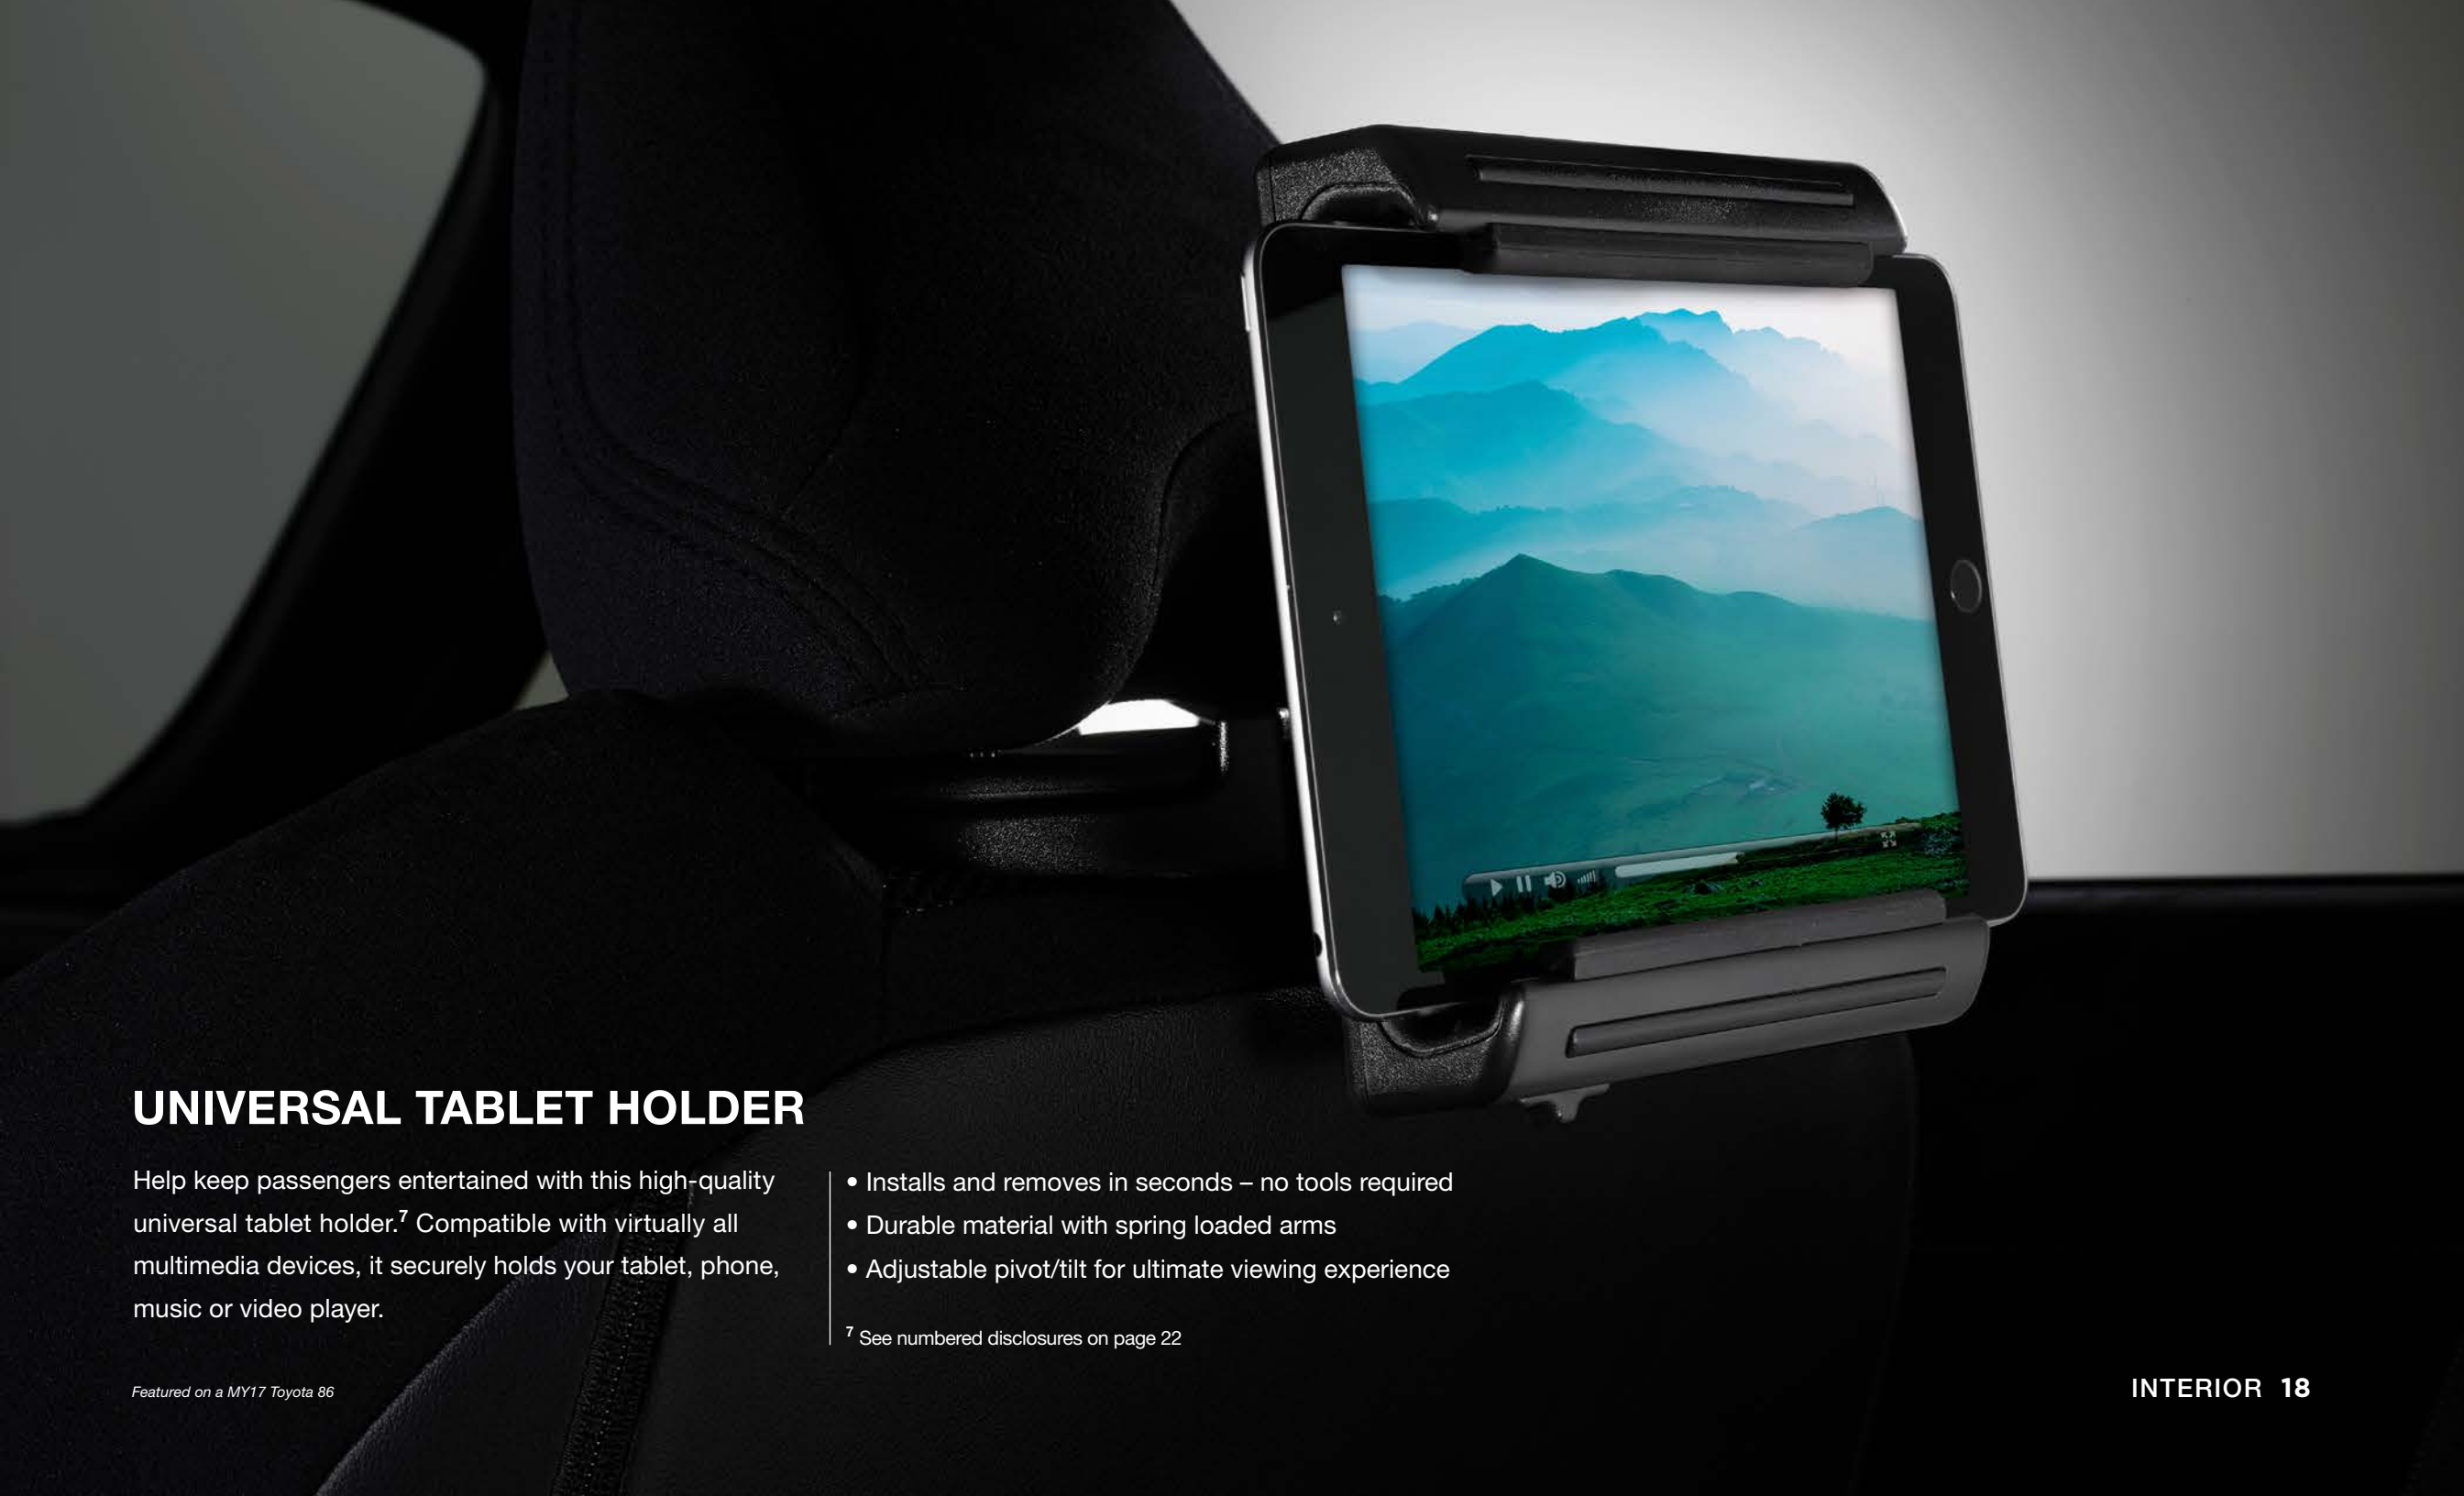

UNIVERSAL TABLET HOLDER

Help keep passengers entertained with this high-quality universal tablet holder.⁷ Compatible with virtually all multimedia devices, it securely holds your tablet, phone, music or video player.

- Installs and removes in seconds – no tools required
- Durable material with spring loaded arms
- Adjustable pivot/tilt for ultimate viewing experience

⁷ See numbered disclosures on page 22