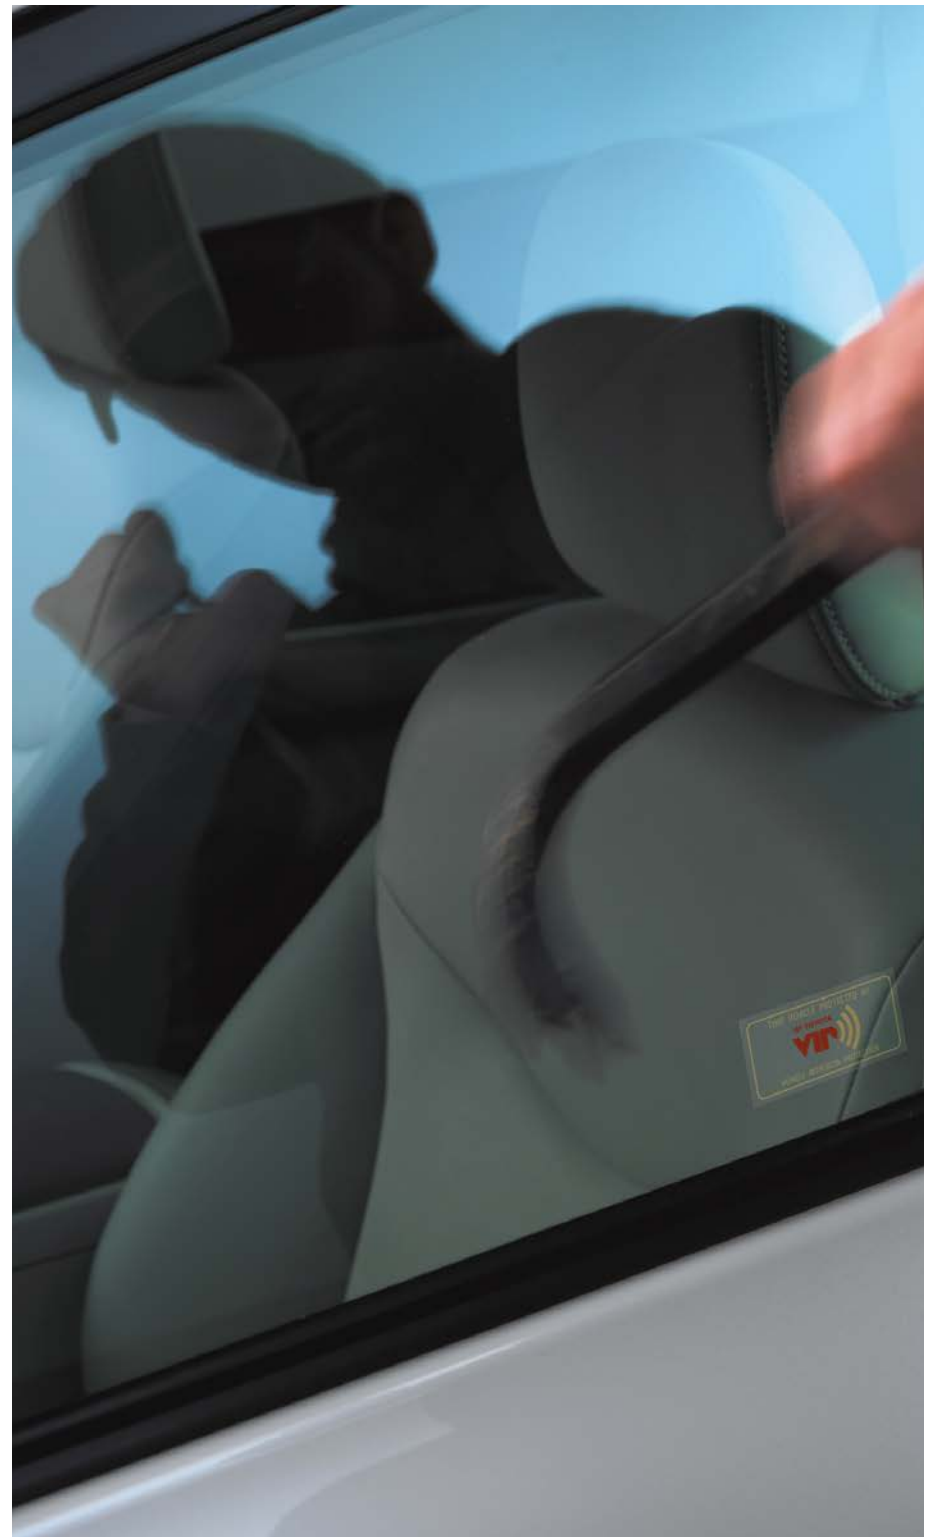

ELECTRONIC ACCESSORIES

---

toyota.com/accessories

Security System

When it comes to peace of mind, this security system is the ideal addition.

- Integrates with the keyless entry system—no need for an additional remote
- Automatic rearming, door-ajar warning, interior light activation, panic alarm, rolling code technology and disabling of the starter
- Includes glass breakage sensor (GBS) with a highly sensitive microphone that detects the sound frequency of an object striking on glass or glass breakage