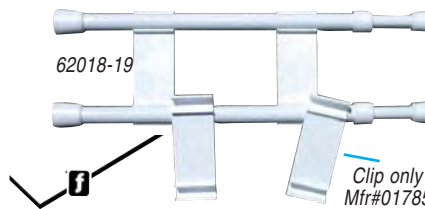

62018-19

Clip only Mfr#01785

FASTENERS UNLIMITED BARKEEPER SAFETY RAILS

Spring loaded safety rails for refrigerators, cupboards, medicine cabinets, closets, etc. Barkeepers keep things in place as you travel—no more spills! Adjustable; no installation required. Single barkeepers come 3 per package. Double bars come with spacers; 1 set per package.

Single Barkeepers, 10"-16-3/4":

62014 White, Pk/3 #01789 18

Single Barkeepers, 15-3/4"-28":

60363 White, Pk/3 #01790 32

Double Barkeepers:

62018 10"-16-3/4", 1 Set #01786 12

62019 15-3/4"-28", 1 Set #01787 20

FASTENERS UNLIMITED REFRIGERATOR SAFETY LOCK

Just close the refrigerator door, it's locked. You can't forget. Fits all RV refrigerators. No more mess. Each kit comes with everything you need for easy installation. Can be used on single or double-door refrigerators.

60362 Double Lock #01791 24