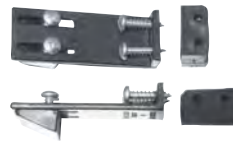

60362 Double Lock #01791 24