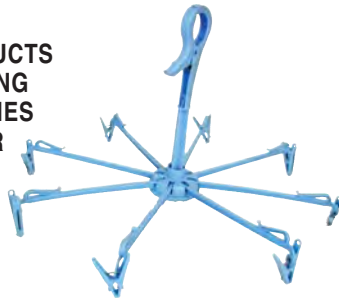

**PRIME
PRODUCTS
FOLDING
CLOTHES
DRYER**

Folding clothes dryer opens from a compact 8¾" to release ten arms. Each arm has a sturdy clothespin grip. Dryer has a durable metal hanger for easy hanging anywhere.

43054 Clothes Dryer #14-4055 24