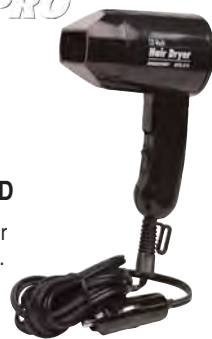

ROADPRO

Also makes a great window defroster!

ROADPRO 12-VOLT HAIR DRYER/ DEFROSTER, FOLD

- Plugs directly into your cigarette lighter socket.
- Can also be used to defrost car windows.
- Folding handle and hang loop for easy storage.
- 8' Power Cord.
- 168 watts, 4-amp draw.

46867 12V Hair Dryer #RPS-818