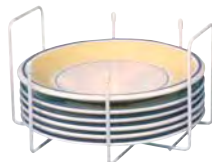

Pop-A-Bag Plastic Bag Holder:

48822 Almond #57071 12

45600 White #57061 12

CAMCO STACK-A-PLATE™

Stack-A-Plate™ with non-slip backing. Use in your cabinet to keep plates organized, and to stop them from sliding and rattling. Plates stay in place while traveling and are more protected from breakage. Set of two-one fits plates up to 7-1/4"; the other fits plates up to 10-1/4". Bright white. Dishwasher safe.

46360 Stack-A-Plate™ #43601 2

46522

46521

GRAYLINE STACK & TOTE

Convenient stackers, carry-along. Use in kitchen, boats, RVs. Keeps bowls, saucers & plates neat and organized.

46522 Large Plate Stack & Tote, 10-3/4" L x 10-1/4" W x 6" H #40203 6