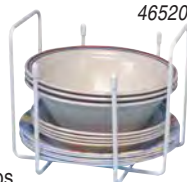

Pop-A-Bag Plastic Bag Holder:

48822 Almond #57071 12

45600 White #57061 12

CAMCO STACK-A-PLATE™

Stack-A-Plate™ with non-slip backing. Use in your cabinet to keep plates organized, and to stop them from sliding and rattling. Plates stay in place while traveling and are more protected from breakage. Set of two-one fits plates up to 7-1/4"; the other fits plates up to 10-1/4". Bright white. Dishwasher safe.

46360 Stack-A-Plate™ #43601 2

46522

46521

GRAYLINE STACK & TOTE

Convenient stackers, carry-along. Use in kitchen, boats, RVs. Keeps bowls, saucers & plates neat and organized.

46522 Large Plate Stack & Tote, 10-3/4" L x 10-1/4" W x 6" H #40203 6

46521 Small Plate (up to 9" dia.) Stack & Tote, 8-1/2" L x 8-3/4" W x 6" H #40202 6

46520 Bowl & Saucer Stack & Tote, 7-1/4" L x 7-1/4" W x 6" H #40201 6

46520

GRAYLINE 12 CAN BEVERAGE DISPENSER

Space saving rack holds 12 cans and fits most popular refrigerators. Washable cushion-coated steel construction. 16" L x 5-5/8" W x 4-7/8" H.