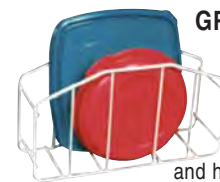

CAMCO POP-A SERIES

POP-A-PLATE

A handy paper plate dispenser that holds up to 125 8³/₄"- 9" plates. Great for home, RV, boat or office. Handy next to microwaves. Mounts to underside of cabinets with screws or self-sticking tape. Made in U.S.A.

45598 Pop-A-Plate Paper Plate Holder, White #57001 12

POP-A-BOWL

Pop-A-Bowl dispenser holds 6" bowls and plates. Install one near the microwave for convenient heating. Fits easily under a cabinet or shelf.

48111 Pop-A-Bowl, White #57211 12

POP-A-FILTER

Dispenses 50 basket filters up to 8 cup size and holds 40 cone filters #'s 1, 2, and 4. Insert removes for storage of 6" disposable dessert plates or bowls. Attaches to the bottom of cabinet or sits on counter. Made in U.S.A.

45601 Pop-A-Filter Coffee Filter Holder, White #57081 12

POP-A-TOWEL

The only paper towel holder that both mounts **and** stands...**not** mounts **or** stands. With Pop-A-Towel you get the exact amount of paper towels you need because you pull them off one at a time, as you need them, where you need them. Made in U.S.A.

Pop-A-Towel Paper Towel Holder:

49989 Almond #57121 12

45603 White #57111 12

POP-A-NAPKIN

Great mate for Pop-A-Plate. Stores and dispenses all standard size napkins. Easy to install and refill. Made in U.S.A.

45599 Pop-A-Napkin Holder, White #57041 12

POP-A-BAG

Makes it easy to save and reuse your plastic bags. Holds up to 25 grocery-size bags. Attaches easily to any flat surface. Durable and stylish for kitchen, RV, garage or boat.

Pop-A-Bag Plastic Bag Holder:

48822 Almond #57071 12

45600 White #57061 12

CAMCO STACK-A-PLATE™