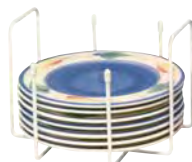

Pop-A-Bag Plastic Bag Holder:

48822 Almond #57071 12

45600 White #57061 12

CAMCO STACK-A-PLATE™

Stack-A-Plate™ with non-slip backing. Use in your cabinet to keep plates organized, and to stop them from sliding and rattling. Plates stay in place while traveling and are more protected from breakage. Set of two-one fits plates up to 7-1/4"; the other fits plates up to 10-1/4". Bright white. Dishwasher safe.

46360 Stack-A-Plate™ #43601 2

46522

46521

GRAYLINE STACK & TOTE

Convenient stackers, carry-along. Use in kitchen, boats, RVs. Keeps bowls, saucers & plates neat and organized.

46522 Large Plate Stack & Tote, 10-3/4" L x 10-1/4" W x 6" H #40203 6

46521 Small Plate (up to 9" dia.) Stack & Tote, 8-1/2" L x 8-3/4" W x 6" H #40202 6

46520 Bowl & Saucer Stack & Tote, 7-1/4" L x 7-1/4" W x 6" H #40201 6

46520

GRAYLINE 12 CAN BEVERAGE DISPENSER

Space saving rack holds 12 cans and fits most popular refrigerators. Washable cushion-coated steel construction. 16" L x 5-5/8" W x 4-7/8" H.