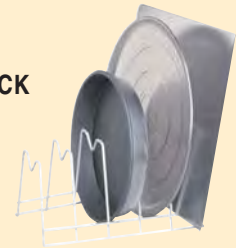

GRAYLINE PLATE/LID/BAKEWARE RACK

Compact and many uses! Perfect for lids, plates, bowls and bakeware. 11" L x 7-1/2" W x 5" H.

46516 Plate/Lid/Bakeware #40128 6