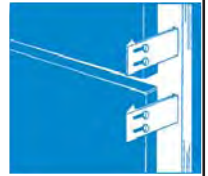

68566 Refrigerator bars oak-look, Pk/3 #43823 6

STARPLAST TRASH BIN

8" L x 8" W x 10-1/2" H.

46959 Trash Bin #02112 6

FASTENERS UNLIMITED REFRIGERATOR SAFETY LOCK

Just close the refrigerator door, it's locked. You can't forget. Fits all RV refrigerators. No more mess. Each kit comes with everything you need for easy installation. Can be used on single or double-door refrigerators.