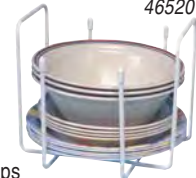

Pop-A-Towel Paper Towel Holder:

49989 Almond #57121 12

45603 White #57111 12

POP-A-BAG

Makes it easy to save and reuse your plastic bags. Holds up to 25 grocery-size bags. Attaches easily to any flat surface. Durable and stylish for kitchen, RV, garage or boat.

Pop-A-Bag Plastic Bag Holder:

48822 Almond #57071 12

45600 White #57061 12

Grayline

46522

46521

46520

GRAYLINE STACK & TOTE

Convenient stackers, carry-along. Use in kitchen, boats, RVs. Keeps bowls, saucers & plates neat and organized.

46522 Large Plate Stack & Tote, 10-3/4" L x 10-1/4" W x 6" H #40203 6

46521 Small Plate (up to 9" dia.) Stack & Tote, 8-1/2" L x 8-3/4" W x 6" H #40202 6

46520 Bowl & Saucer Stack & Tote, 7-1/4" L x 7-1/4" W x 6" H #40201 6

GRAYLINE PLATE/LID/BAKEWARE RACK

Compact and many uses! Perfect for lids, plates, bowls and bakeware. 11" L x 7-1/2" W x 5" H.

46516 Plate/Lid/Bakeware #40128 6