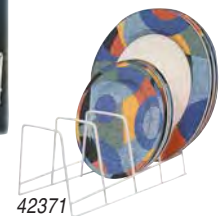

46520 Bowl & Saucer Stack & Tote, 7-1/4" L x 7-1/4" W x 6" H #40201 6

GRAYLINE PLATE/LID/BAKEWARE RACK

Compact and many uses! Perfect for lids, plates, bowls and bakeware. 11" L x 7-1/2" W x 5" H.

46516 Plate/Lid/Bakeware #40128 6

40290

Grayline

42371

GRAYLINE PLATE RACKS

42371: Large capacity vinyl-coated rack provides storage for 24 pieces of dinnerware. High dividers hold plates in compact groups for storage. 10-3/4" L x 5-3/8" W x 4-3/4" H. White.