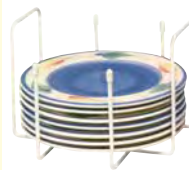

Pop-A-Bag Plastic Bag Holder:

48822 Almond #57071 12

45600 White #57061 12

Grayline

46522

46521

46520

GRAYLINE STACK & TOTE

Convenient stackers, carry-along. Use in kitchen, boats, RVs. Keeps bowls, saucers & plates neat and organized.

46522 Large Plate Stack & Tote, 10-3/4" L x 10-1/4" W x 6" H #40203 6

46521 Small Plate (up to 9" dia.) Stack & Tote, 8-1/2" L x 8-3/4" W x 6" H #40202 6