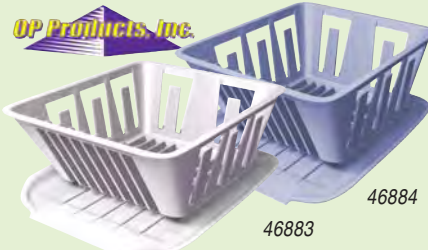

OP PRODUCTS MINI DISH DRAINER SET

Durable plastic dish drainer set is compact enough to work in nearly every RV kitchen sinks. Comes with drainer and mat. Drainer size: 11.5" L x 9.5" W x 4.5" H. Mat size: 12.75" L x 10.5" W.

Dish Drainer Set:

46883 White #77001 12

46884 Slate Blue #77002 12