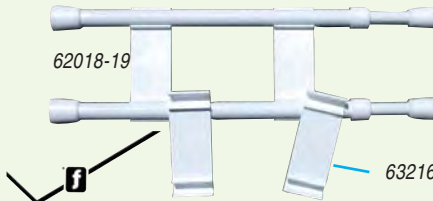

FASTENERS UNLIMITED BARKEEPER SAFETY RAILS

Spring loaded safety rails for refrigerators, cupboards, medicine cabinets, closets, etc. Barkeepers keep things in place as you travel—no more spills! Adjustable; no installation required. Single barkeepers come 3 per package. Double bars come with spacers; 1 set per package.

Single Barkeepers, 10"-16-3/4":

62014 White, Pk/3 #01789 18

Single Barkeepers, 15-3/4"-28":

60363 White, Pk/3 #01790 32

Double Barkeepers:

62018 10"-16-3/4", 1 Set #01786 12

62019 15-3/4"-28", 1 Set #01787 20

Barkeeper Clips, a helpful addition when using two single Barkeepers:

63216 LS Clips, Pk/2 #01785 12