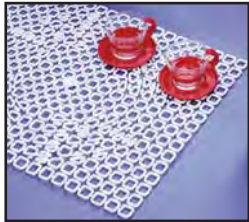

STARPLAST CUT TO SIZE SINK MAT

Cut to size, for extra versatility. 16-1/4" x 13".

46968 Sink Mat #00243 24