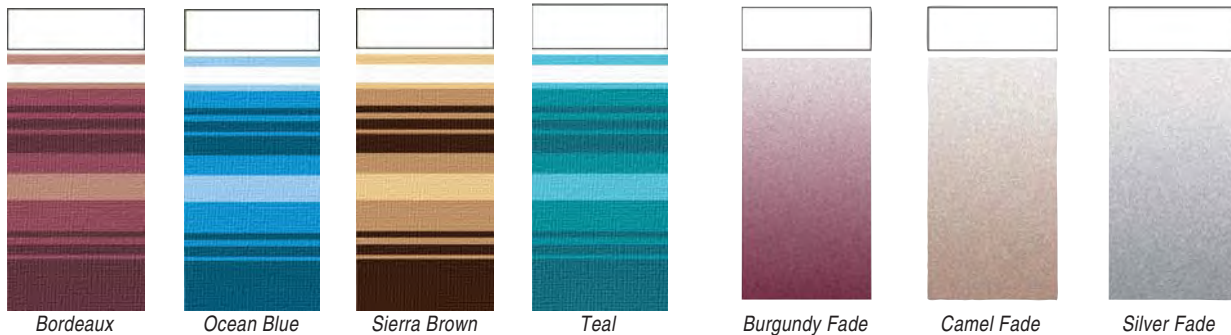

Vinyl Replacement Awning Fabrics with White Weatherguard

Carefree Awning Hardware Colors

Powder-Coated Painted White

Powder-Coated Painted Black

Satin, Anodized