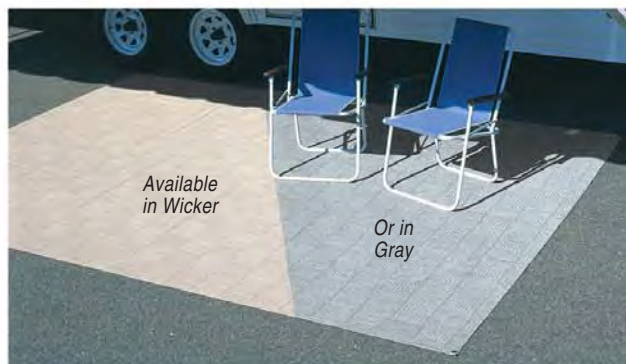

Camping Mats™

Essential for a Screen Room or Add-A-Room
Great for the beach, decks, boats and picnics!

A bit lighter weight than Carefree's Designer Awning Mat, but just as durable. The fabric is bonded, so hemming is not necessary. The bonded, reinforced fabric is manufactured with

the same process and same materials as the Designer Awning Mats.

Color denotes limited supply

Camping Mat While supplies last

Size	Gray	Light Wicker
8' x 6'	87416	87415
8' x 19'	87418	NLA

Sorry.... NLA = No longer available