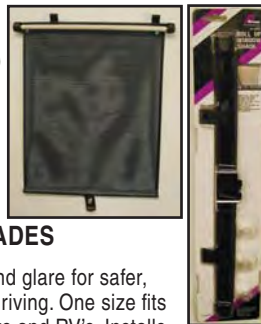

86043 Universal 5-Strap #6500 6

Model 6502 (2 strap model) fits most straight-arm style bike racks. 2 straps secure cover in place. Make sure not to cover taillights.

86044 Standard 2-Strap #6502 1

PRIME PRODUCTS ROLL-UP WINDOW SHADES

Reduces heat and glare for safer, more enjoyable driving. One size fits most autos, trucks and RV's. Installs in seconds; no tools required. Clips over the window or headliner. Clear vinyl suction cups included for use on fixed windows. Interchangeable to either side. Spring-loaded roller for easy operation and storage.