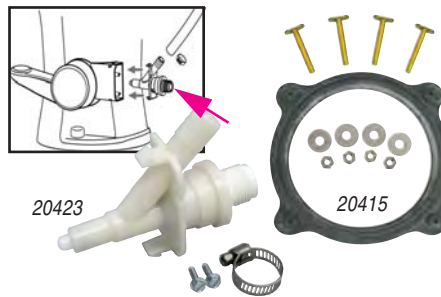

SEALAND® MARINE TOILET PARTS

FOR SEALAND & DOMETIC CERAMIC TOILETS

WATER VALVE KIT

Replaces water valve on 300, 310 and 320 series Dometic® pedal-flush toilets.

20423 Water Valve kit; Includes water valve, hose clamp, fasteners and instructions. #385311641 1

FLOOR FLANGE SEAL KIT

Replaces worn floor seal on SeaLand®, Traveler®, VacuFlush® and other Dometic toilets.

20415 Floor flange seal kit #385310063 1