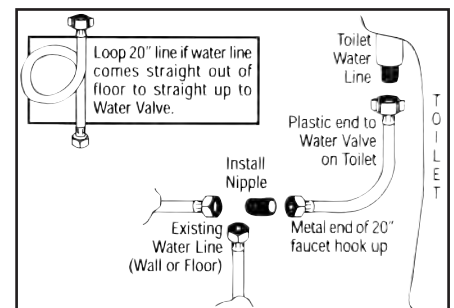

THETFORD

THETFORD WATERLINE EXTENSION KIT

Needed when replacing an Aqua-Magic IV toilet with the Aqua-Magic V.

28282 Waterline Extension Kit f/AM V
#28962 1