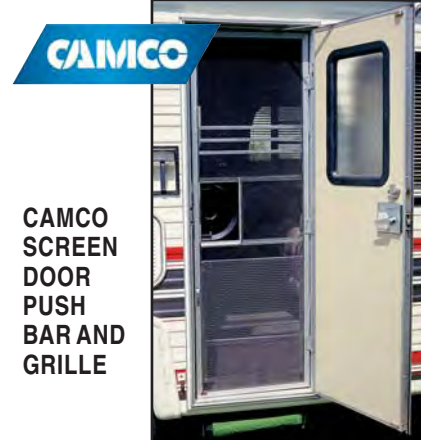

CAMCO
SCREEN DOOR
PUSH
BAR AND
GRILLE

Sturdy Push Bar and Screen Door Grilles combine to allow for easier exit and protection of your RV screen door. Adds a sturdy feel to your door and saves repairs to screens. Helps prevent children and pets from pushing through screen. Push Bar and Deluxe Grille both adjust from 20"-32"; Standard Grille adjusts from 20"-29". Easy installation, hardware included.

Screen Door Push Bar and Grille:

48191 Push Bar, Aluminum
(Not for sale in Canada) #43971 1

46914 Push Bar, White
(Not for sale in Canada) #43977 3

46915 Deluxe Grille, Aluminum
#43991 3

48192 Deluxe Grille, White #43997 3

46501 Standard Grille, Aluminum (Shown)
(Not for sale in Canada) #43980 3