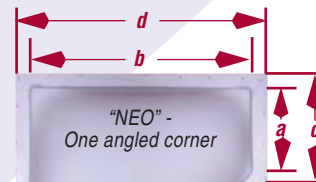

Smoke

White

Measure Rough Hole for Inside Measurement.

Measure Outside Flange-Flange for Outside Measurement.

To determine what skylight you need...

Measure the size of the rough hole opening in your roof.