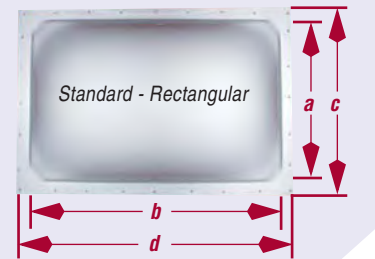

Measure Rough Hole for Inside Measurement.

Measure Outside Flange-Flange for Outside Measurement.