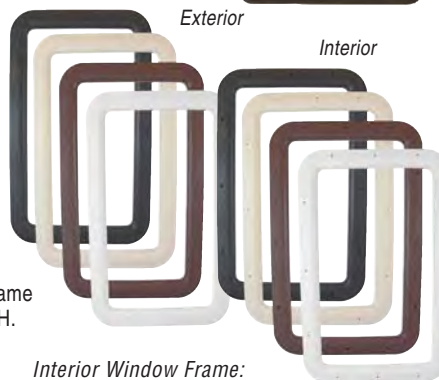

OP PRODUCTS EXTERIOR AND INTERIOR WINDOW FRAMES

Replace your RV's interior and/or exterior entrance door window frames with exact factory authorized replacement parts! Quick & easy installation; no special tools required. Note: Glass window is held in position by frames only! Beware of sharp edges on glass during replacement process. Glass & replacement screws sold separately. Overall frame dim.: 15-3/4" x 24-3/4". Glass dim.: 12"W x 21"H.

Exterior Window Frame:
65572 Nu Tru White #A77006 1
65573 Ivory #A77007 1
65574 Black #A77008 1
65575 Brown #A77009 1

Interior Window Frame:
65576 Nu Tru White #A77010 1
65577 Ivory #A77011 1
65578 Black #A77012 1
65579 Brown #A77013 1

**SEE HARDWARE SECTION "G" FOR MORE
DOOR AND WINDOW ACCESSORIES**