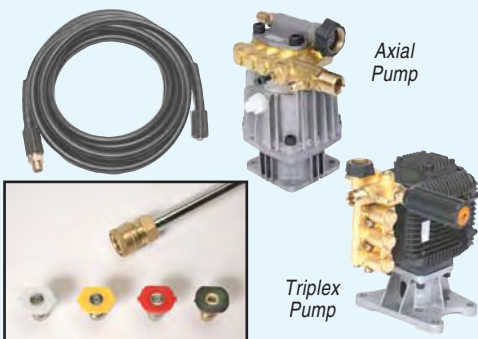

REPLACEMENT PARTS FOR POWERHOUSE PRESSURE WASHERS

Order #	Description
67940	Replacement PVC Hose for PHG3200A & PHG3200T
67954	Replacement High-Pressure Hose for PHG4000
67960	Replacement Rubber/Steel Hose for PHG4350 & PHD4350
67943	Replacement Tip, 0 Degree Nozzle, Red
67944	Replacement Tip, 15 Degree Nozzle, Yellow
67946	Replacement Tip, 40 Degree Nozzle, White
67947	Replacement Tip, Detergent Nozzle, Black
67938	Replacement Axial Pump for PHG3200A Pressure Washer
67959	Replacement Triplex Pump for PHG3200T Pressure Washer
67950	Replacement Triplex Pump for PHG4000T Pressure Washer
67953	Replacement Triplex Pump for PHG4350T Pressure Washer