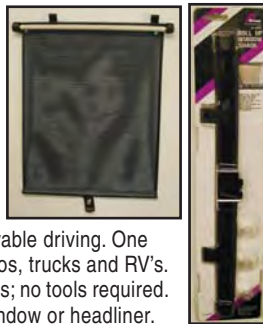

86043 Universal 5-Strap #6500 6

Model 6502 (2 strap model) fits most straight-arm style bike racks. 2 straps secure cover in place. Make sure not to cover taillights.

86044 Standard 2-Strap #6502 1

PRIME PRODUCTS ROLL-UP WINDOW SHADES