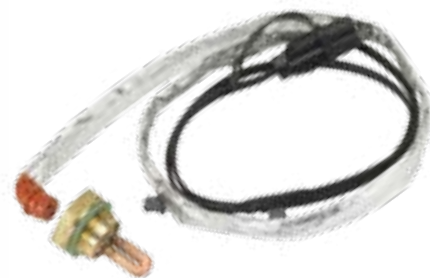

Engine Block Heater

Warms engine coolant to promote easier starting in extreme cold conditions. Plugs into a household electrical outlet.

A091SSG000 (2.5L engine)

A091SFJ001 (3.6L engine)