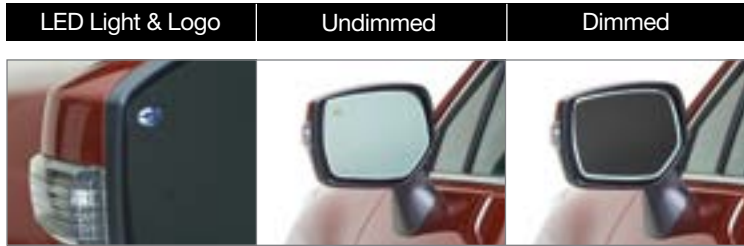

Exterior Auto-Dimming Mirror with Approach Light

Enhance your Auto-Dimming Mirror experience by adding the Exterior Auto-Dimming Mirrors with Approach Light*. Open or unlock the doors with the keyless entry system and LED lights located behind the Subaru logo in each exterior mirror help to light the way. Light is cast down from all four doors and onto the ground next to and towards the rear of the vehicle. In darkness and when in traffic, the Exterior Auto-Dimming Mirrors help add to a safer driving experience by reducing headlight glare on the exterior mirrors. This occurs when excessive light is detected from the rear of the vehicle. The dimming level of the exterior mirrors is regulated by the level of light detected by the Interior Auto-Dimming Mirror.

J201SAL002

J201SAL102 (Blind Spot Detection models)

*Requires Interior Auto-Dimming Mirror.

Severe Weather Companion

The Genuine Subaru Severe Weather Companion contains just about everything needed to handle an unexpected weather emergency while traveling. Included are items which help provide the basic necessities such as warmth, light, water, first aid, and the ability to signal for help; all packaged in a handy padded canvas carrying case.

SOA868V9501

Roadside Emergency Kit

The Genuine Subaru Roadside Emergency Kit contains a range of essential items to assist you in an automotive emergency. Including jumper cables, a reflective triangle, a first aid kit and more. The kit is designed to help keep you safe and dry - and get you on the road again. The components of the kit are packaged in a padded, embroidered carry case.

SOA868V9510