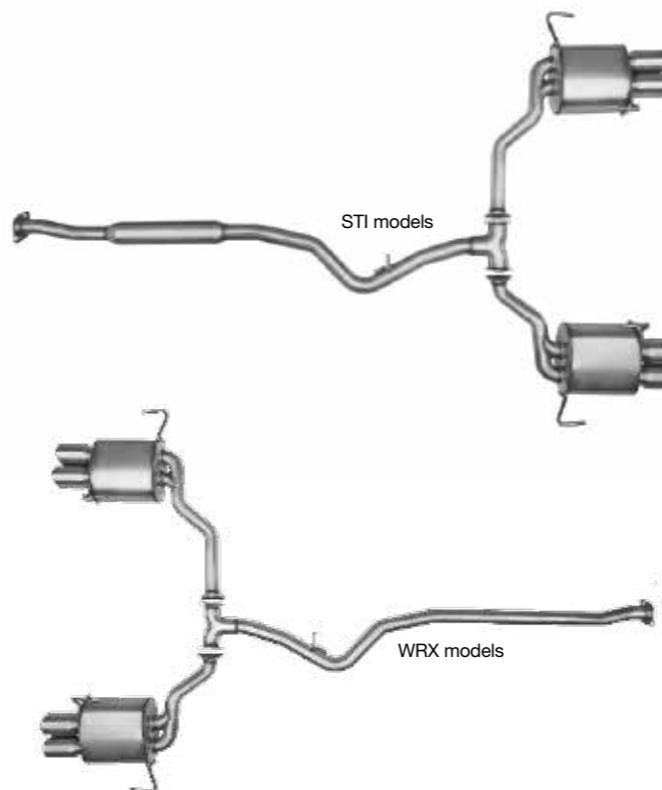

■ Valve Stem Caps

Add a finishing touch to your Subaru. These caps feature "O" ring seals to help keep the valve orifices clean.

SOA342L134 (WRX)
SOA342L135 (SPT)
SOA342L136 (STI)
SOA342L137 (Subaru Star Cluster)

STI Performance Exhaust System

New! Mounted behind the catalytic converter, the STI Performance Exhaust System provides a smooth mandrel bend construction to help reduce exhaust flow restrictions, allowing the engine to "breathe" more efficiently. The exhaust systems includes a free-flowing center pipe after the catalytic converter that splits into two pipes and mufflers with engraved STI tips.