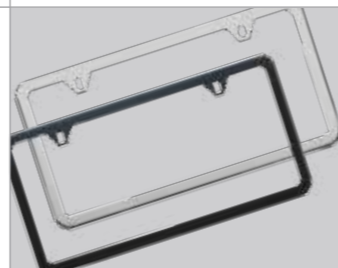

Carbon fiber composite license plate frame is hand made with thick resin-impregnated carbon fiber cloth, and is finished in a UV resistant clear coat. Kit includes hardware hider caps.

- SOA342L143 (SPT)
- SOA342L144 (WRX)
- SOA342L145 (STI)

Slim Carbon Fiber License Plate Frame

Carbon fiber composite license plate frame is hand made with thick resin-impregnated carbon fiber cloth, and is finished in a UV resistant clear coat. Kit includes hardware hider caps.

SOA342L142

Slim License Plate Frames

Manufactured from heavy-gauge 304 stainless steel that will not rust or corrode. Kit includes hardware hider caps.

- SOA342L104 (Polished Stainless Steel)
- SOA342L105 (Matte Black)