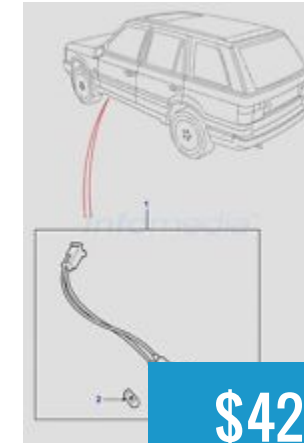

Range Rover P38A Door
Bottom Lamp (ground...