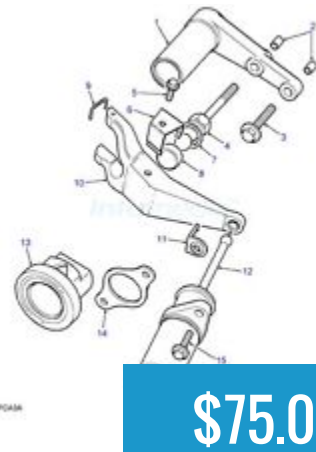

**\$359.09**

Clutch Flex Line  
Defender 90 & 110 Genuine...

**\$57.59**

Clutch Line Flex to  
Slave Defender 90 & 110...

**\$22.49**

# Defender

Clutch Line Master  
Cylinder to Flex Defender...

**\$44.09**

Clutch Master Cylinder  
Defender 90 & 110...

**\$162.89**

Clutch Release Bearing  
(throw out brg)...

**\$75.00**

Clutch Slave Cylinder  
Defender 90 Genuine...