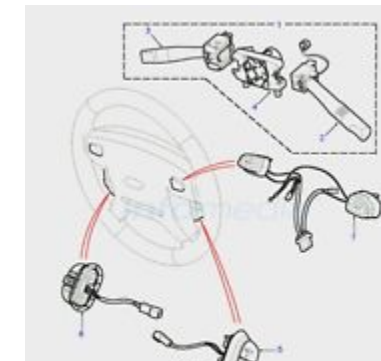

Switch Cruise Set / Resume Discovery II 1999...