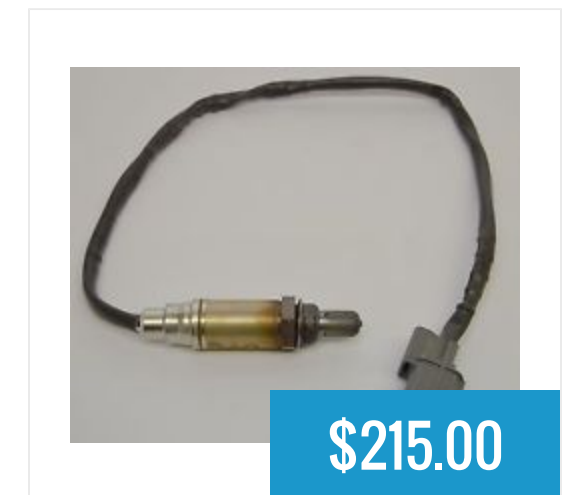

Rear (after-cat) Oxygen
Sensor Land Rover...