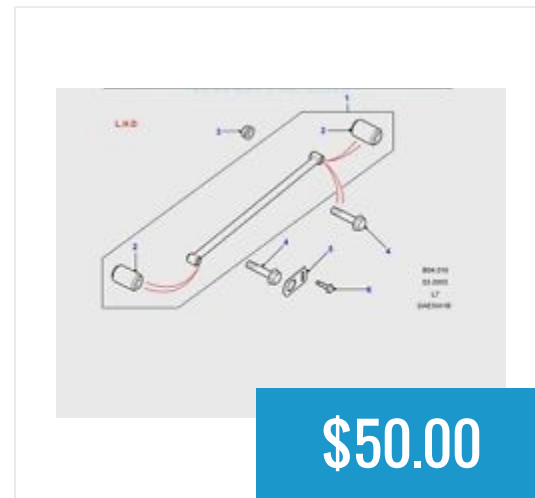

Front Pan Hard Rod Bushings (2) Range Rover...