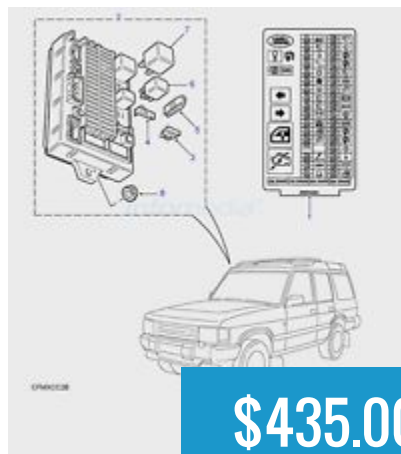

Interior Fuse Box Land
Rover Discovery II...