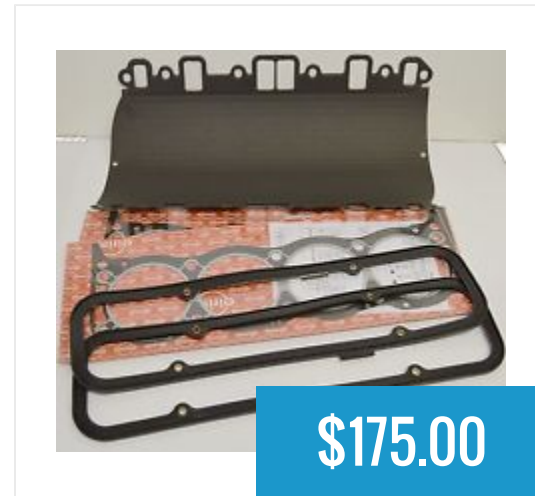

Complete Upper Engine
Gasket Set Land Rover...