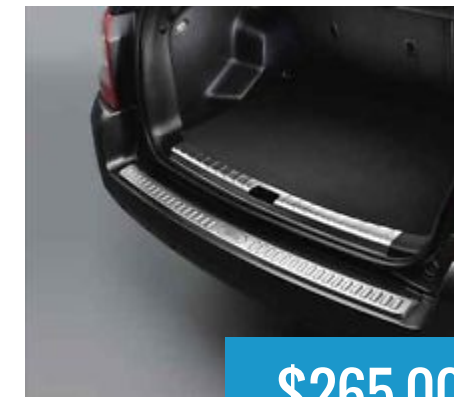

\$215.00

LH (drivers) Wiper Arm  
LR2 Genuine Land Rover...

\$29.95

Load Space Cargo  
Retaining Net LR2 Genuine...

\$115.00

Load Space Tailgate  
Latch Finisher LR2...

\$265.00

Lockable Single Bike  
Rack LR2 Genuine Land...