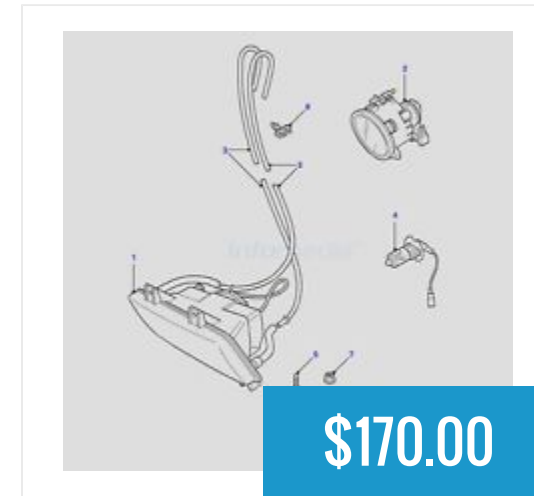

# Discovery I & II

Dash Pop Out Cup Holders  
Discovery II up to...

**\$130.00**

Digital LCD Clock Land  
Rover Discovery II...

**\$205.00**

Digital LCD Clock Land  
Rover Discovery II...

**\$150.00**

Discovery II 1999  
through 2002 LH Fog Lamp...