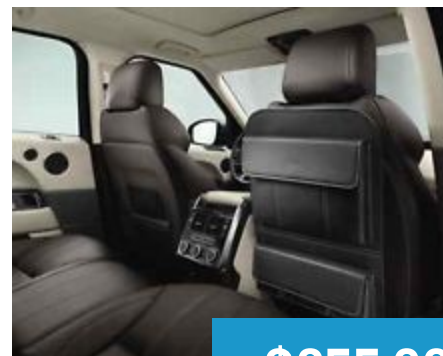

Seat Back Storage Unit
Genuine Land Rover...