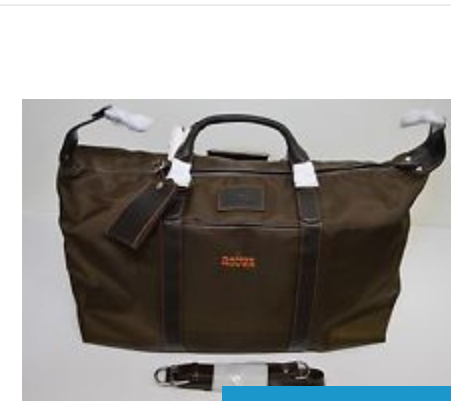

# Peter Millar Apparel

Black Polo Shirt (W Small) by Peter Millar...

\$75.00

Black Polo Shirt W (Medium) by Peter Millar...

\$75.00

Blue Polo Shirt (W Small) by Peter Millar...

\$85.00

Duffle Bag by Peter Millar Range Rover High...