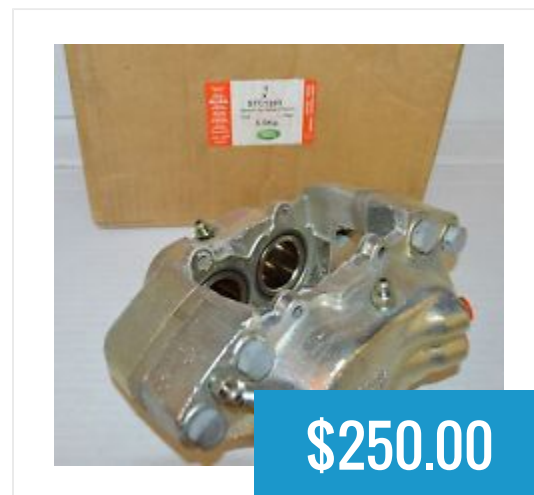

RH Front Brake Caliper
Land Rover Range Rover...