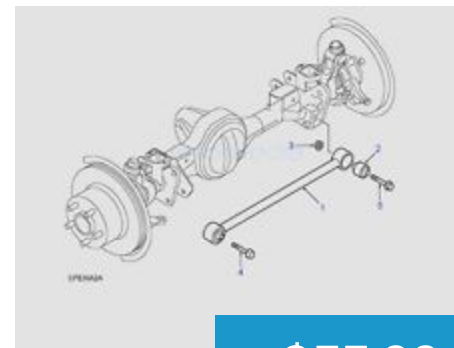

**\$180.00**

Discovery II Front Sway  
Bar Link Genuine Land...

**\$145.00**

Discovery II Pan Hard  
Rod Assembly Genuine...

**\$115.00**

Discovery II Pan Hard  
Rod Assembly Genuine...

**\$220.00**

Discovery II Pan Hard  
Rod Bushing Set (2)...