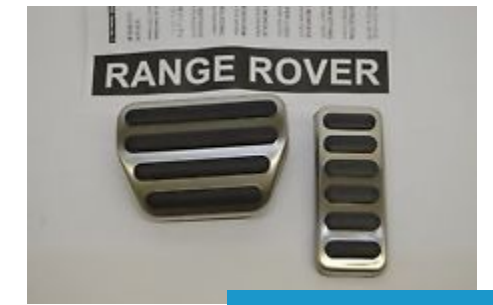

Sporty Pedal Pads
(covers) Genuine Land Rover...