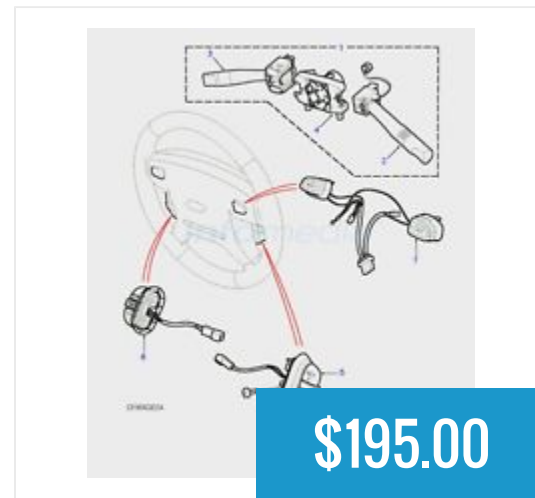

Switch Headlamp Signal
Dimmer Discovery II...