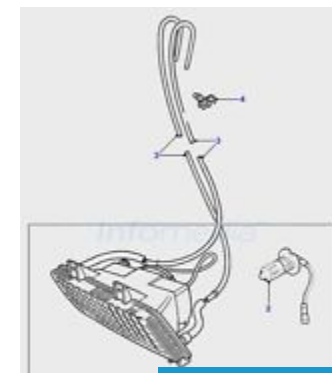

Range Rover P38A RH Fog
Lamp 1999 through...