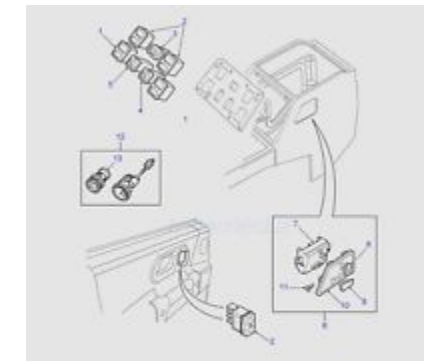

Switch Front Window Lift Discovery II 1999...