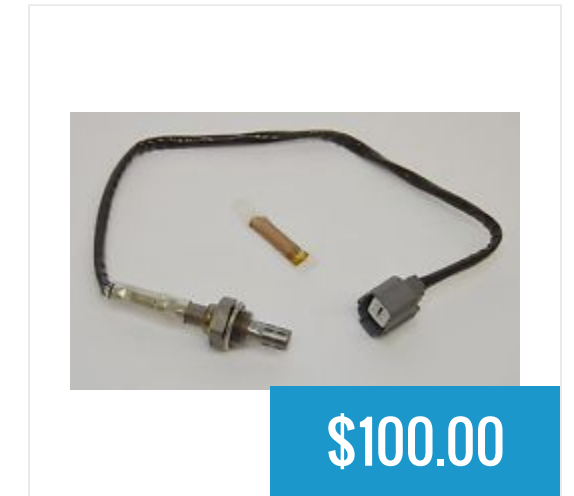

Oxygen Sensor Land Rover
Discovery II Front...