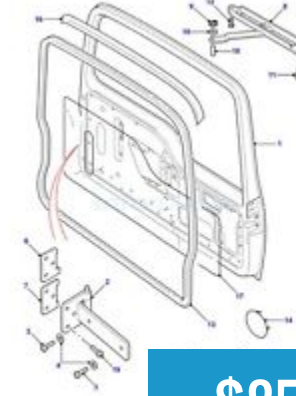

# Discovery I & II

Rear Load Space Door  
Handle Housing Discovery...

**\$330.00**

Rear Load Space Door  
Latch Discovery II...

**\$145.00**

Rear Load Space Door  
Lower Hinge Discovery II...

**\$85.00**

Rear Load Space Door Top  
Hinge Discovery II...