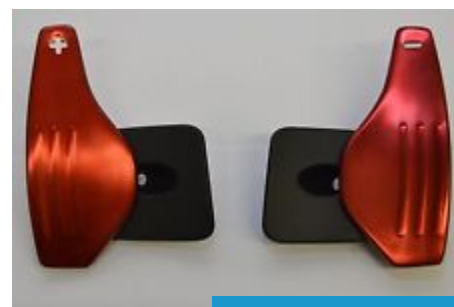

Red Gearshift Paddle Set
Genuine Land Rover...