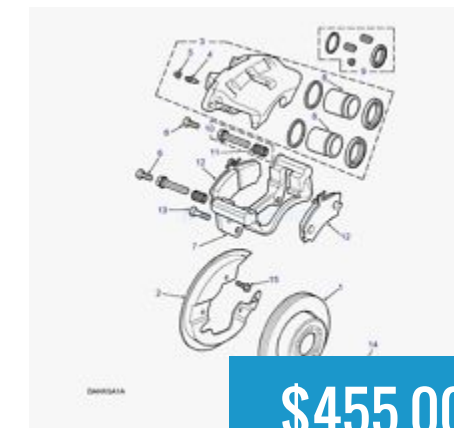

Front Brake Kit Range
Rover P38A Pads,...