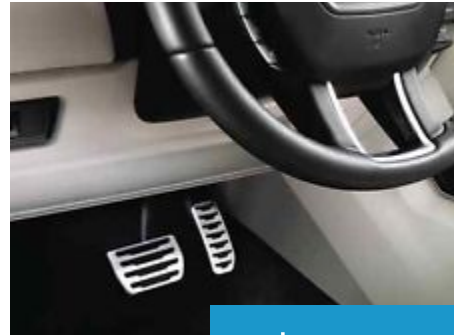

Sporty Pedal Covers
Range Rover Evoque and...