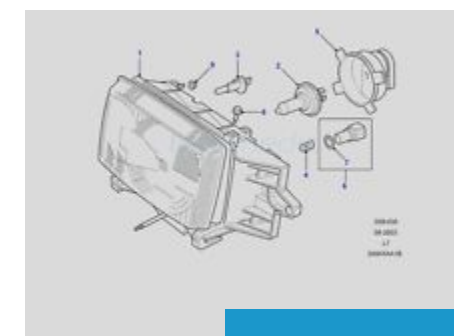

Range Rover P38A
Headlamp Assembly LH 2000...