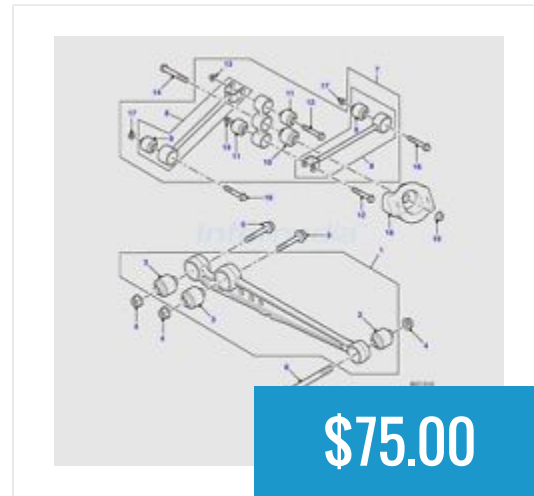

# Discovery I & II

Discovery II Rear Sway  
Bar Link Genuine Land...

\$145.00

Discovery II Rear WATTS  
Center Bushings...

\$150.00

Discovery II Rear WATTS  
Center Roller Bearing...

\$75.00

Discovery II Rear WATTS  
Linkage Bushings...