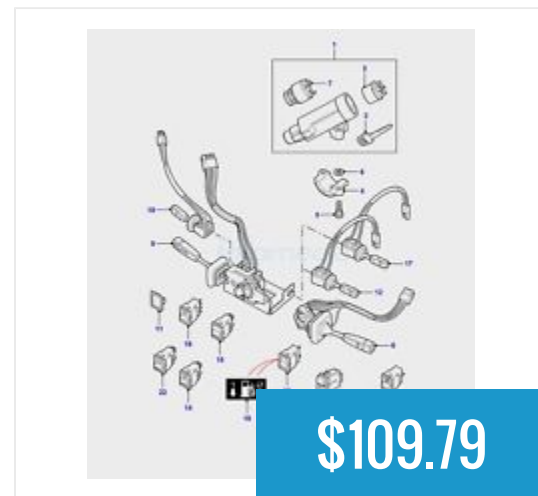

**\$292.49**

Switch Horn Indicator  
Dimmer Defender 90...

**\$296.99**

Switch Master Lights  
1997 Defender 90 Genuine...

**\$244.79**

Switch Master Lights  
Defender 90 Genuine Land...

**\$109.79**

Switch Wiper / Wash  
Defender 90 (up to 1997)...