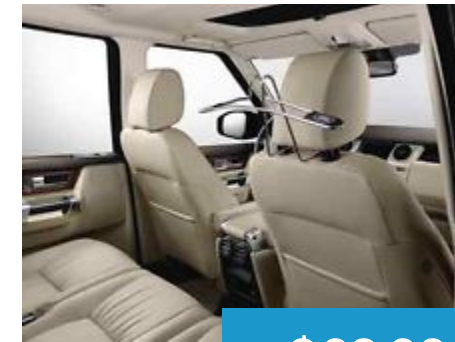

\$225.00

Locking Wheel Nut Set  
LR2 Genuine Land Rover...

\$105.00

LR2 Canoe Kayak  
Surfboard etc. Rack Genuine...

\$420.00

LR2 Center Armrest  
Cooler / Warmer Box...

\$410.00

LR2 Coat Hanger Genuine  
Land Rover...