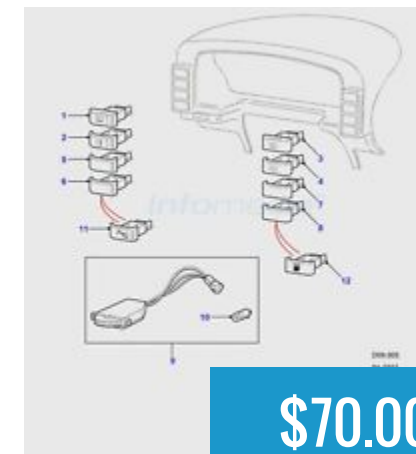

Rear Window Wiper Switch
Discovery II 2003...