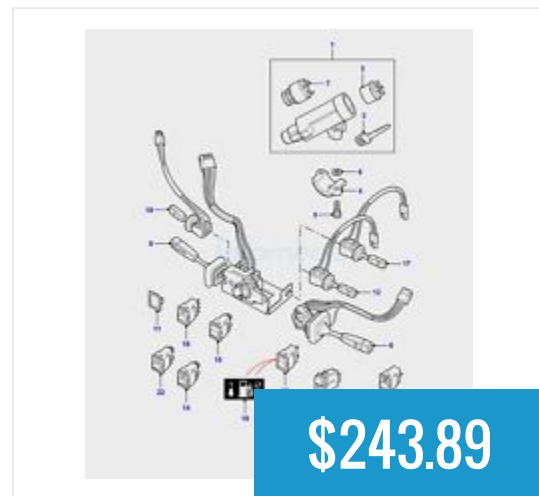

**\$292.49**

Switch Horn Indicator  
Dimmer Defender 90...

**\$296.99**

Switch Master Lights  
1997 Defender 90 Genuine...

**\$244.79**

Switch Master Lights  
Defender 90 Genuine Land...

**\$109.79**

Switch Wiper / Wash  
Defender 90 (up to 1997)...