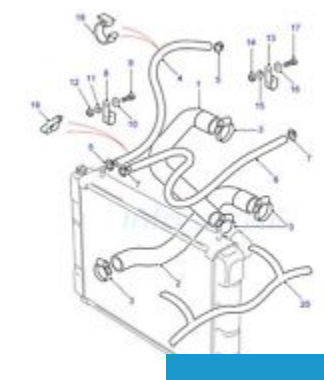

Bottom Radiator Hose NAS
Defender 90 Genuine...