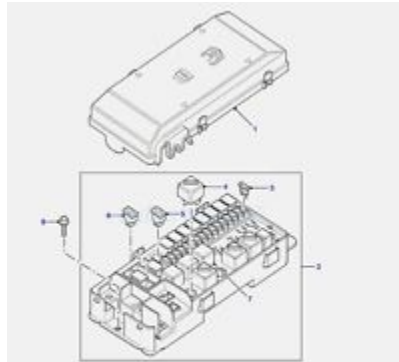

Under Bonnet Fuse Box
Land Rover Discovery II...