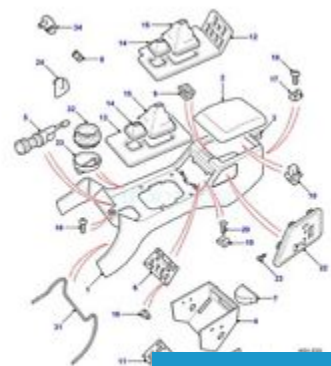

Cigar Lighter Assembly
Discovery II Genuine...