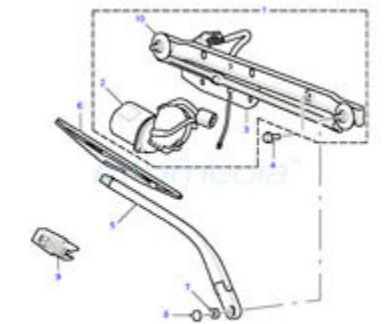

Front Windscreen Wiper
Arm Discovery II...