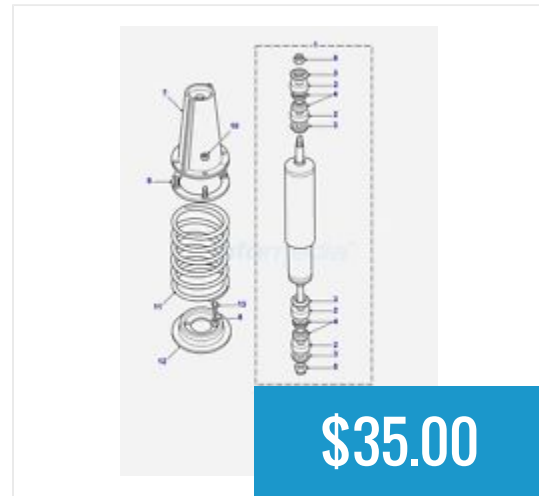

# Defender

Steering Damper  
(stabilizer) Defender 90...

**\$135.00**

Stud Plate Shock Tower  
Defender 90 Genuine...

**\$35.00**

Stud Plate Shock Tower  
Defender 90 Genuine...

**\$35.00**

Switch Horn Indicator  
Dimmer 1997 Defender 90...