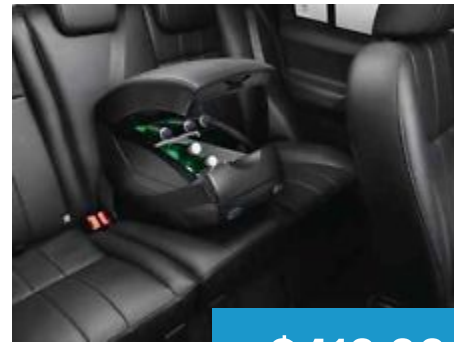

\$225.00

Locking Wheel Nut Set  
LR2 Genuine Land Rover...

\$105.00

LR2 Canoe Kayak  
Surfboard etc. Rack Genuine...

\$420.00

LR2 Center Armrest  
Cooler / Warmer Box...

\$410.00

LR2 Coat Hanger Genuine  
Land Rover...