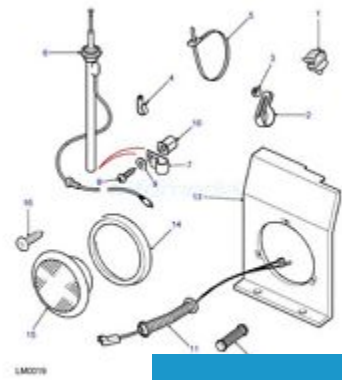

Antennae Aerial NAS
Defender 90 Genuine Land...