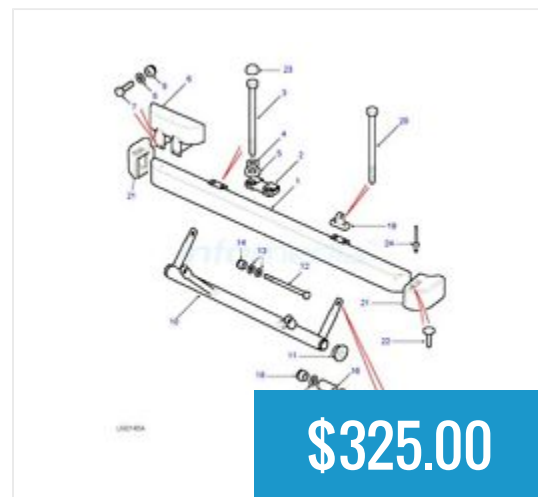

Front Bumper Defender 90
1995 onward Genuine...