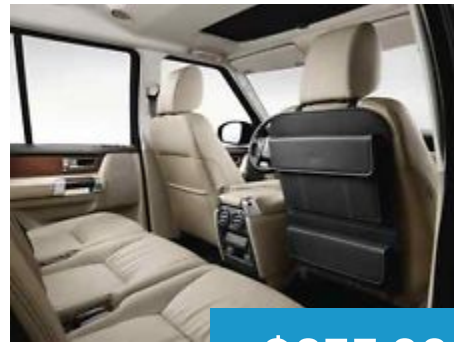

LR4 Seat Back Storage
Unit Land Rover Branded...