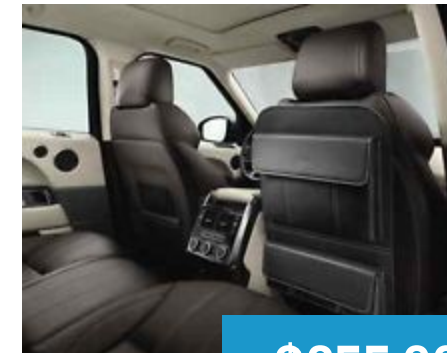

Seat Back Storage Unit
Range Rover Genuine...