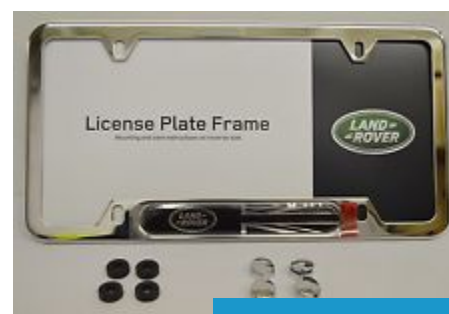

\$25.00

Pair of Diecast Land Rover Defender 90 Toys...

\$40.00

Pewter Range Rover on Wood Plinth Great Gift...

\$80.00

Polished Silver Finish License Plate Frame...

\$45.00

Quality Stainless Water Bottle Land Rover...