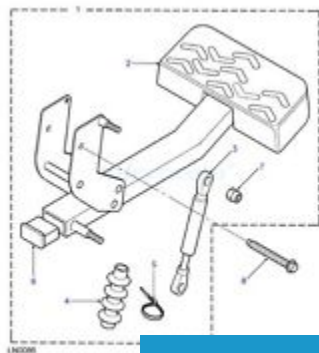

Rear Step Assembly
Discovery II 2001 (VIN...