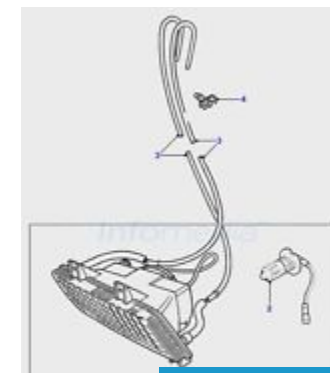

Range Rover P38A RH Fog
Lamp 1995 through...