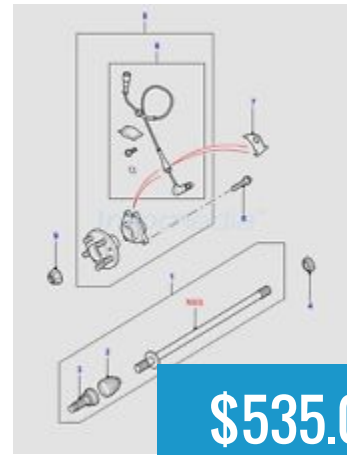

Discovery II Front Hub
with ABS Sensor...