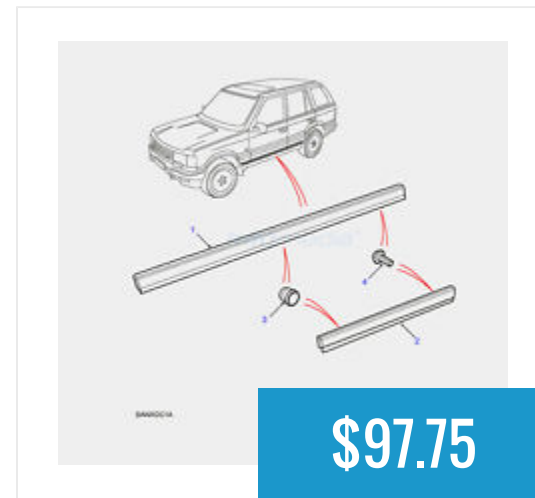

RH Front Door Lower
Finisher Range Rover P38A...