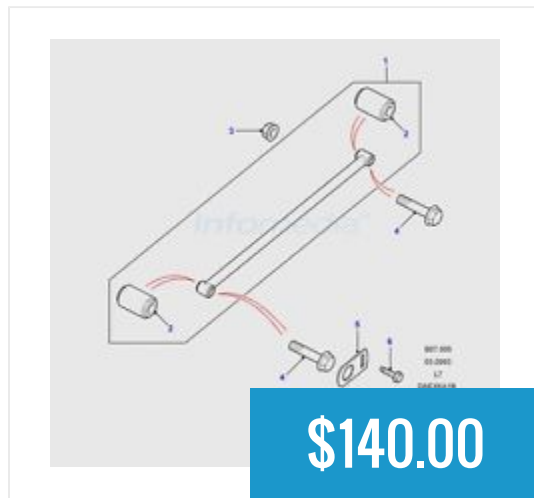

Range Rover P38a ('95-'02)

Rear Pan Hard Rod Range
Rover P38A Genuine...