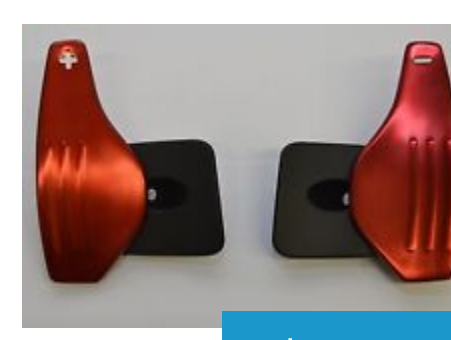

Red Gearshift Paddle Set
Genuine Land Rover...