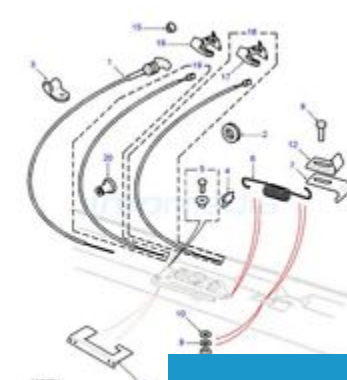

# Defender

1997 Defender 90 (4.0)  
Water Pump Quality...

**\$139.99**

Antennae Aerial NAS  
Defender 90 Genuine Land...

**\$65.00**

Automatic Transmission  
Filter Change Kit Land...

**\$135.00**

Bonnet Release Cable  
Defender 90 Genuine Land...