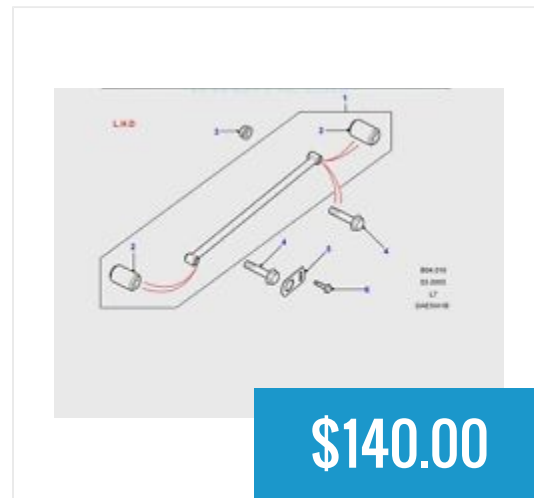

# Range Rover P38a ('95-'02)

Front Brake Rotor Range Rover P38A Genuine...

Front Pan Hard Rod Bushings (2) Range Rover...

Front Pan Hard Rod Range Rover P38A Genuine...

Front Radius Arm Bushings (4) Range Rover...