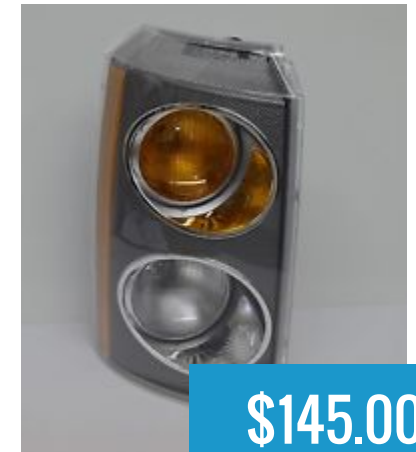

\$90.00

RH Front Signal Lamp  
Range Rover 2003 through...

\$145.00

Rubber Floor Mat Set  
Range Rover (full size)...

\$225.00

Rubber Floor Mat Set  
Range Rover (full size)...

\$199.55

Set of 5 Lug Nuts Range  
Rover (full size)...