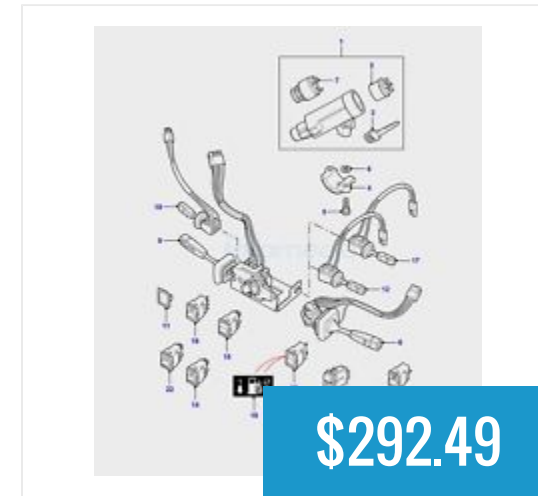

# Defender

Steering Damper  
(stabilizer) Defender 90...

**\$135.00**

Stud Plate Shock Tower  
Defender 90 Genuine...

**\$35.00**

Stud Plate Shock Tower  
Defender 90 Genuine...

**\$35.00**

Switch Horn Indicator  
Dimmer 1997 Defender 90...