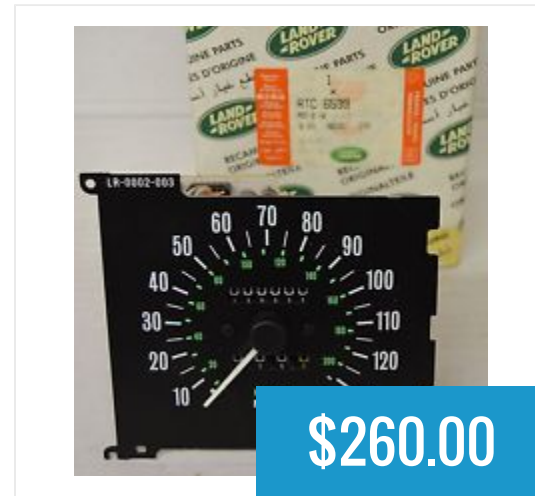

Range Rover Classic
Speedometer 1993-1995...