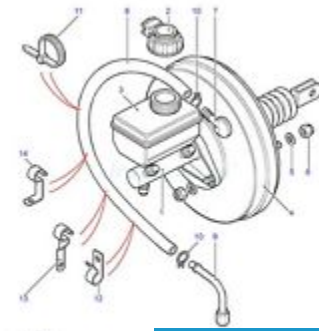

**\$359.09**

Clutch Flex Line  
Defender 90 & 110 Genuine...

**\$57.59**

Clutch Line Flex to  
Slave Defender 90 & 110...

**\$22.49**