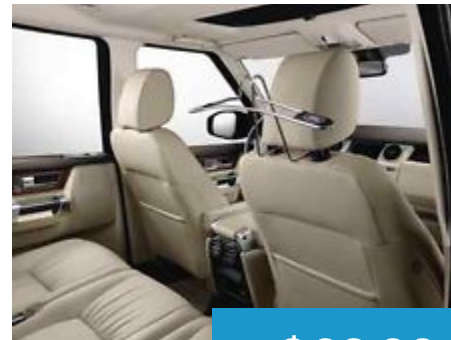

# Range Rover ('10-'12)

Canoe / Kayak /  
Surfboard / Sailboard Carrier...

**\$420.00**

Class III Receiver Hitch  
Plug Land Rover Logo...

**\$35.00**

Coat Hanger Range Rover  
Genuine Land Rover...

**\$63.00**