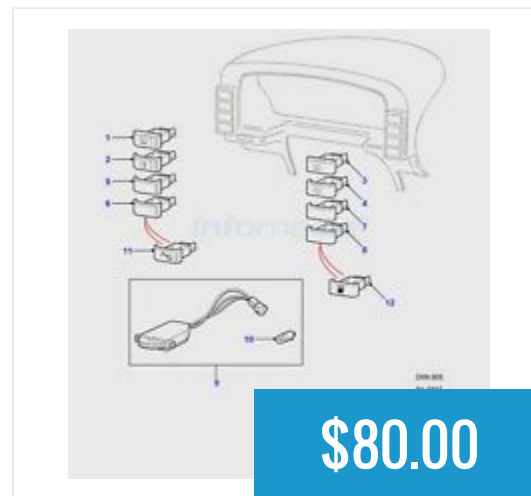

**\$48.00**

Cooling Pipe / Hose  
Expansion Tank to...

**\$48.00**

Crankshaft Sensor  
Genuine Land Rover...

**\$110.00**

Cruise Control Switch  
Discovery II 1999...

**\$85.00**

Cruise Control Switch  
Discovery II 2003...