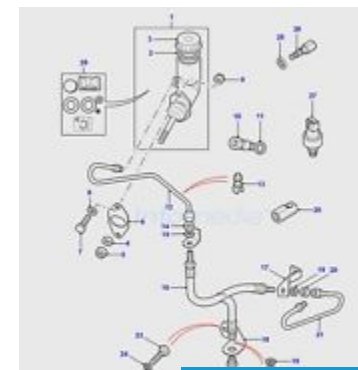

**\$359.09**

Clutch Flex Line  
Defender 90 & 110 Genuine...

**\$57.59**

Clutch Line Flex to  
Slave Defender 90 & 110...

**\$22.49**