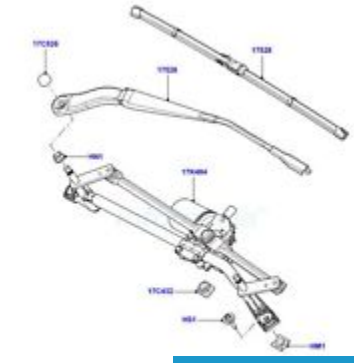

Windscreen Wiper Motor &
Link LR2 Genuine...