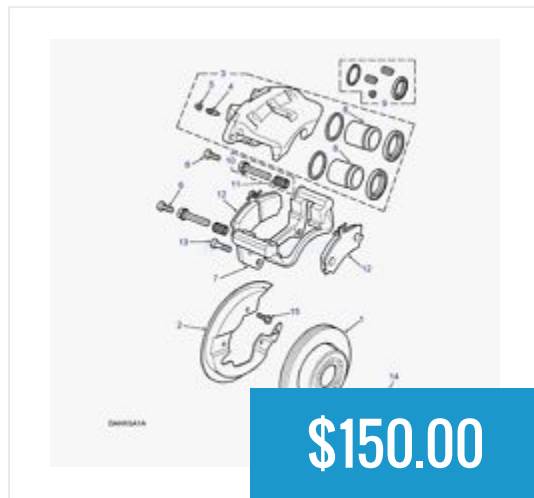

Range Rover P38a ('95-'02)

Front Brake Rotor Range Rover P38A Genuine...