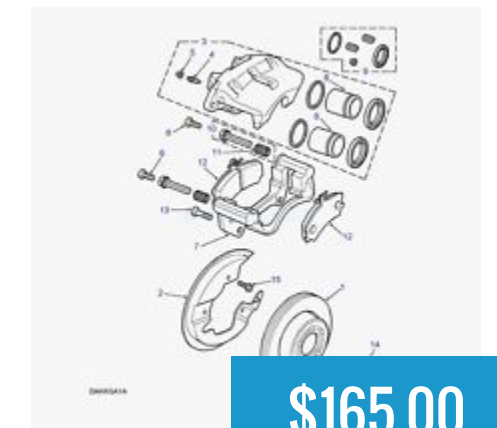

Front Brake Pad Set
Range Rover P38A Genuine...