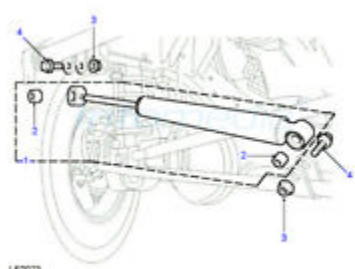

Steering Stabilizer / Damper Discovery II...