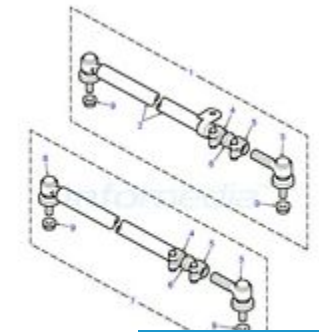

Steering Drag Link Assembly Discovery II...