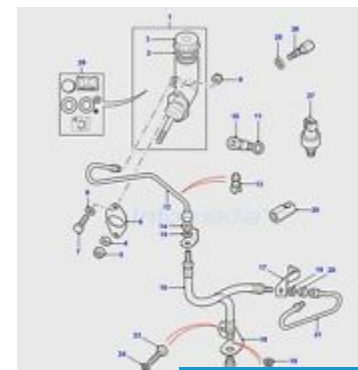

**\$359.09**

Clutch Flex Line  
Defender 90 & 110 Genuine...

**\$57.59**

Clutch Line Flex to  
Slave Defender 90 & 110...

**\$22.49**