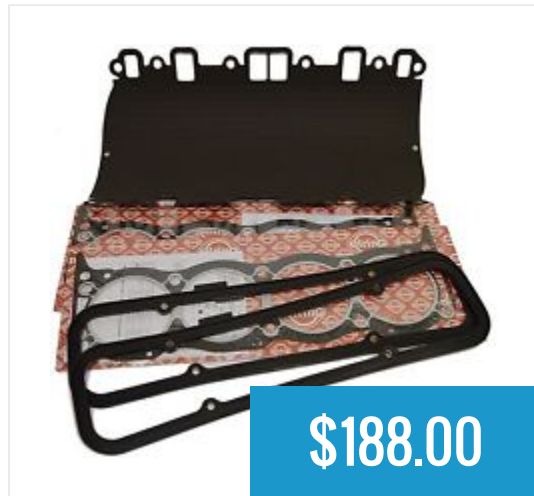

Discovery I & II

Complete Upper Engine
Gasket Set Land Rover...