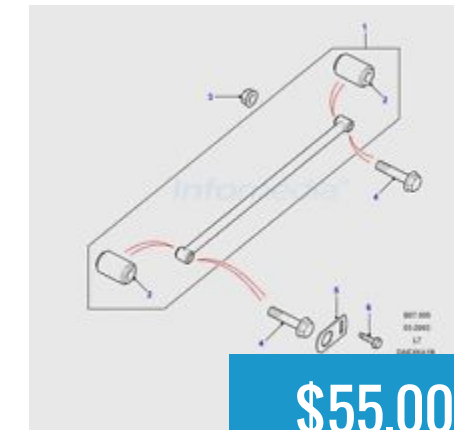

Bushings (2) Rear Pan
Hard Rod Range Rover...