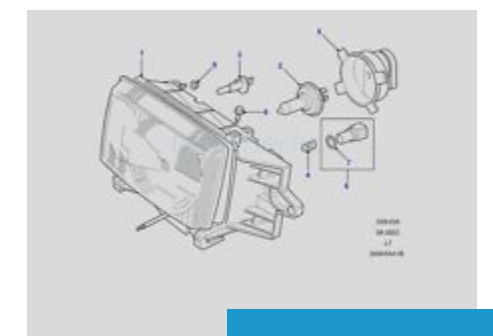

Range Rover P38A
Headlamp Assembly RH 1995...