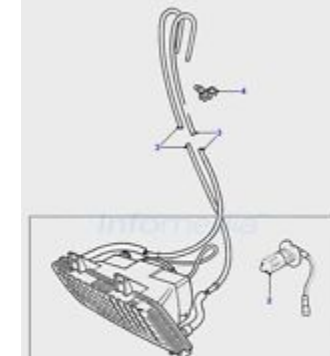

Range Rover P38A LH Fog
Lamp 1995 through...