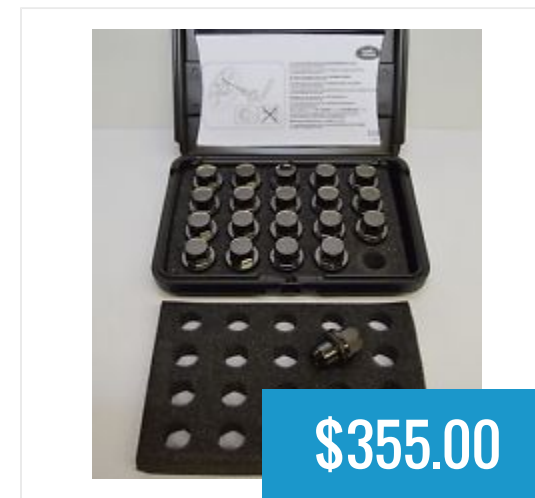

Lug Nut Set Genuine Land Rover Accessory...