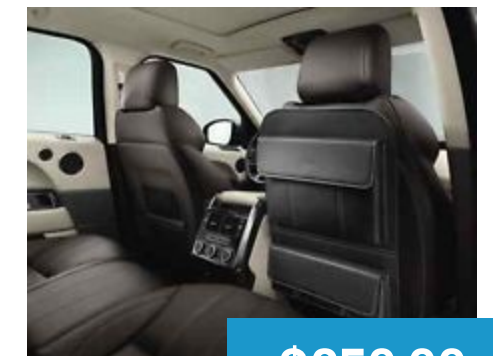

\$205.00

Roof Rack Cross Bar Set  
Range Rover Evoque...

\$355.00

Seatback Storage Premium  
Range Rover Sport &...

\$250.00