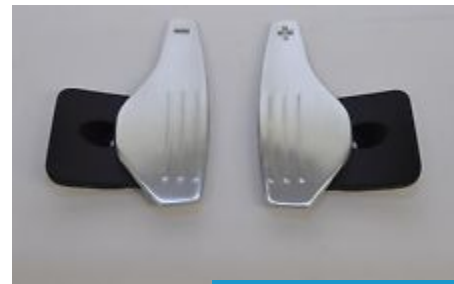

Gearshift Paddle Set
Genuine Land Rover Part...