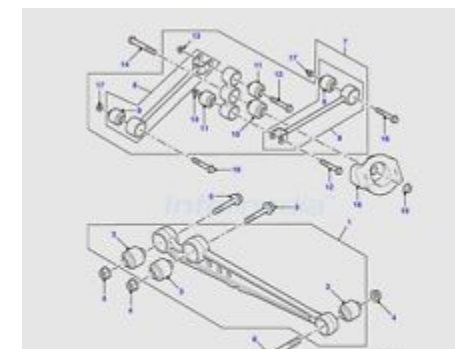

Discovery II Rear Radius
Arm Bushings (four)...