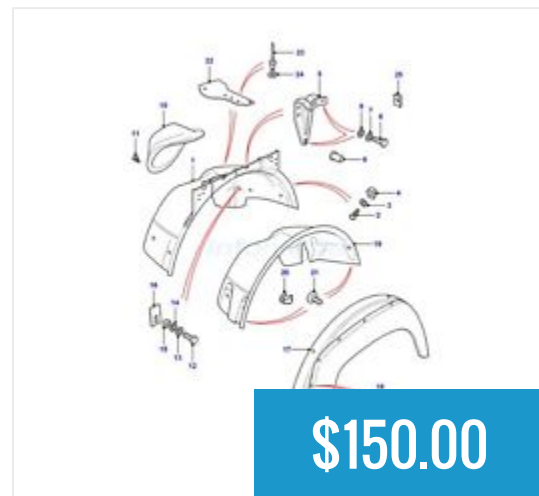

**\$800.00**

LAND ROVER Decal NAS  
Defender 90 Genuine Land...

**\$75.00**

LH Front Door Lower  
Hinge Defender 90 &...

**\$60.00**

LH Front Door Upper  
Hinge Defender 90 &...

**\$60.00**

LH Front Wheel Arch /  
Eyebrow Defender 90...