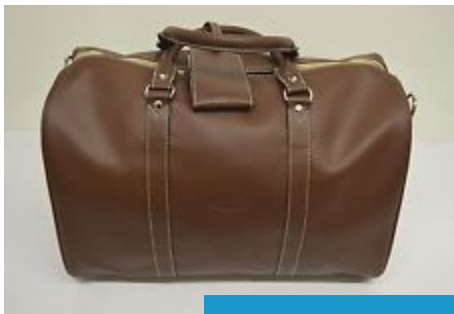

Gifts and Apparel

Beautiful Jr Barrington
Bag Emblazoned with...