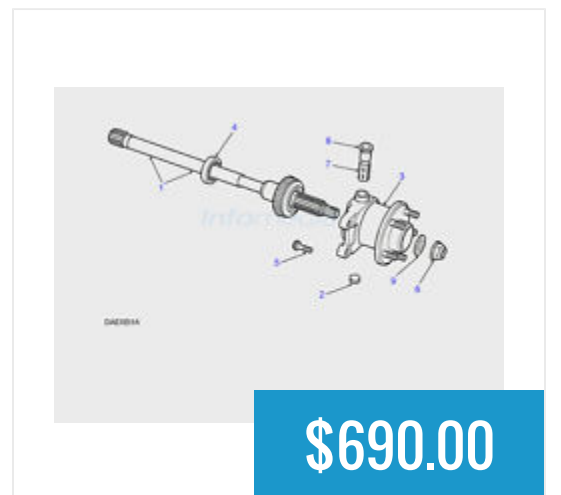

**\$420.00**

Rear Brake Pads for Land  
Rover Range Rover...

**\$145.00**

Rear Brake Rotor Land  
Rover Range Rover P38A...

**\$129.00**

Rear Hub Assembly Range  
Rover P38A Genuine...

**\$690.00**