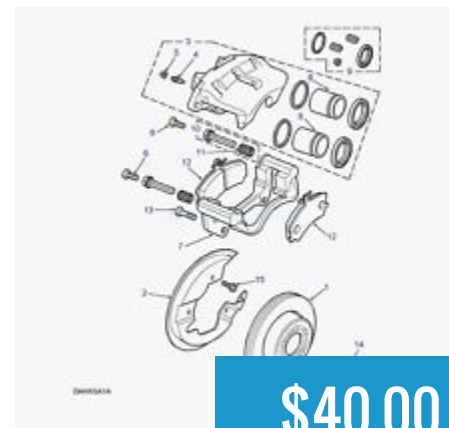

Front Brake Caliper
Guide Pin & Boot Kit...