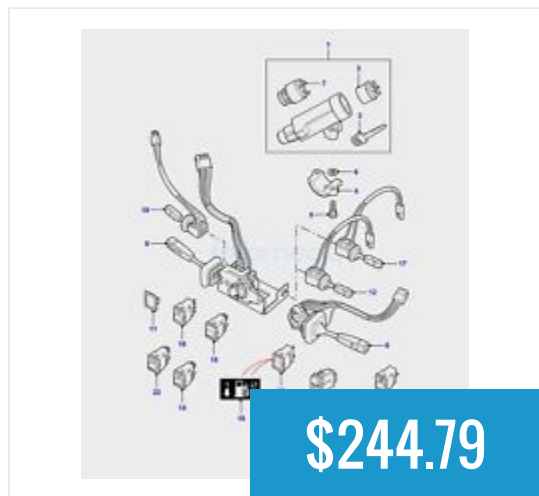

Switch Master Lights
1997 Defender 90 Genuine...