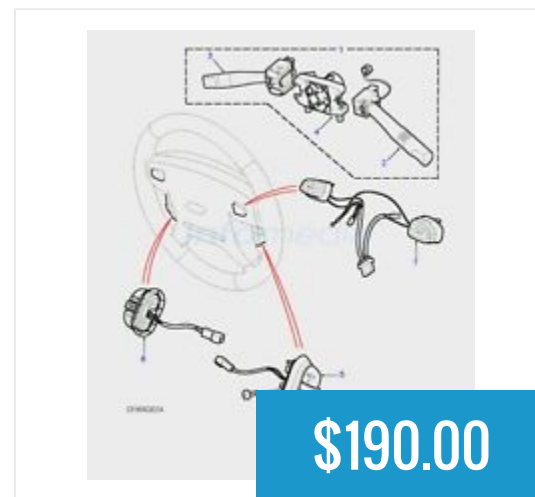

Switch Wash Wiper
Windscreen Discovery II...