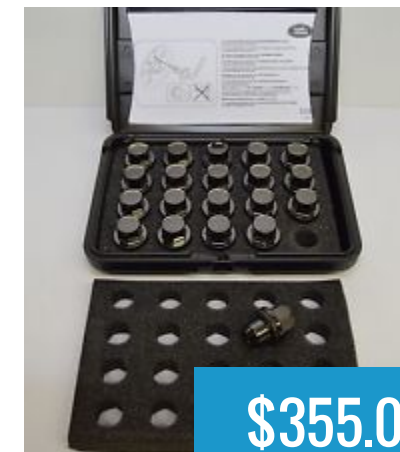

Gloss Black Lug Nut Set
Genuine Land Rover...