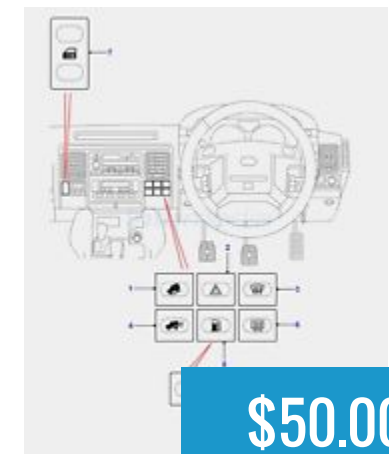

\$52.00

Manuals on CD ROM Land  
Rover Discovery I...

\$30.00

Master Door Lock Switch  
Discovery II 1999...

\$50.00