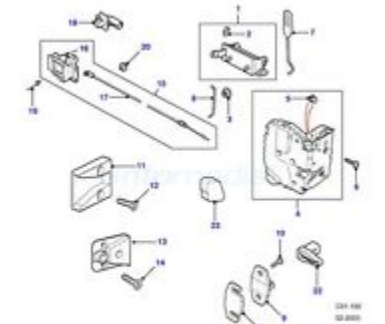

Rear Load Space Outer
Door Handle Discovery...