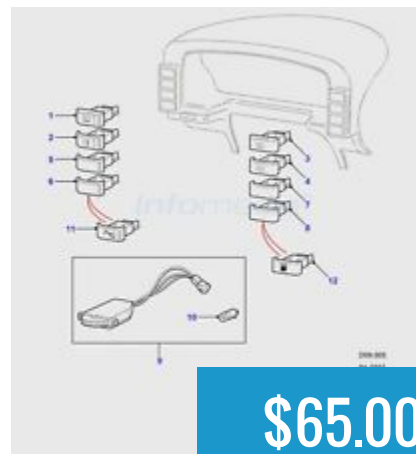

**\$85.00**

Rear Load Space Outer  
Door Handle Discovery...

**\$62.00**

Rear Step Assembly  
Discovery II 1999 up to...

**\$320.00**

Rear Step Assembly  
Discovery II 2001 (VIN...

**\$220.00**

Rear Window Wiper Switch  
Discovery II 1999...