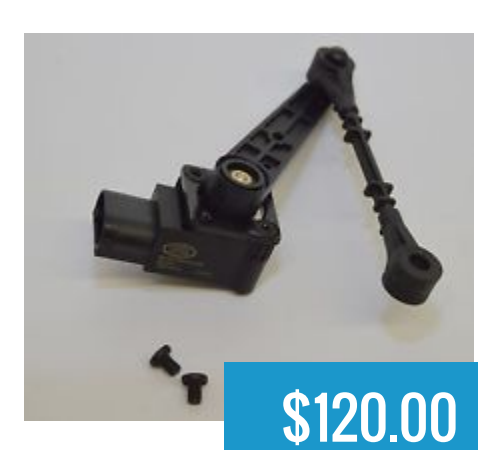

\$120.00

Lockable Receiver Hitch  
for LR3 Genuine Land...

\$540.00

Locking Lug Nut Set LR3  
Range Rover & Sport ...

\$90.00

LR3 Air Suspension  
Height Sensor LH Front...

\$120.00

LR3 Air Suspension  
Height Sensor LH Rear...