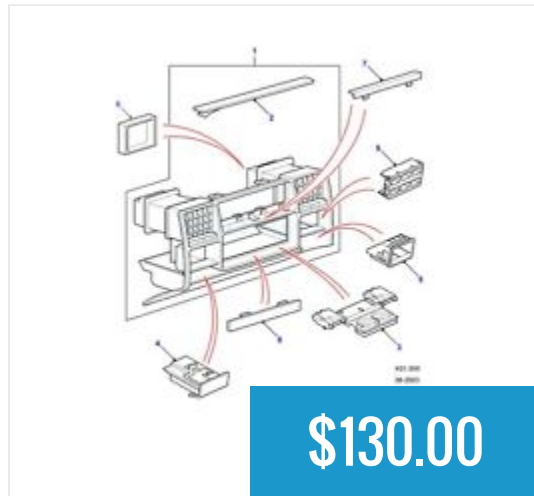

Discovery I & II

Dash Pop Out Cup Holders
Discovery II up to...