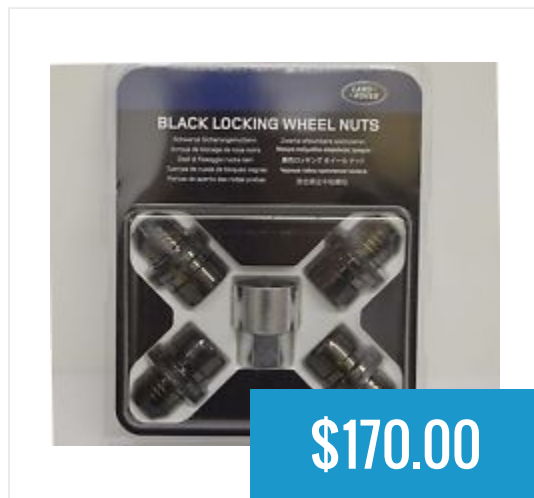

Locking Lug Nut Set Genuine Land Rover Range...