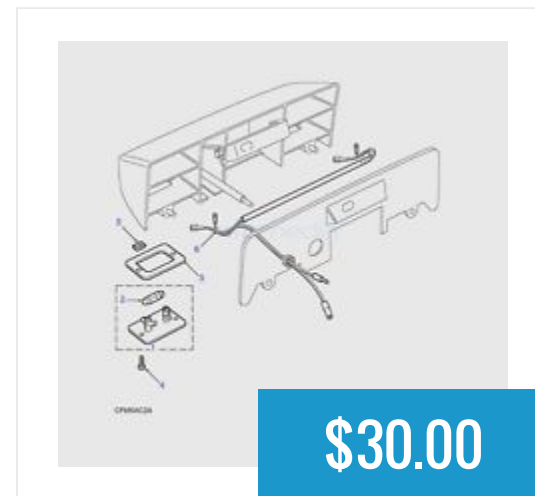

**\$30.00**

Discovery II 1999  
through 2004 Side Marker...

**\$40.00**

Discovery II 2001  
through 2002 LH Rear Body...

**\$200.00**