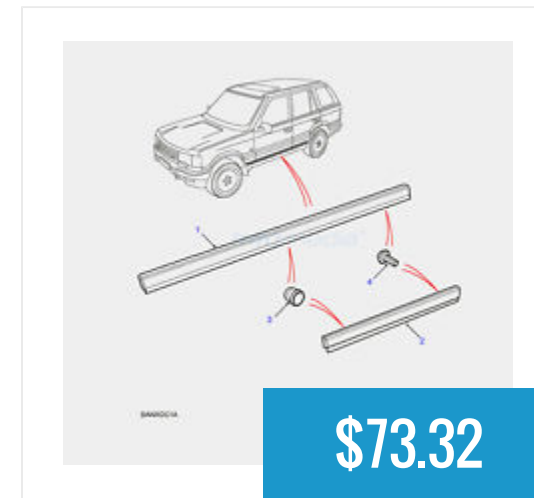

Security Storage Box  
Genuine Land Rover Range...

Serpentine Engine Drive  
Belt Range Rover P38A...

Spark Plug Wire Set 1999  
onward Range Rover...

Top Radiator Hose Range  
Rover P38A 1999...

Upper Ball Joint Range  
Rover P38A Genuine...