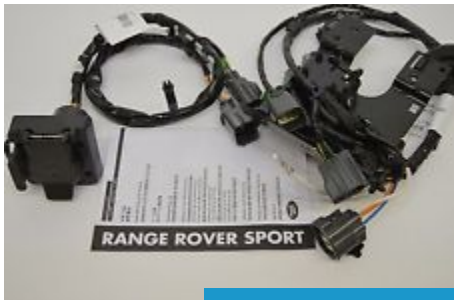

# Range Rover Sport ('10-'13)

Trailer Towing Wiring  
Harness & Plug for...

**\$210.00**