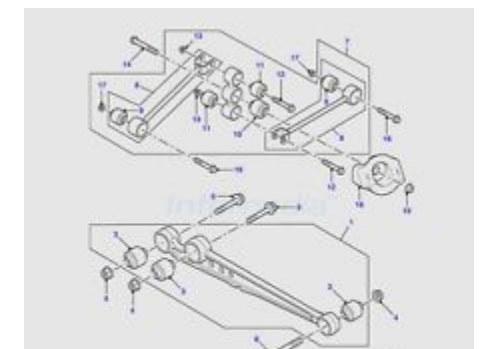

Discovery II Rear Radius
Arm Bushings (pair)...