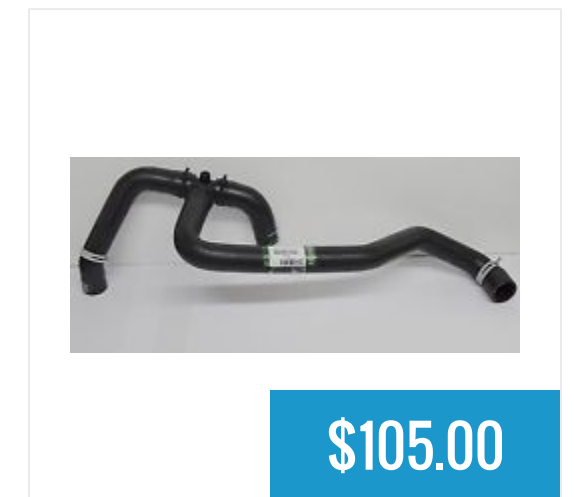

**\$105.00**

Throttle Body Land Rover  
Discovery II & Range...

**\$450.00**

Top Radiator Cooling  
Hose Assembly Land Rover...

**\$105.00**