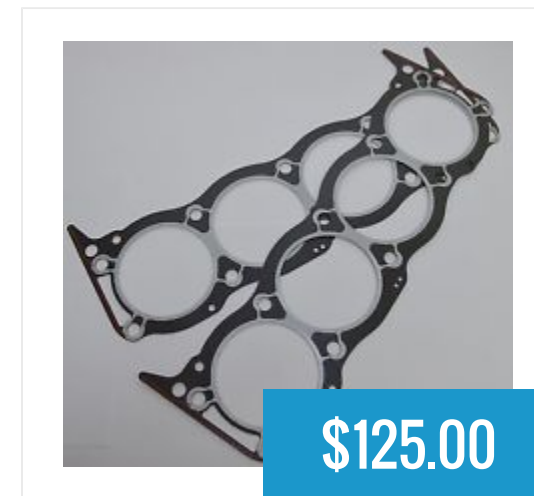

Front Radius Arm Rubber Bushings (4) Range...

Front Shock Absorber Range Rover P38A Genuine...

Front Sway Bar Bushings (pair) Range Rover...

Front Sway Bar Link Range Rover P38A Genuine...

Genuine Land Rover Cylinder Head Gaskets (2)...