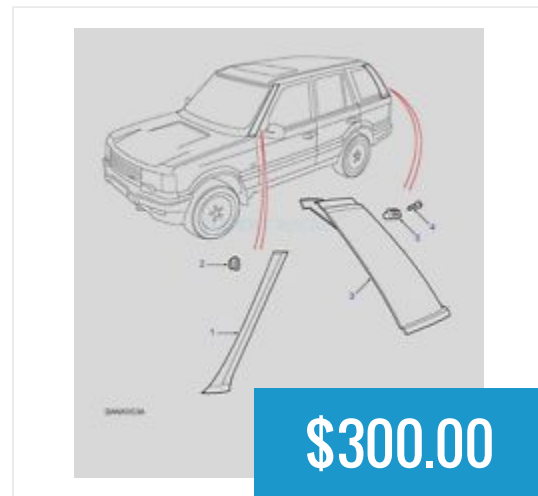

Range Rover P38a ('95-'02)

Range Rover P38A RH Rear
Outer Quarter Trim...