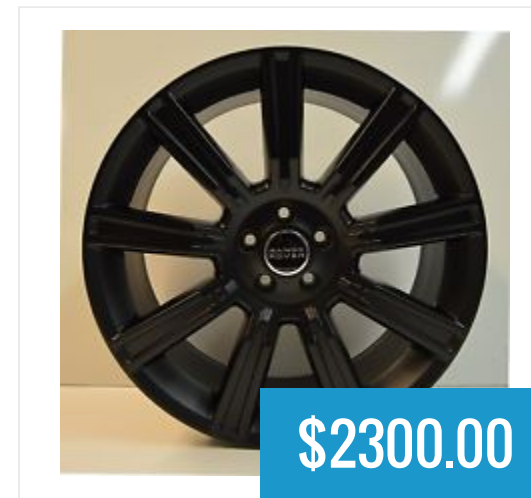

# Wheels

22 Inch 5 Split Spoke Alloy Wheels (4)...

\$4794.46

4 Grey Powdercoated Wolf Style Vented Heavy...

\$800.00

Cyclone Wheel Range Rover Classic Genuine...

\$300.00

Exeter Alloy Wheel (4) Range Rover Evoque by...