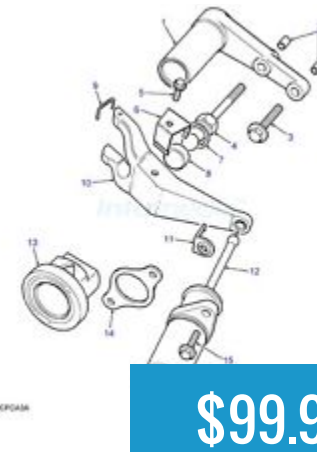

**\$359.09**

Clutch Flex Line  
Defender 90 & 110 Genuine...

**\$57.59**

Clutch Line Flex to  
Slave Defender 90 & 110...

**\$22.49**

# Defender

Clutch Line Master  
Cylinder to Flex Defender...

**\$44.09**

Clutch Master Cylinder  
Defender 90 & 110...

**\$162.89**

Clutch Release Bearing  
(throw out brg)...

**\$75.00**

Clutch Slave Cylinder  
Defender 90 Genuine...