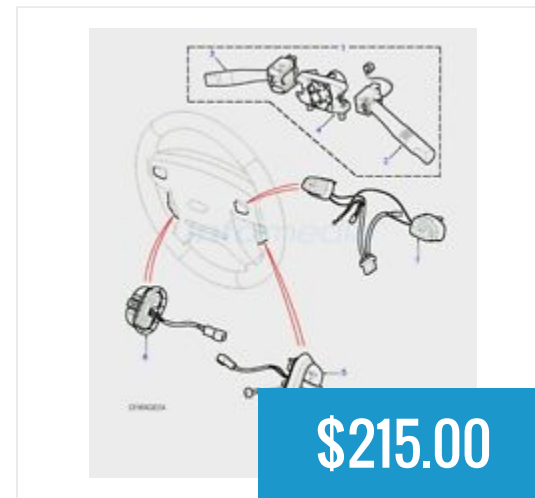

Switch Headlamp Signal
Dimmer Discovery II...