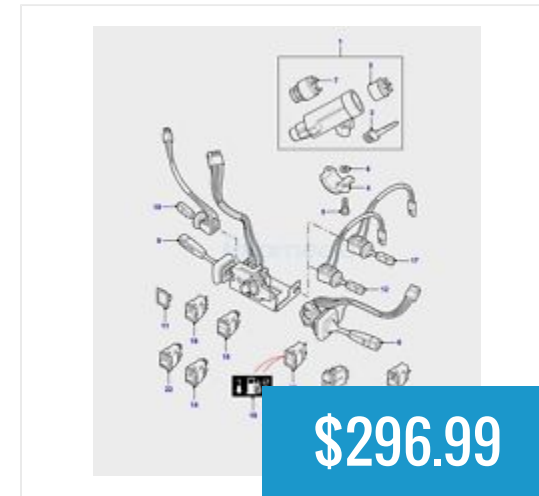

Switch Horn Indicator
Dimmer Defender 90...