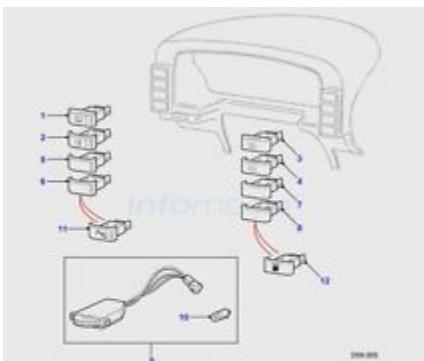

Front Fog Light Switch
Discovery II 1999...