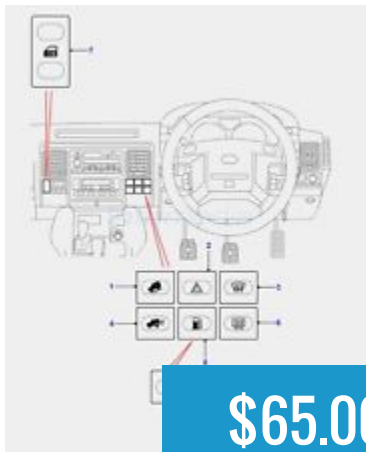

Heated Windscreen Switch
Discovery II 1999...