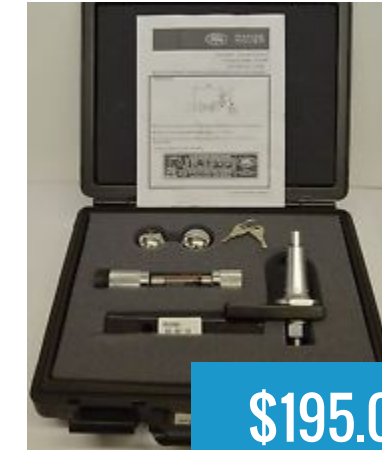

# Range Rover Evoque ('12 on)

Range Rover Evoque  
Rubber Floor Mat Set...

\$185.00

Range Rover Evoque Side  
Protection Tubes...

\$1150.00

Range Rover Evoque Tire  
Pressure Sensor...

\$95.00

Range Rover Evoque Tow  
Kit Receiver Hitch , ...