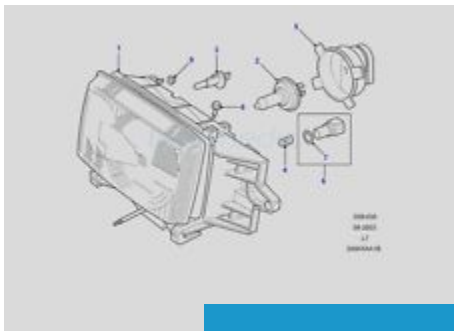

# Range Rover P38a ('95-'02)

Range Rover P38A  
Headlamp Assembly RH 2000...

**\$380.00**

Range Rover P38A LH Door  
Latch 1995 through...

**\$175.00**

Range Rover P38A LH Door  
Latch 2000 onward...

**\$180.00**