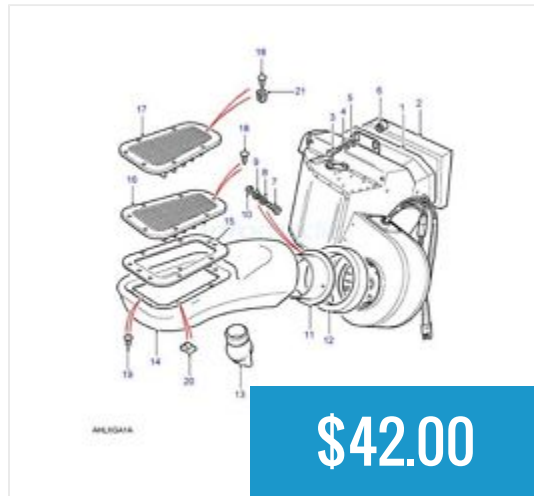

Defender

Wing Top Grill and Blank
Plate Pair NAS...