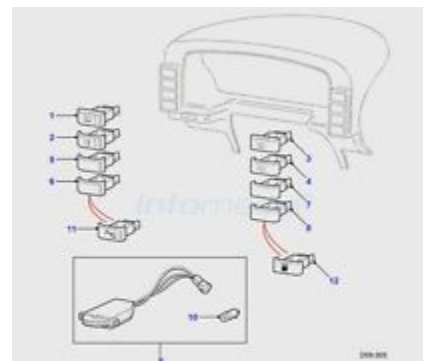

Front Fog Light Switch
Discovery II 2003...