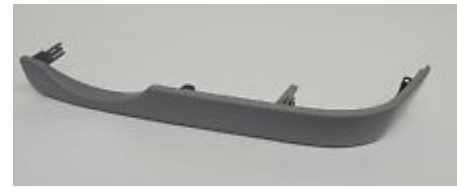

LH Headlamp Finisher
Land Rover Discovery II...