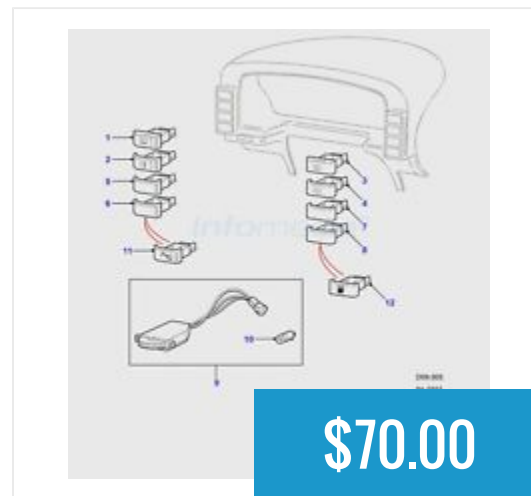

\$70.00

Rear Hub with ABS Sensor Land Rover Discovery...

\$530.00

Rear License Plate Plinth Discovery II...

\$50.00