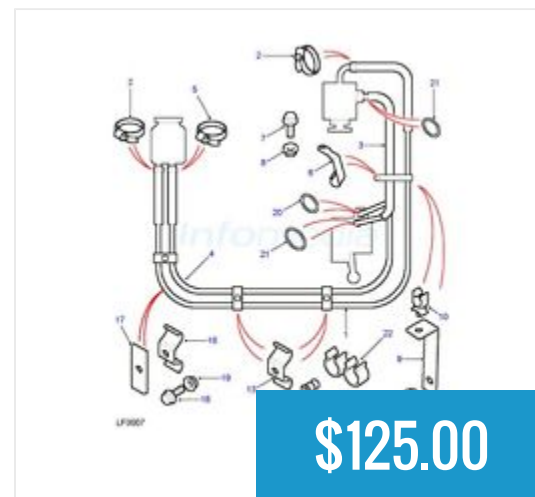

Plastic Rivets for Wheel  
Arch / Eyebrow...

Power Steering Pipe Pump  
to Steering Box...

Power Steering Pipe  
Reservoir to Pump...

Power Steering Pipe  
Reservoir to Pump...

Rear Bottom Link  
Bushings (pair) Defender 90...