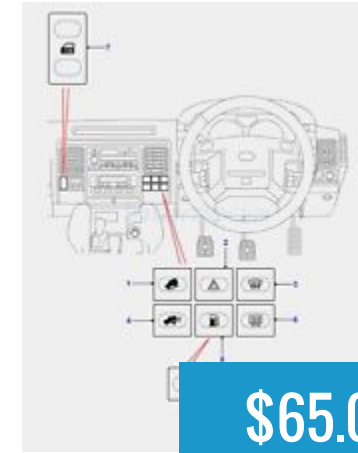

# Discovery I & II

Fuel Filler Cap with  
Leash for Land Rover...

**\$40.00**

Genuine Land Rover  
Automotive Jack Range...

**\$200.00**

Genuine Land Rover  
Thermostat Discovery II...

**\$55.00**

Hazard Light Switch  
Discovery II 1999 through...