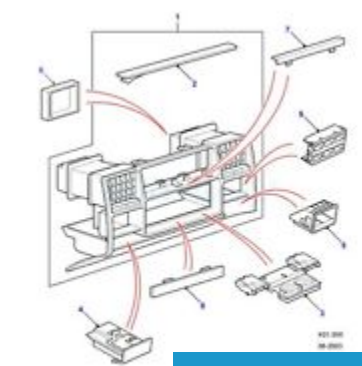

Coin Tray Assembly
Discovery II 1999 through...