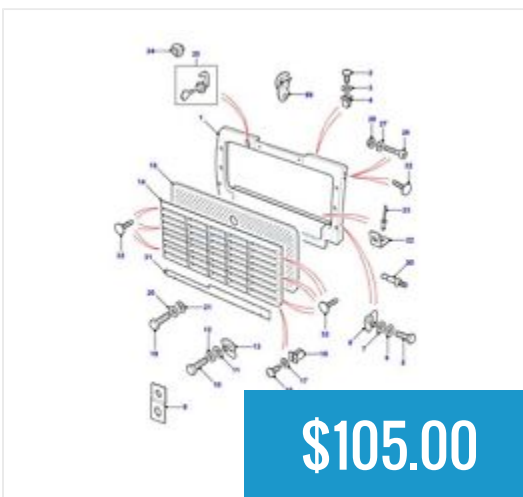

**\$163.79**

Front Brake Rotor  
Defender 90 1994 & 1995 3.9...

**\$132.29**

Front Bumper Defender 90  
1995 onward Genuine...

**\$325.00**

Front Grill Defender 90  
Genuine Land Rover...

**\$105.00**

Front Radius Arm  
Bushings (pair) Defender 90...