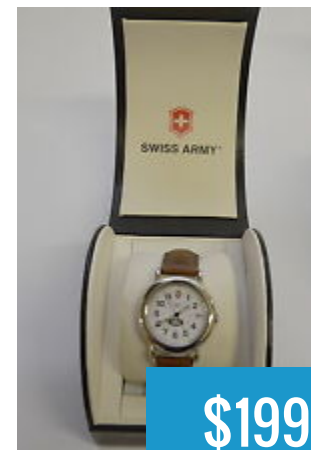

\$30.00

I Phone 5 Case, Skin, Cover Land Rover Logo...

\$23.00

Land Rover Dallas Travel Mug With Push Button...

\$28.50

Land Rover Emblazoned Black Carry All Bag...

\$240.00

Land Rover Swiss Army Watch Gift for the...