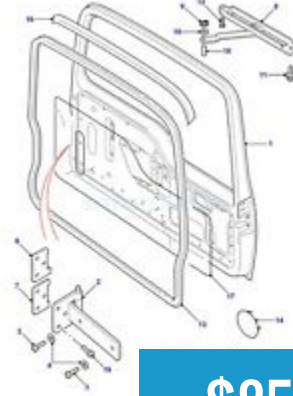

# Discovery I & II

Rear Load Space Door  
Handle Housing Discovery...

**\$330.00**

Rear Load Space Door  
Latch Discovery II...

**\$145.00**

Rear Load Space Door  
Lower Hinge Discovery II...

**\$85.00**

Rear Load Space Door Top  
Hinge Discovery II...