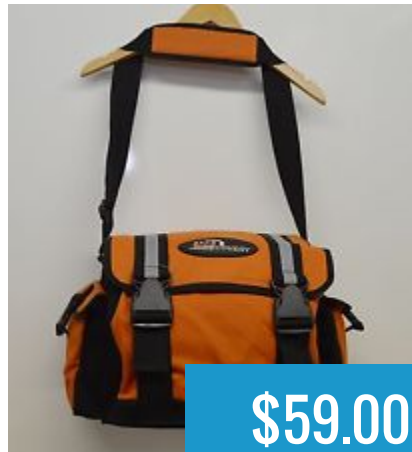

# Off Road

ARB Bag For All Your  
Recovery Gear Suitable...

\$59.00

ARB On Board Air  
Compressor...

\$300.00

ARB Tyre Deflator Very  
Handy Tool To Have...

\$51.95