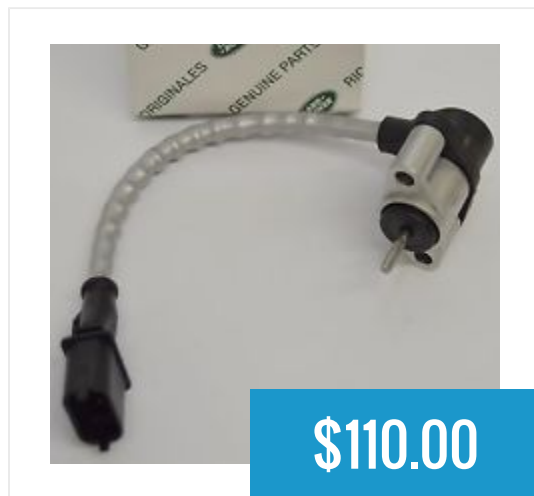

**\$48.00**

Cooling Pipe / Hose  
Expansion Tank to...

**\$48.00**

Crankshaft Sensor  
Genuine Land Rover...

**\$110.00**

Cruise Control Switch  
Discovery II 1999...

**\$85.00**

Cruise Control Switch  
Discovery II 2003...