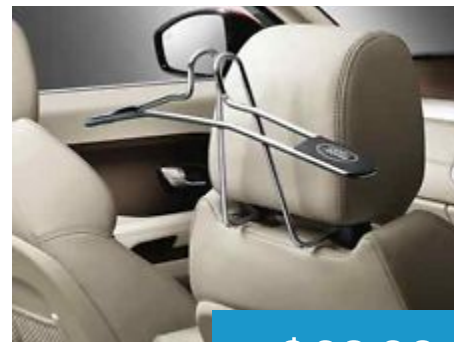

# Range Rover Evoque ('12 on)

Battery Conditioner  
Genuine Land Rover For...

**\$350.00**

Canoe Kayak Surfboard  
etc. Rack for Range...

**\$420.00**

Coat Hanger Range Rover  
Genuine Land Rover...

**\$63.00**