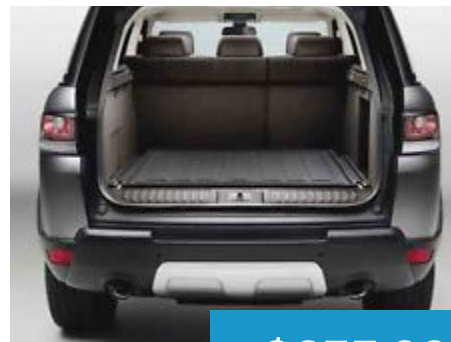

Range Rover Sport 2014
onward Rear Load Space...