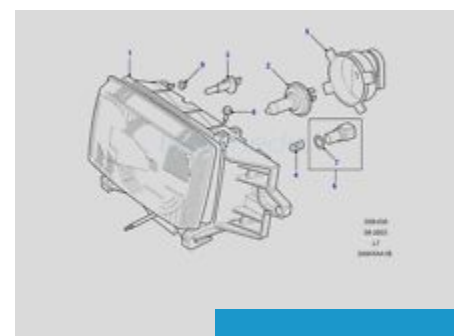

Range Rover P38A
Headlamp Assembly LH 1995...