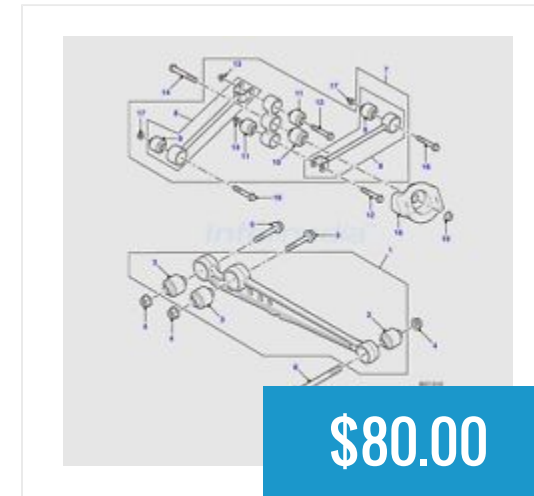

# Discovery I & II

Discovery II Rear Sway  
Bar Link Genuine Land...

\$145.00

Discovery II Rear WATTS  
Center Bushings...

\$150.00

Discovery II Rear WATTS  
Center Roller Bearing...

\$75.00

Discovery II Rear WATTS  
Linkage Bushings...