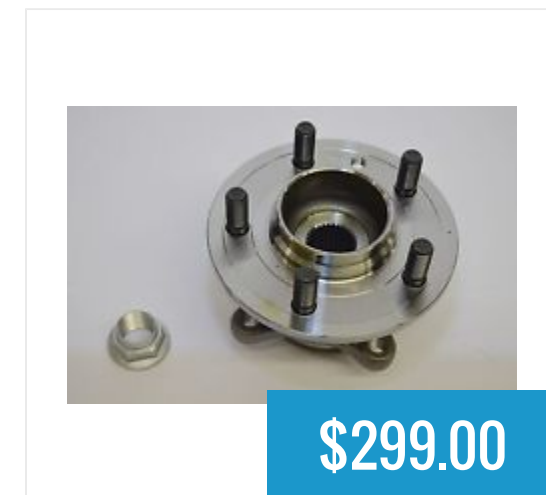

**\$65.00**

Bushing Lower Front  
Suspension Arm Front...

**\$130.00**

Bushing Lower Front  
Suspension Arm Rear...

**\$160.00**

Exhaust Manifold Gaskets  
Land Rover LR3...

**\$70.00**

Front Hub Assy with  
Bearings and Wheel Studs...