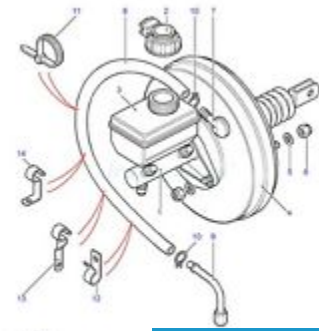

Brake Fluid Reservoir
Defender 90 & 110...