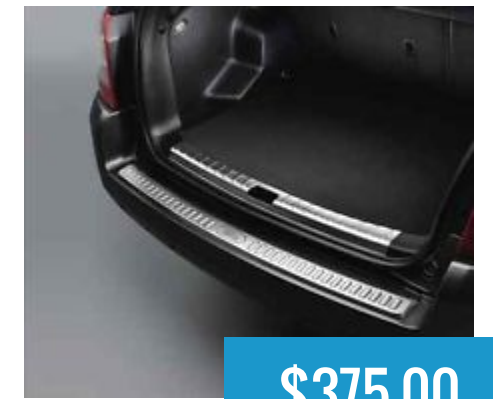

Rear Bumper Tread Plate
LR2 Stainless Steel...