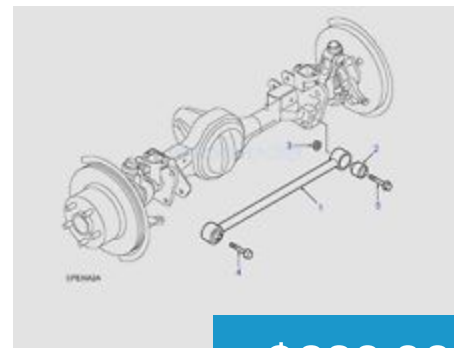

**\$180.00**

Discovery II Front Sway  
Bar Link Genuine Land...

**\$145.00**

Discovery II Pan Hard  
Rod Assembly Genuine...

**\$115.00**

Discovery II Pan Hard  
Rod Assembly Genuine...

**\$220.00**

Discovery II Pan Hard  
Rod Bushing Set (2)...