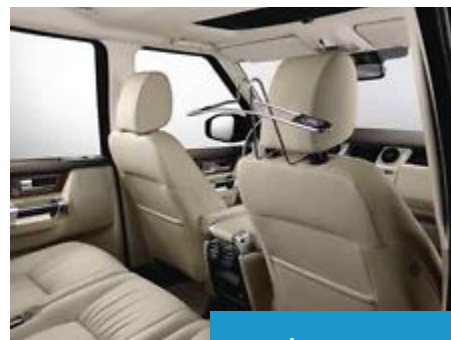

Range Rover Sport 2014  
onward Rechargeable...

**\$210.00**

Range Rover Sport 2014  
onward Side Protection...

**\$1175.00**

Range Rover Sport 2014  
onward Windscreen Sun...

**\$65.00**

Range Rover Sport Coat  
Hanger Genuine Land...