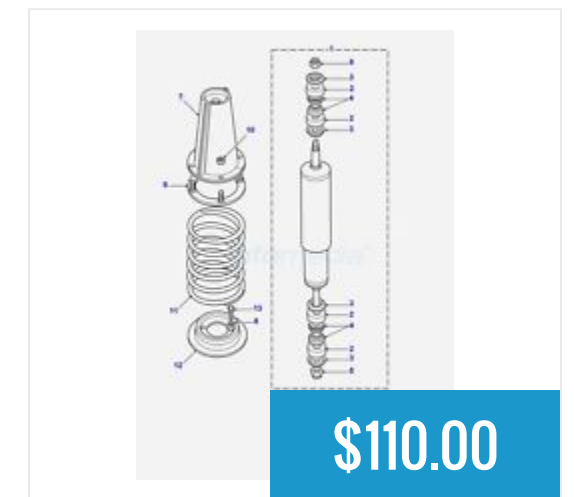

Front Shock Absorber
Defender 90 Genuine Land...