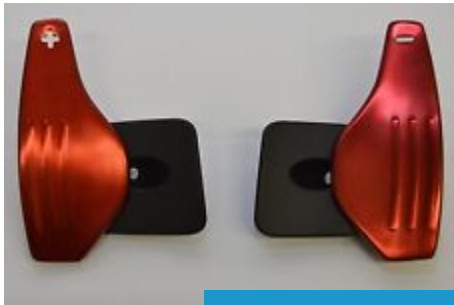

Range Rover ('13 on)

Red Gearshift Paddle Set
Genuine Land Rover...