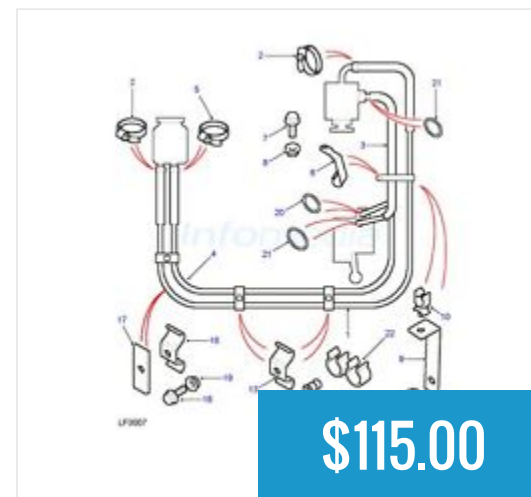

Plastic Rivets for Wheel  
Arch / Eyebrow...

Power Steering Pipe Pump  
to Steering Box...

Power Steering Pipe  
Reservoir to Pump...

Power Steering Pipe  
Reservoir to Pump...

Rear Bottom Link  
Bushings (pair) Defender 90...