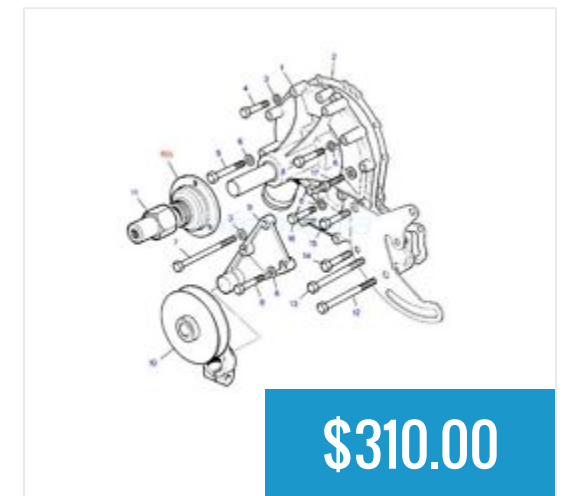

Water pump 1994 & 1995
Defender 90 & Range...