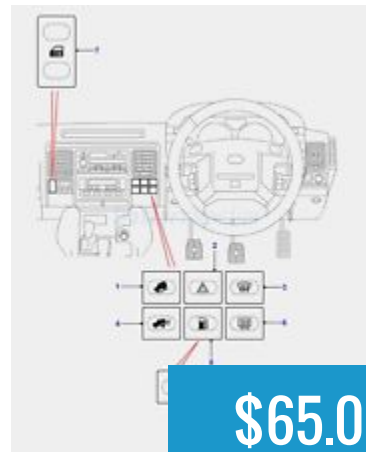

**\$65.00**

Headlamp Washer Jet Land  
Rover Discovery II...

**\$35.00**

Heated Windscreen Switch  
Discovery II 1999...

**\$65.00**

Heated Windscreen Switch  
Discovery II 2003...

**\$65.00**

High Pressure Power  
Steering Pipe Assembly...