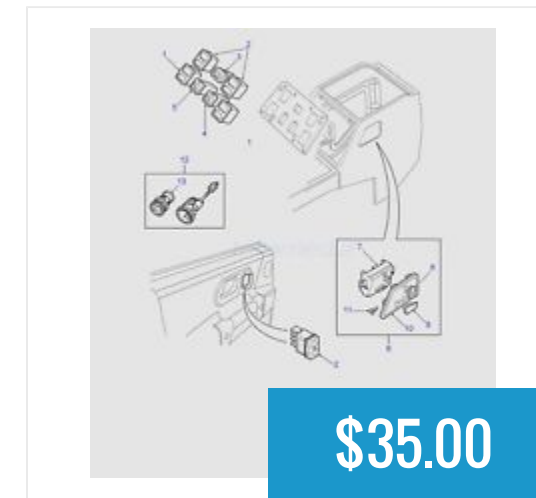

# Discovery I & II

Switch Front Window Lift  
Discovery II 2003...

**\$35.00**

Switch Headlamp Signal  
Dimmer Discovery II...

**\$195.00**

Switch Headlamp Signal  
Dimmer Discovery II...

**\$215.00**

Switch Rear Window Lift  
Discovery II 1999...