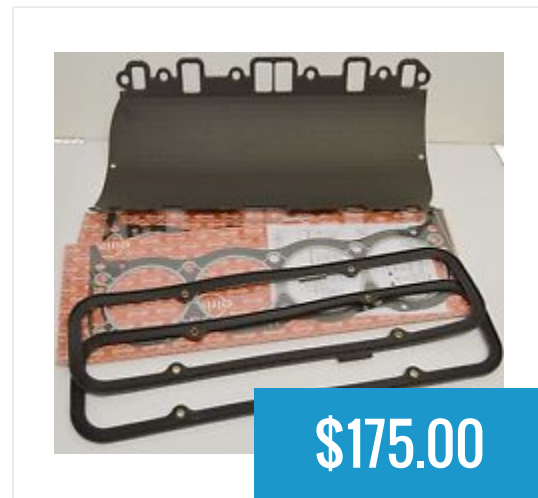

Defender

Defender 90 Upper Engine
Complete Gasket Kit...