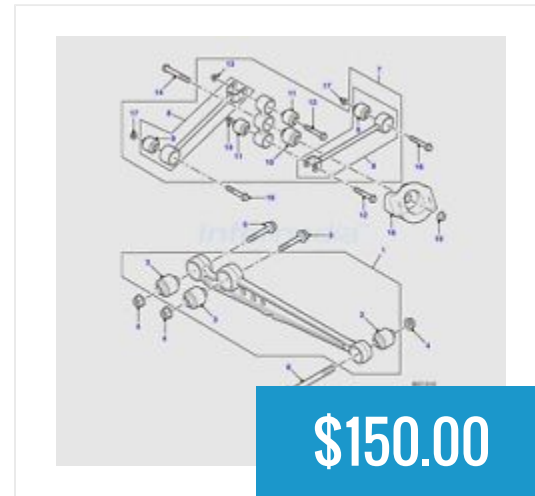

Discovery II Rear WATTS
Center Bushings...