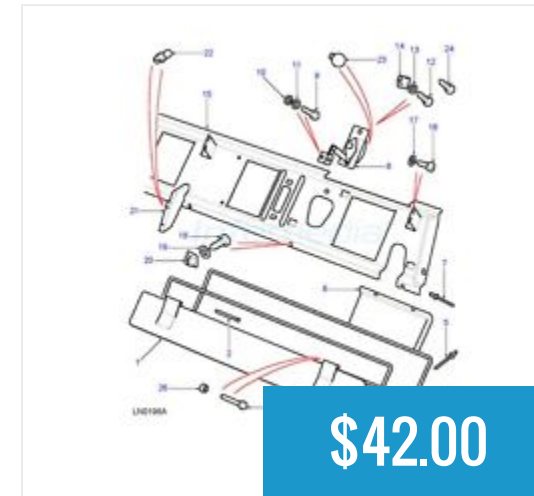

# Defender

Tie Rod End (LH Thread)  
Defender 90 & Range...

Tie Rod End (RH Thread)  
Defender 90 & Range...

Top Radiator Hose NAS  
Defender 90 Genuine...

Two Bulkhead Vent Seals  
Defender 90 Genuine...