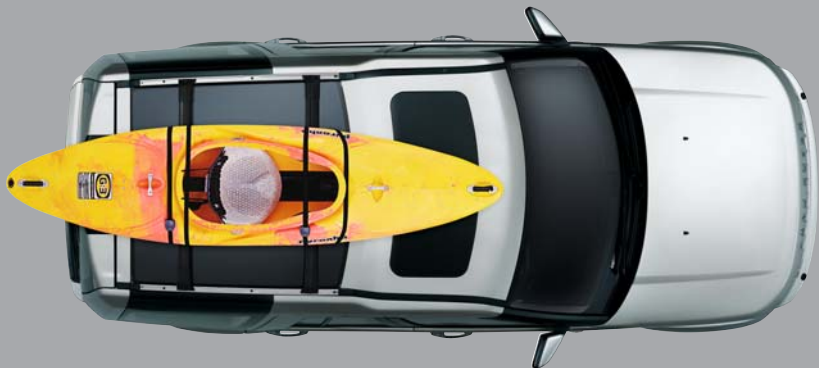

Aqua Sports Carrier*

Carries one surfboard or sailboard and mast, or one canoe or kayak.
Load capacity: 99 lbs.
VPLGR0107