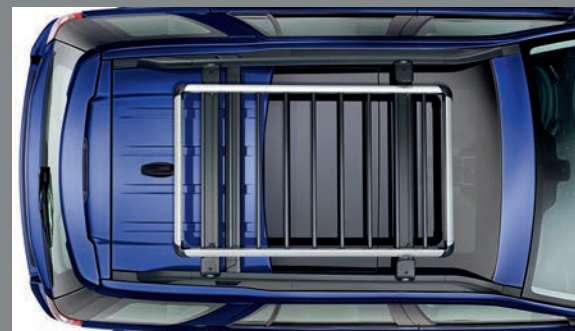

Luggage Rack*

LR006848

Load capacity: 125.66 lbs (57kg) on Roof Rails and Cross Bar.