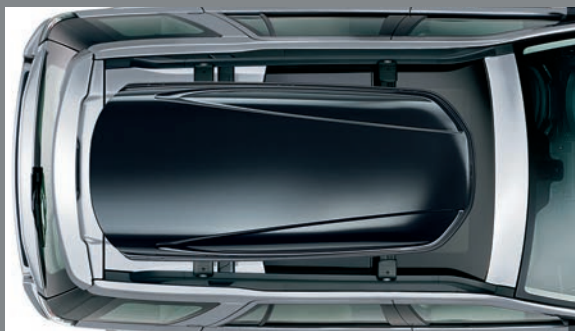

Luggage Box*

VPLVR0062

Lockable for security. Opens from both sides. External dimensions: 62.99 inches (1,600mm) long, 37.79 inches (960mm) wide, 16.14 inches (410mm) high. Volume: 450 liters.