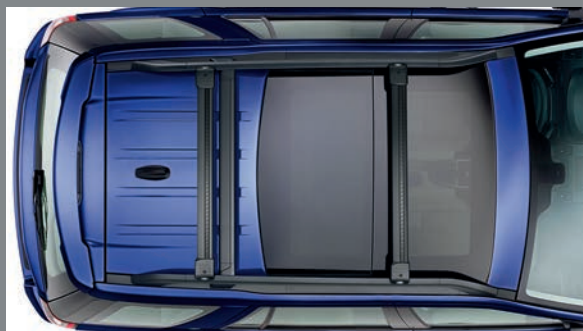

CARRYING & TOWING

Raised Roof Rails and Cross Brace Kit*

LR007220

Panoramic Sunroof vehicles. Cross Bars are sold separately. (See asterisk below.)