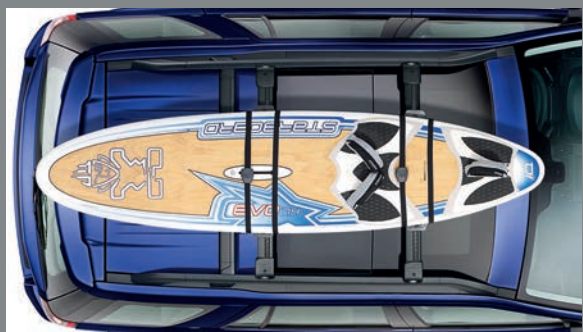

VPLVR0062

Lockable for security. Opens from both sides. External dimensions: 62.99 inches (1,600mm) long, 37.79 inches (960mm) wide, 16.14 inches (410mm) high. Volume: 450 liters.

Luggage Rack*

LR006848

Load capacity: 125.66 lbs (57kg) on Roof Rails and Cross Bar.