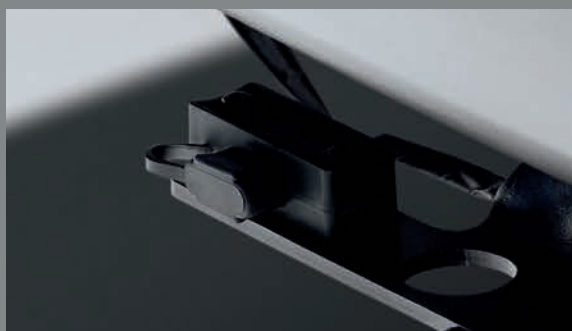

Towing Electrics

These sockets, deftly mounted in your Land Rover LR2's rear bumper, provide electric power and rear lighting for your trailer.

N8S 784-Pin (2007-08 Model Years) — LR003108

N8S 784-Pin (2009 Model Year onward) — VPLFT0107