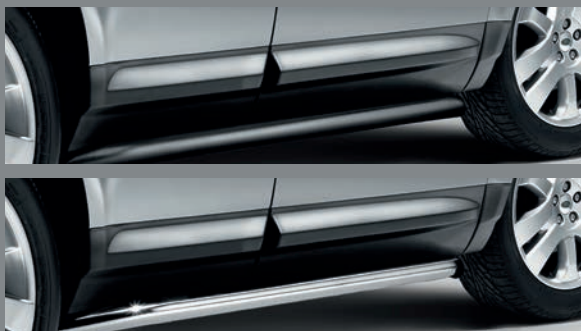

Stainless Steel Rear Bumper Tread Plate
VPLFB0040

Stainless Steel Tailgate Latch Finisher
VPLFB0039

Front Mudflaps
LR003324

Rear Mudflaps
LR003322
Not compatible with the 2007-2010 Model Year Sports Styling Pack.