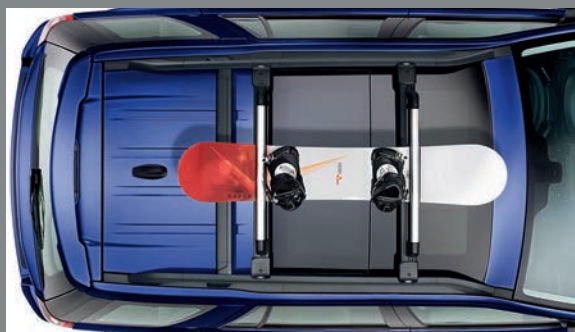

Aqua Sports Carrier*

VPLWR0099

Carries one surfboard or sailboard and mast, or one canoe or kayak. Load capacity: 99.20 lbs (45kg).

Cross Bar Kit*

LR002417

Easily removed when not in use. Vehicle height when fitted: 72.91 inches (1,852mm). Vehicle must have Raised Roof Rails and Cross Brace Kit (LR007220) fitted.