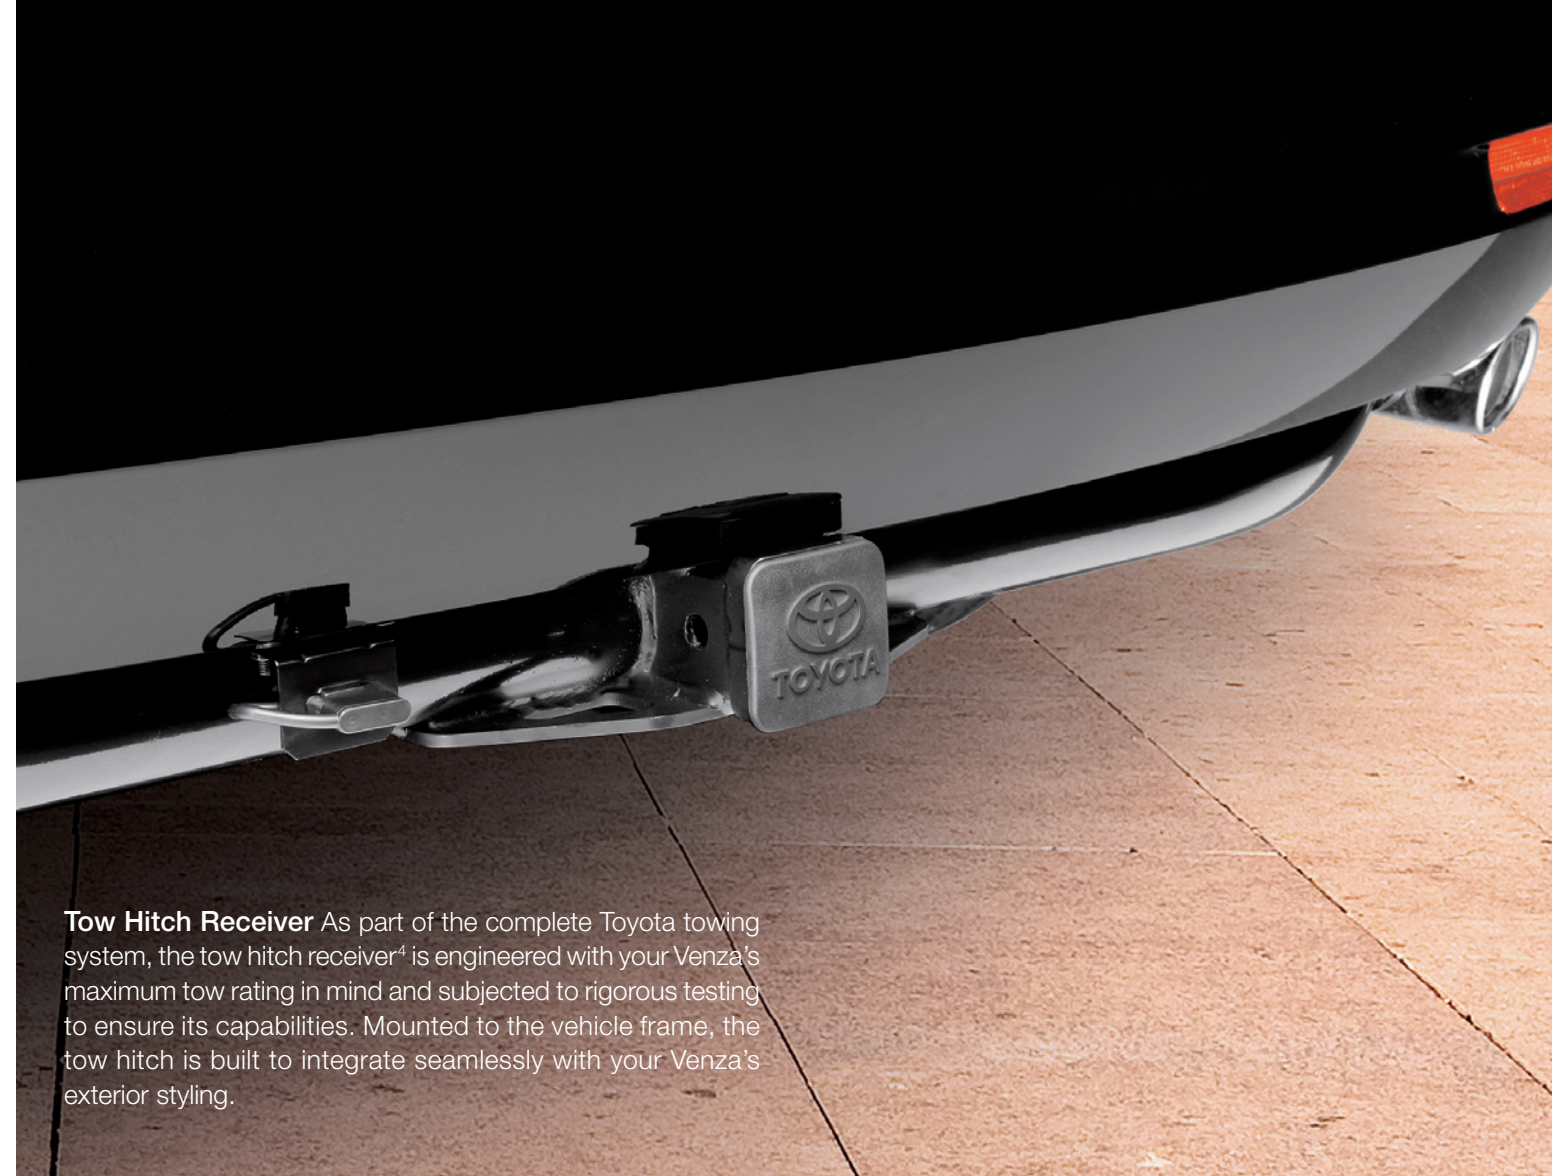

Tow Hitch Receiver As part of the complete Toyota towing system, the tow hitch receiver⁴ is engineered with your Venza's maximum tow rating in mind and subjected to rigorous testing to ensure its capabilities. Mounted to the vehicle frame, the tow hitch is built to integrate seamlessly with your Venza's exterior styling.