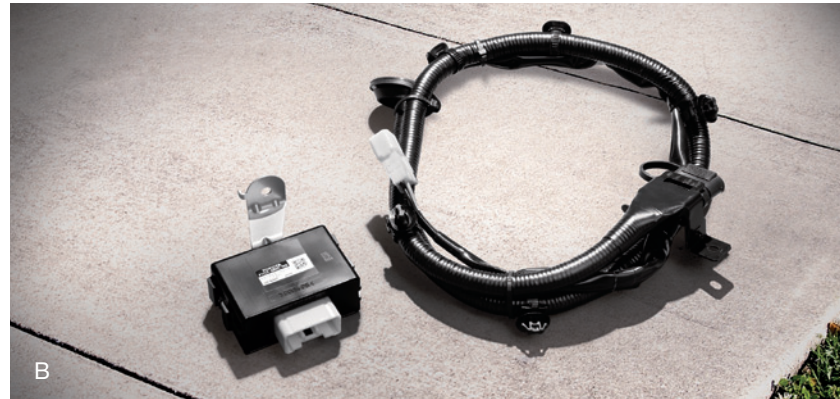

| Exterior Accessories

Trailer Ball and Ball Mount (A) Designed and engineered to work together, the trailer ball and ball mount^{3,4} are built and tested to meet your Venza's exact towing capacity.

- Cold-forged stainless steel construction helps provide superior strength
- Available in a variety of trailer ball diameters
- Optimized placement provides precise drop/rise to maintain vehicle departure angle
- On-road testing of trailer ball and ball mount helps ensure towing system quality

Towing Wire Harness (B) The towing wire harness⁴ offers quick and secure connection to your trailer's tail lights, turn signals and brake lights.

- Includes converter assembly, fusing, cables and connectors

Tow Hitch Receiver As part of the complete Toyota towing system, the tow hitch receiver⁴ is engineered with your Venza's maximum tow rating in mind and subjected to rigorous testing to ensure its capabilities. Mounted to the vehicle frame, the tow hitch is built to integrate seamlessly with your Venza's exterior styling.