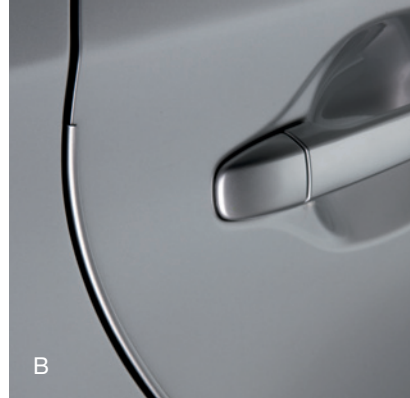

| Exterior Accessories

Alloy Wheel Locks (A) Precision-machined, weight-balanced alloy wheel locks offer added protection for your wheels and tires.

- Weight-matched to the stock lug nut weight, making rebalancing unnecessary
- Triple nickel chrome plating helps ensure superior corrosion protection and shine

Door Edge Guards (B) Help prevent door edge dings and chipped paint with this protective finishing touch.

- Color-matched and compression-fitted to Venza door edge contours
- Seamlessly blends into exterior styling

Mudguards (C) Durable mudguards help protect your paint finish from road debris and the damage it causes.

- Seamless integration with Venza's styling

Roof Rails with Cross Bars (D) Add utility to your Venza with the addition of roof rails with cross bars²

- Up to 100 lb. carrying capacity

See footnote 2 in disclosure section on back cover.