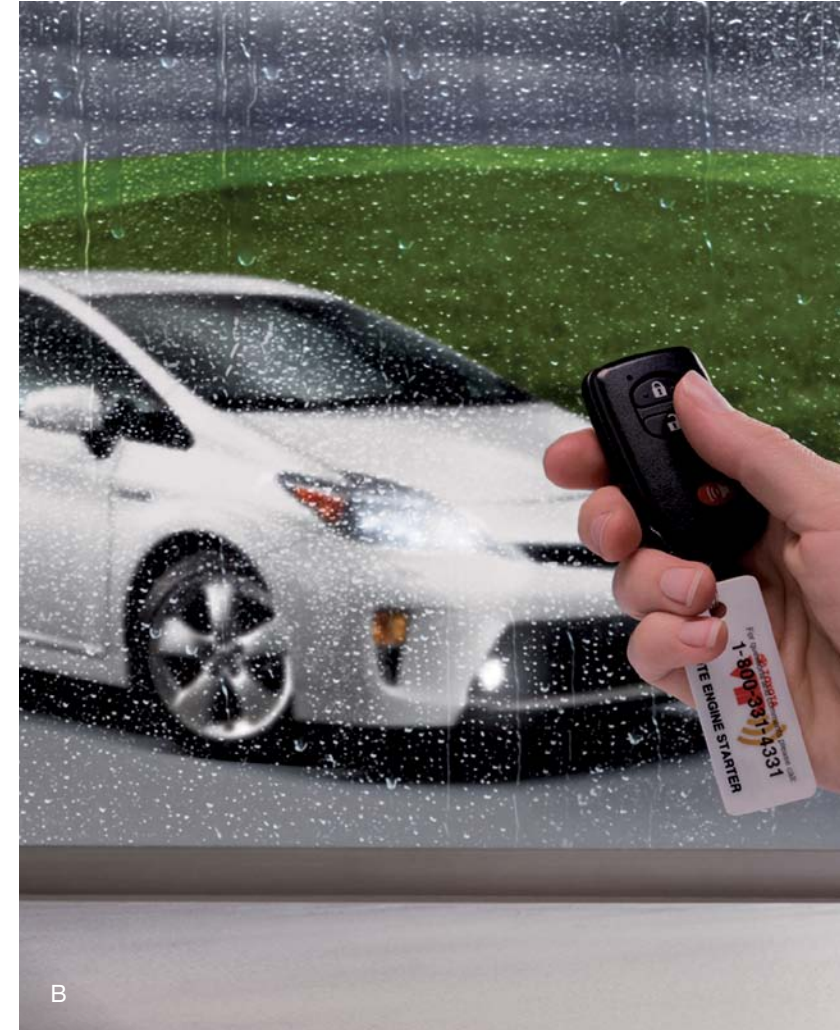

B

Remote Engine Starter (B) Have your Prius ready, waiting and comfortable no matter what the weather.

- Remote engine starter⁴ starts or stops engine from your Smart Key fob
- Activates preset air conditioner, heater, defogger, defroster and temperature settings when engine is started