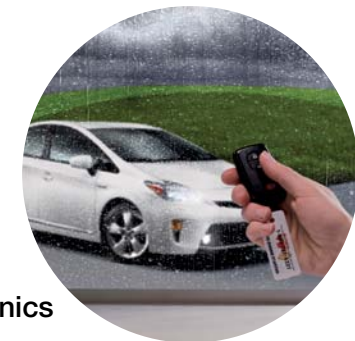

ACCESSORIES

2014 Prius

Accessories Shown: Lower door moldings and alloy wheel locks

Make the most of every mile.

Maximize your Prius experience with Genuine Toyota Accessories.

Your Prius is all about high tech and even higher efficiency. Now, take the next step with Genuine Toyota Accessories, which are designed and built to Toyota standards for quality, fit and finish.

toyota.com/accessories

Exterior

Interior

Electronics

Exterior Accessories

Designed to complement your new Prius.

Paint Protection Film (A) Like a clear suit of armor, Genuine Toyota paint protection film¹ helps guard against road debris that can chip and scratch the finish. Manufactured from durable, nearly invisible urethane, the film is designed for specific sections of the vehicle that have the highest potential for contact with stones and other debris.