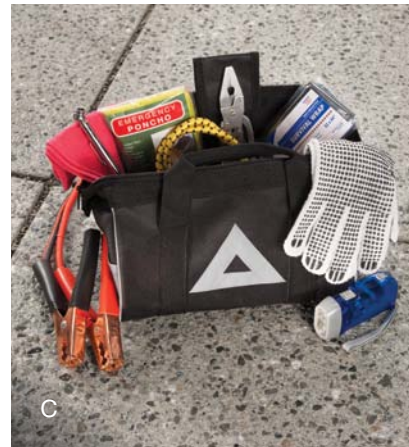

| Interior Accessories

Illuminated Door Sills (A) Don't just step in, make an entrance.

- Elegant, satin finish with polished accents
- LED Prius logo illuminates cool ice blue when the front doors are open
- Constructed of stainless steel

First Aid Kit (B) Be prepared for life's little emergencies.

- Soft-sided kit includes insect-sting pads, bandages, scissors, two emergency blankets and more
- VELCRO® brand mounting strips help the kit remain firmly in place

Emergency Assistance Kit (C) Don't let small issues stop you in your tracks.

- Kit includes booster cables, stainless steel multi-purpose tool, survival blanket, gloves, flashlight, tire gauge and bungee cord
- Kit exterior features a reflective warning triangle and trim to alert other drivers to your vehicle