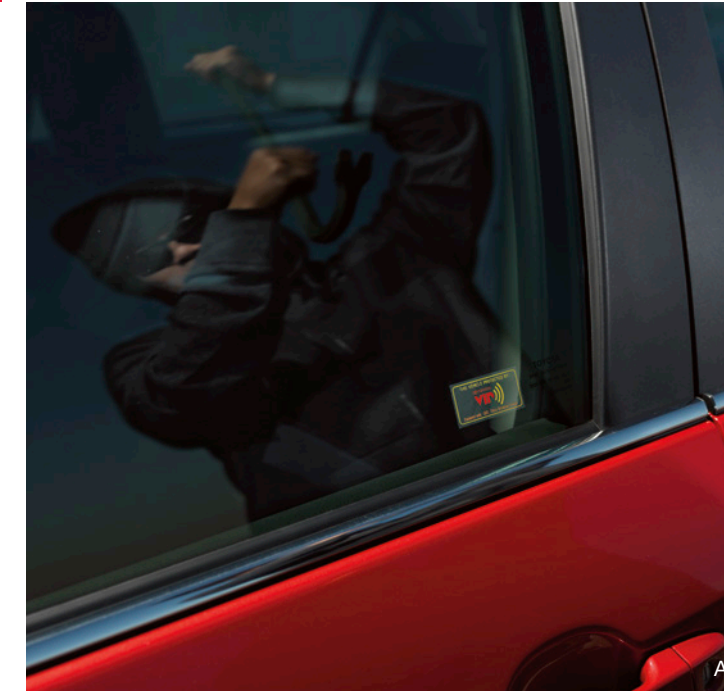

H

I

Electronic Accessories

A | Glass Breakage Sensor (GBS)⁴

The Glass Breakage Sensor (GBS) uses a highly sensitive microphone that can detect the specific frequencies of glass being struck or broken. If the GBS detects an object striking the glass, a warn-away alarm will sound. In the event glass breakage is detected, the security system will be activated immediately and disable the starter. The GBS is capable of ignoring noises other than those associated with glass, and the sensitivity is adjustable, helping reduce false alarms.

A | Toyota Vehicle Intrusion Protection (TVIP) RS3200 Plus⁴

Toyota Vehicle Intrusion Protection (TVIP) is a complete vehicle security system for vehicles with factory remote lock/unlock keyless entry. The system offers three different alarm functions: break-in alarm, warn-away alarm and panic alarm. The security feature also includes remote arming and disarming, automatic rearming and relocking, passive arming, door-ajar warning, interior light activation, rolling code technology and disabling of the starter.