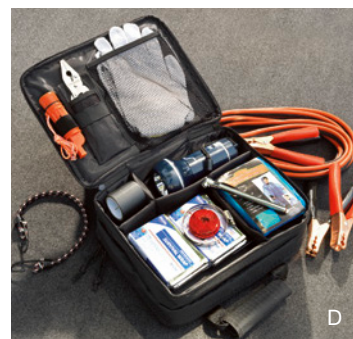

D | Emergency Assistance Kit

Don’t let minor problems stop you in your tracks. This ultra-functional emergency assistance kit contains tools and supplies to help you handle minor situations that may occur on the road. The kit includes booster cables, a hose clamp and tape, work gloves, survival blankets, a flashlight/lantern, a water bag and more. The kit also features a retention strap to help keep it secure and is specially packaged to eliminate rattling while driving.