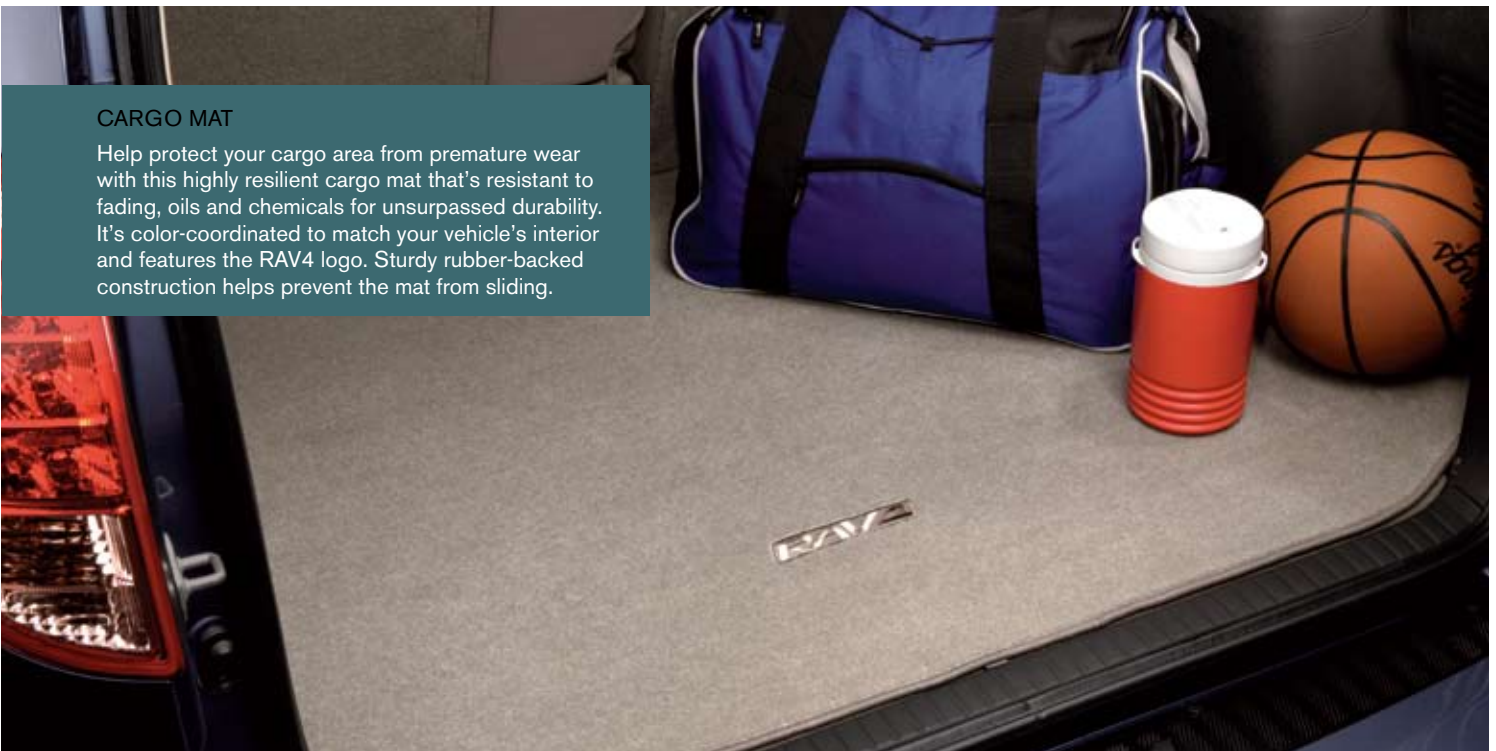

CARGO MAT

Help protect your cargo area from premature wear with this highly resilient cargo mat that's resistant to fading, oils and chemicals for unsurpassed durability. It's color-coordinated to match your vehicle's interior and features the RAV4 logo. Sturdy rubber-backed construction helps prevent the mat from sliding.

OTHER MODELS:

CARS AVALON CAMRY COROLLA MATRIX PRIUS VENZA YARIS

SUVS & VAN 4RUNNER FJ CRUISER HIGHLANDER LAND CRUISER RAV4 SEQUOIA SIENNA

TRUCKS TACOMA TUNDRA