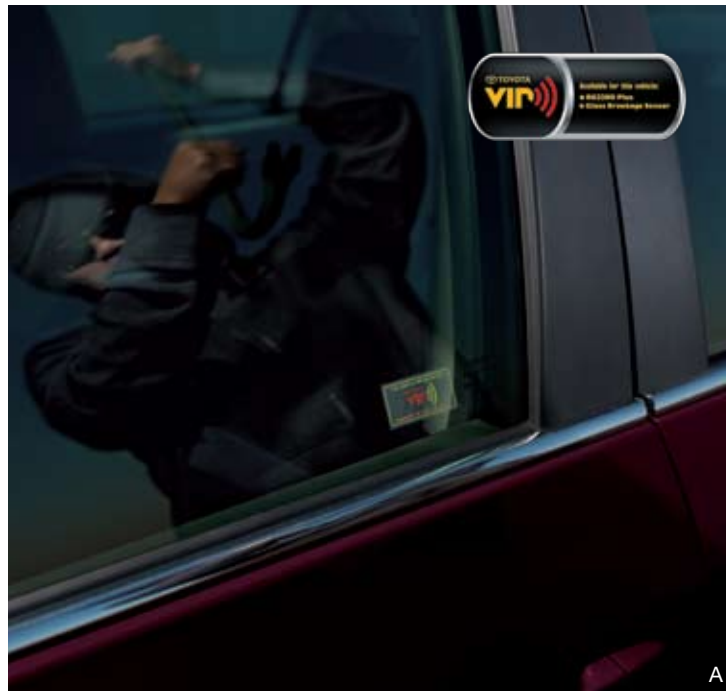

### A | VIP Security

- **VIP RS3200 Plus System.** The VIP RS3200 Plus (Vehicle Intrusion Protection) is a complete vehicle security system with alarm and glass breakage sensor for vehicles that already have keyless entry with remote lock/unlock. When equipped with the VIP RS3200 Plus, the vehicle's security system is activated immediately if the glass is broken or if forced entry of a side door (or the trunk) is attempted. Includes a wide range of security and convenience features including: automatic rearming and relocking, door ajar warning, interior light activation, panic alarm, rolling code technology and disabling of the starter.
- **Glass Breakage Sensor.** The Glass Breakage Sensor is included in the VIP RS3200 Plus System or can be added on to an existing factory installed theft deterrent system.