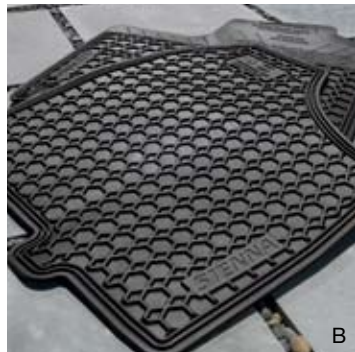

B

C | Door Sill Protectors

These door sill protectors are constructed to help protect the door sill area from the countless scuffs and scrapes your vehicle might encounter on a daily basis. Featuring a practical, skid resistant surface and the Sienna logo, these durable door sill protectors help provide a long-lasting, new vehicle appearance.