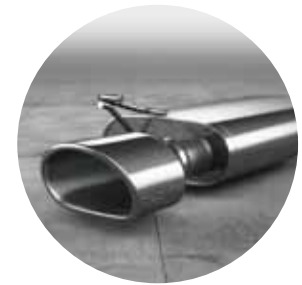

ACCESSORIES

2015 Corolla

Corolla your world.

Personalize, protect and enhance your Corolla with Genuine Toyota Accessories.

Elevate the 2015 Corolla with Genuine Toyota Accessories which are designed and built to Toyota standards for quality, fit and finish.

toyota.com/accessories

Exterior

TRD

Interior

Rear Bumper Protector Help keep your rear bumper's top surface free from scrapes and scratches. The raised tread pattern is both stylish and functional, and a skid-resistant surface provides practical assistance when loading/unloading cargo.