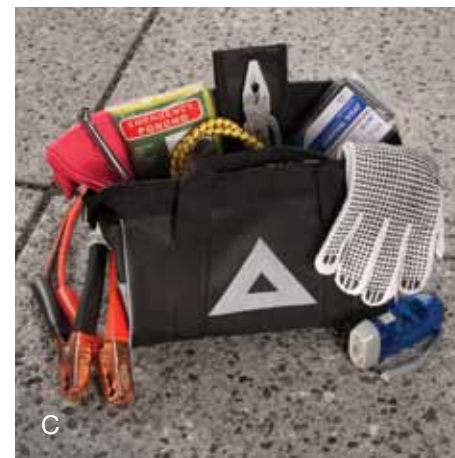

C

See footnote 4 in disclosure section on back cover.