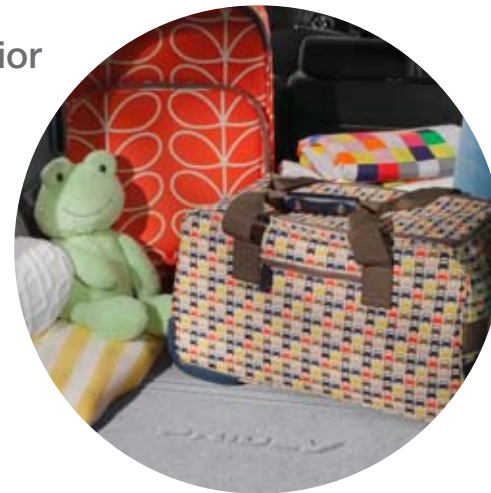

toyota.com/accessories

Exterior

Electronics

Interior

Exterior Accessories

Enjoy enhanced style and convenience

Paint Protection Film (A) Like a clear suit of armor, Genuine Toyota paint protection film¹ helps guard against road debris that can chip and scratch the finish. Manufactured from durable, nearly invisible urethane, the film is designed for specific sections of the vehicle that have the highest potential for contact with stones and other debris.