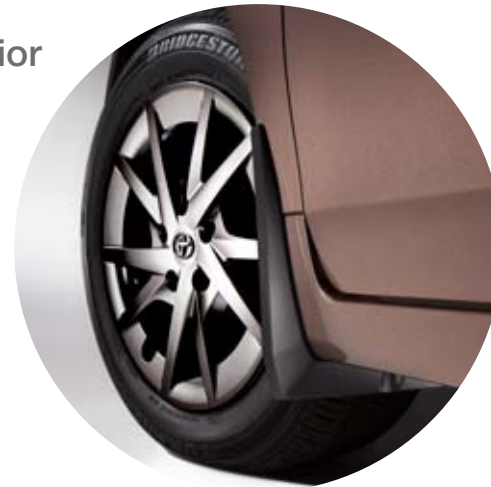

toyota.com/accessories

Exterior

Electronics

Interior

Exterior Accessories

Enjoy enhanced style and convenience

Paint Protection Film (A) Like a clear suit of armor, Genuine Toyota paint protection film¹ helps guard against road debris that can chip and scratch the finish. Manufactured from durable, nearly invisible urethane, the film is designed for specific sections of the vehicle that have the highest potential for contact with stones and other debris.