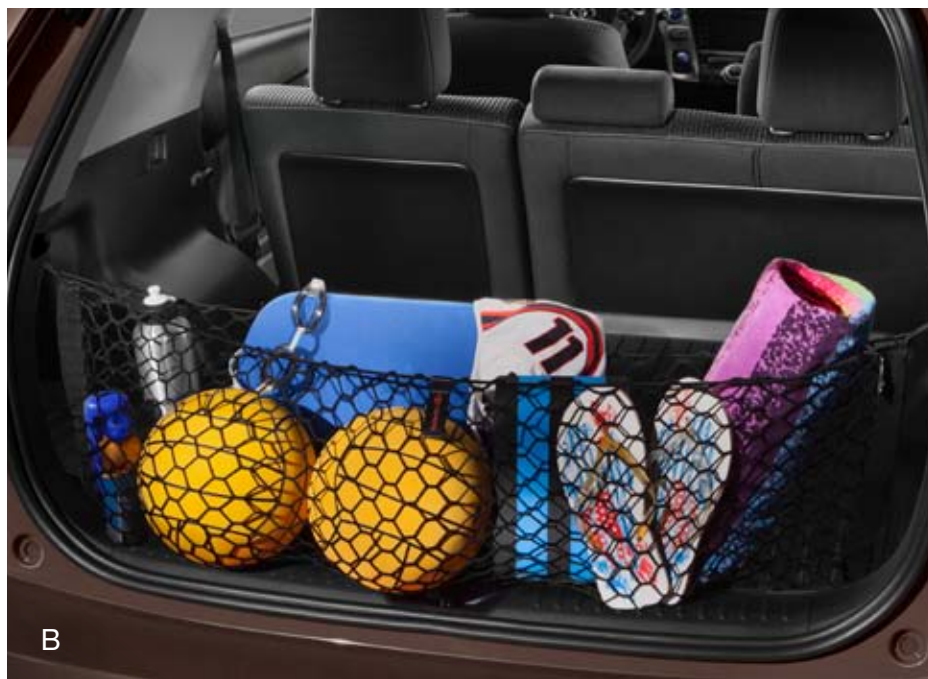

Interior Accessories

Cargo Tray (A) The tough and flexible cargo tray allows you to carry a wide variety of items and helps protect your cargo area carpeting.

- Made of durable, easy-to-clean material embossed with a Prius v logo
- Molded perimeter lip helps contain spills
- Skid-resistant surface helps secure items in place

Cargo Net – Envelope² (B) A versatile, lightweight solution to securing everyday items in your cargo area.

- Quick, easy attachment and removal
- Envelope-style netting accommodates a wide variety of shapes and sizes

toyota.com/accessories

See footnote 2 in disclosure section on back cover.