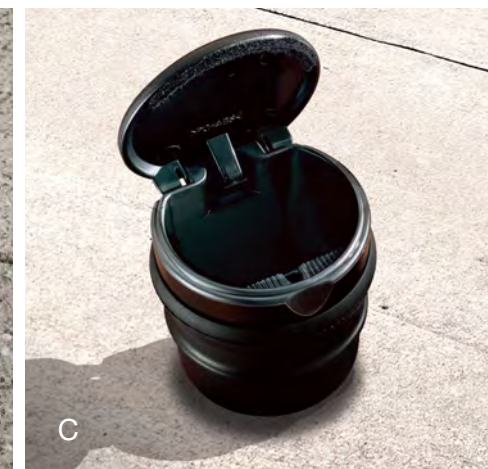

Interior Accessories

First Aid Kit (A) Be prepared for life's little emergencies.

- Soft-sided kit includes insect sting pads, bandages, scissors, two emergency blankets and more
- VELCRO® brand mounting strips help the kit remain firmly in place

Emergency Assistance Kit (B) Don't let small issues stop you in your tracks.

- Kit includes booster cables, stainless steel multi-purpose tool, survival blanket, gloves, flashlight, tire pressure gauge and bungee cord
- Reflective warning triangle and trim on kit exterior help alert other drivers to your vehicle

Ashtray Cup (C) This convenient, self-contained ashtray cup fits snugly inside the cupholder.

- Hinged lid helps minimize odors and flyaway ash
- Easy to empty and clean

toyota.com/accessories