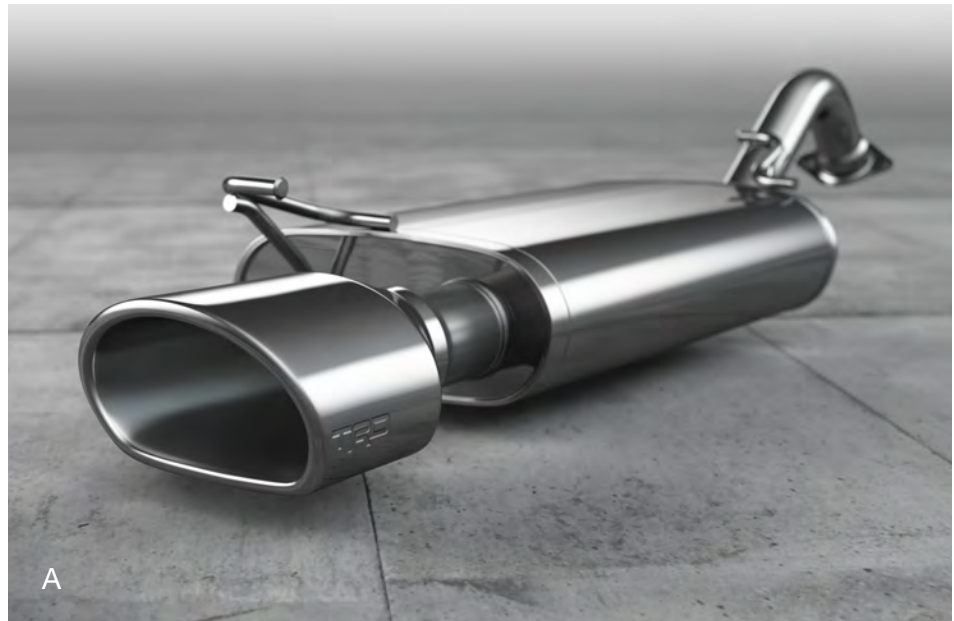

TRD Accessories

TRD Performance Exhaust (A) Achieve a deeper and more resonant exhaust note with the TRD Performance Exhaust.

- Uses existing connector flanges, gaskets, hardware and hangers for easy, professional, no-drill, no-cut installation
- Meets Toyota standards for performance and strength
- Emissions-legal in all 50 states

TRD Performance Oil Filter (B) Delivers exceptional filtration, lower flow restriction plus enhanced engine protection and durability.

- 100% synthetic fiber filtration medium designed to provide the highest possible dirt removal efficiency with lowest possible flow restriction

TRD Performance Air Filter (C) For optimal engine protection and performance, the TRD performance air filter offers superb filtration and enhanced airflow.

- Four-ply filter element features durable, epoxy-coated mesh enclosure and elastomeric seal to help optimize a precise, leak-free fit

toyota.com/accessories