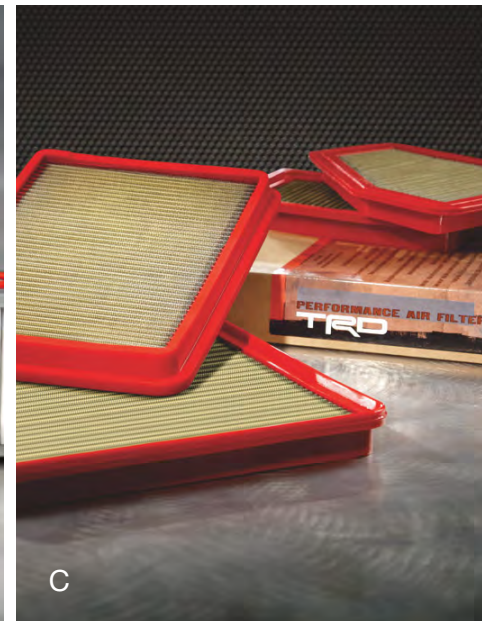

TRD Accessories

TRD Performance Exhaust (A) Achieve a deeper and more resonant exhaust note with the TRD Performance Exhaust.

- Uses existing connector flanges, gaskets, hardware and hangers for easy, professional, no-drill, no-cut installation
- Meets Toyota standards for performance and strength
- Emissions-legal in all 50 states

TRD Performance Oil Filter (B) Delivers exceptional filtration, lower flow restriction plus enhanced engine protection and durability.

- 100% synthetic fiber filtration medium designed to provide the highest possible dirt removal efficiency with lowest possible flow restriction

TRD Performance Air Filter (C) For optimal engine protection and performance, the TRD performance air filter offers superb filtration and enhanced airflow.

- Four-ply filter element features durable, epoxy-coated mesh enclosure and elastomeric seal to help optimize a precise, leak-free fit

toyota.com/accessories