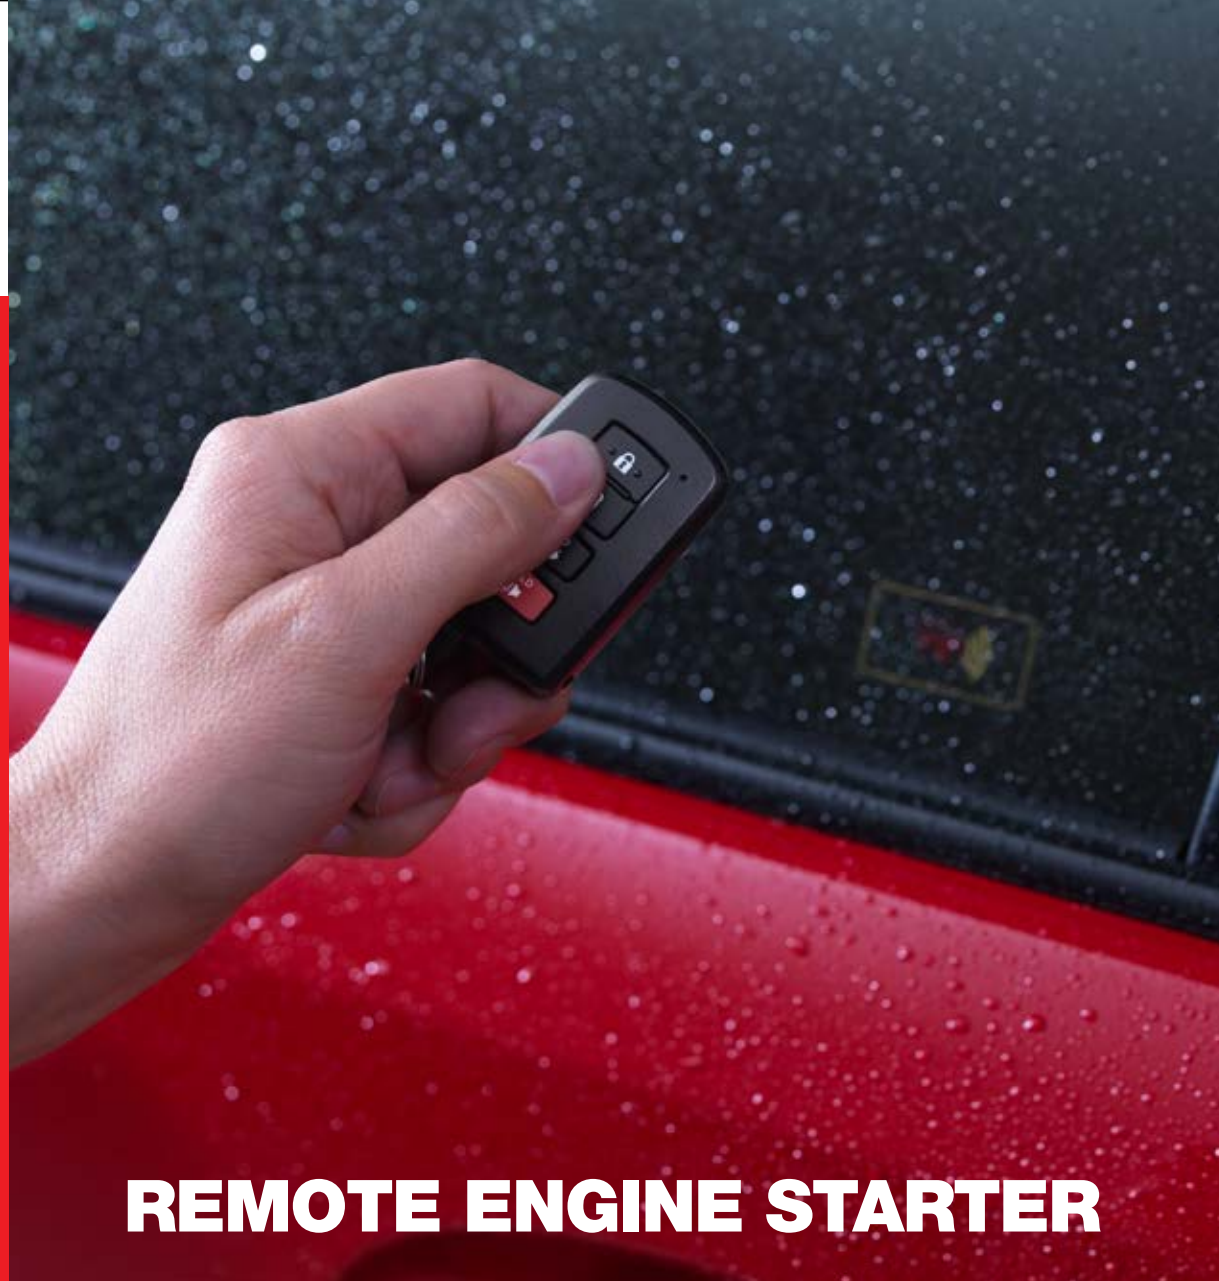

⁵ See numbered disclosures on page 30

EMERGENCY ASSISTANCE KIT

Be prepared for minor emergencies and repairs with the multi-functional Emergency Assistance Kit. Contents include:

- Triangle shaped zipper bag in gray/black two-tone with outer storage pockets
- Reflective emergency indicators on kit surface
- Versatile, stainless steel pocket tool with multiple functions including:
 - Pliers, wire cutters, two screw drivers
 - Heat-reflective emergency blanket
 - Hand-squeezed flashlight
- Work gloves with textured palm area to optimize grip
- Automotive-grade hose tape
- Booster/jumper cables with multi-lingual instructions
- Tire gauge
- Bungee cord
- Shop towel
- Tether strap

REMOTE ENGINE STARTER

Step into the comfort of a pre-cooled or heated cabin, thanks to the remote engine starter⁶.

- Activates air conditioner, heater, defroster and defogger functions to preset temperatures and settings
- Engine starts with quick, three-step sequence using keyless factory remote
- Integrates with keyless entry system and existing factory security