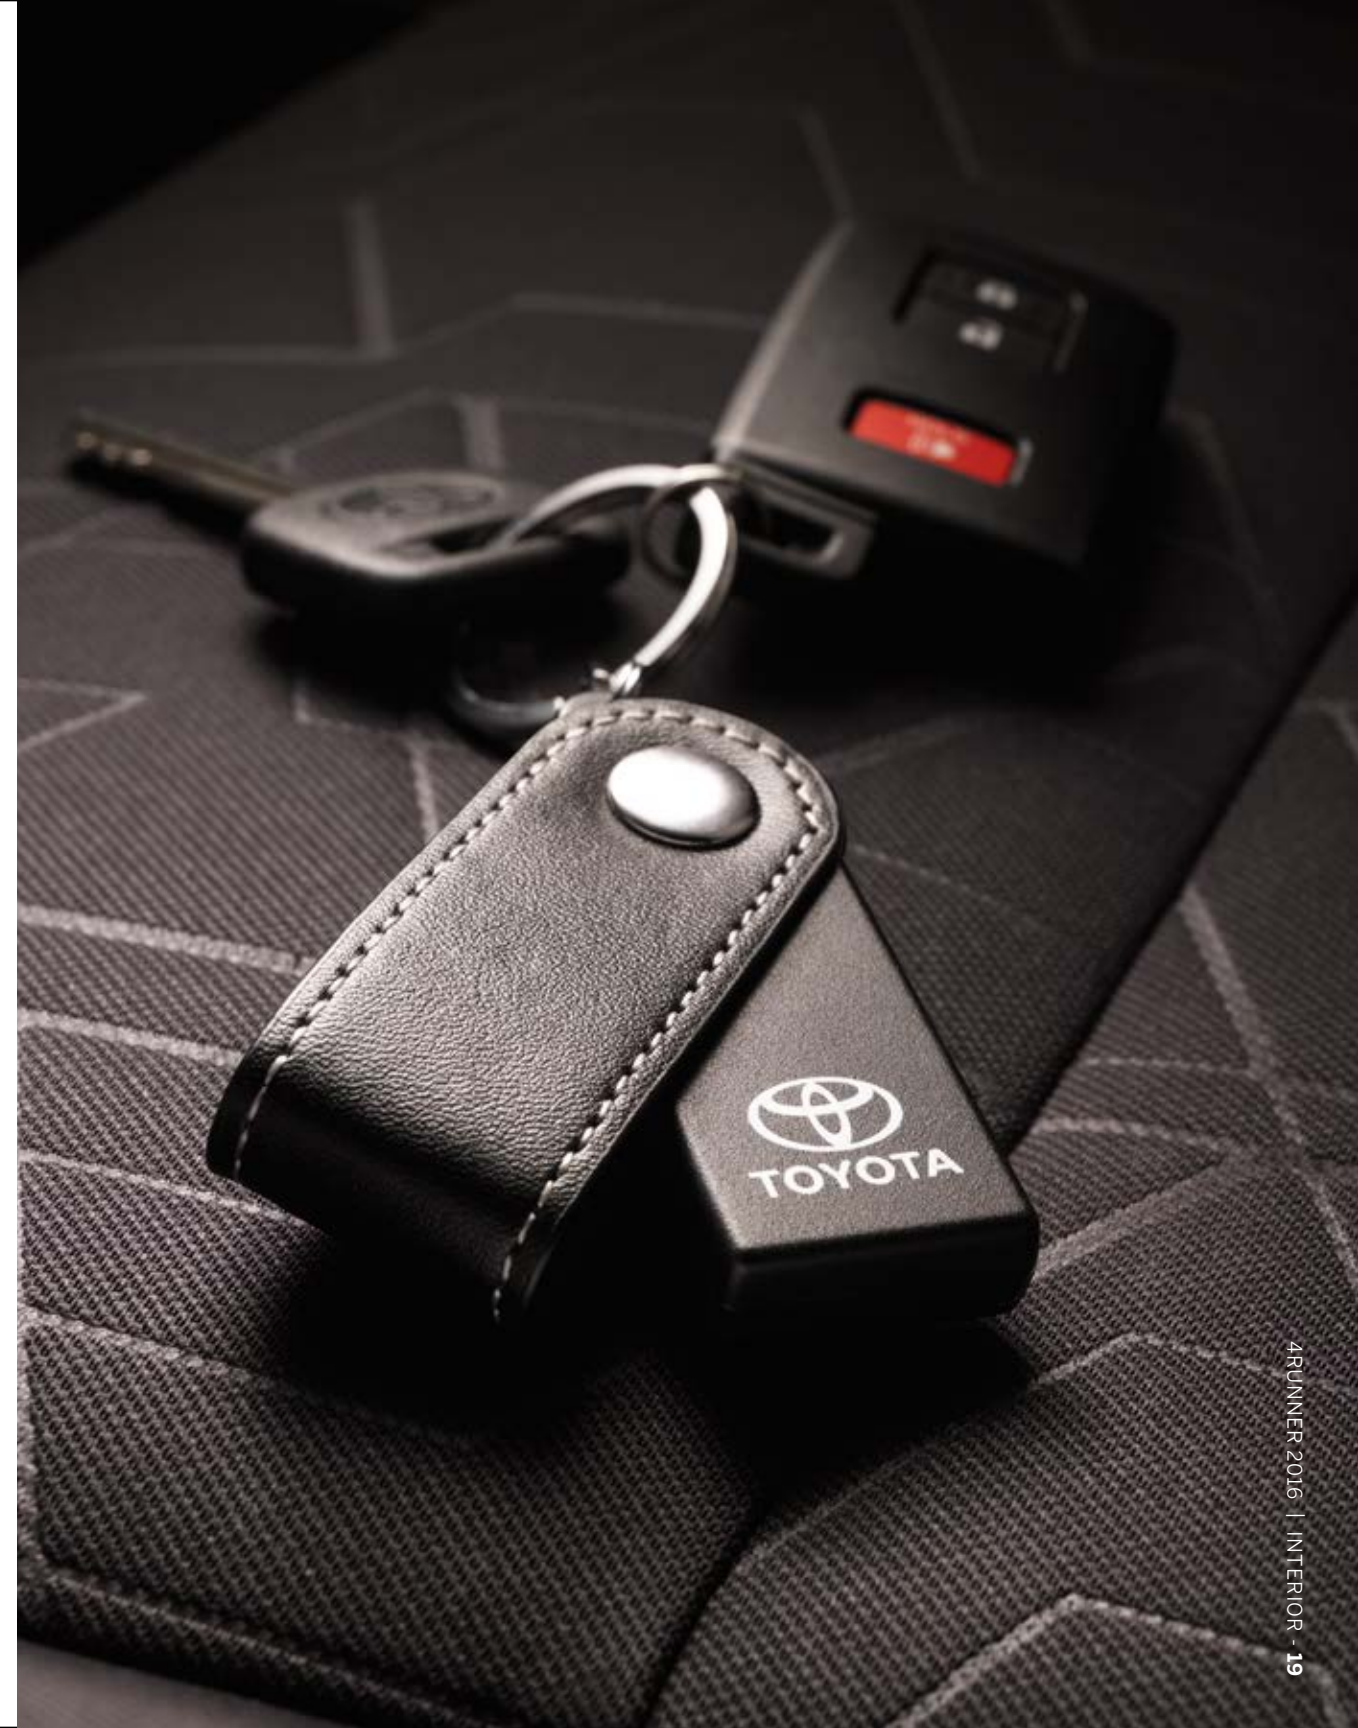

KEY FINDER

You need your keys, now. Once synced to your iPhone®, the Toyota Key Finder⁷ can alert you when you leave keys behind or locate them from up to 60 feet away. You can also use the key finder's fob to find your iPhone hiding in the clutter.

- One app monitors up to eight separate Key Finder devices
- Supports only iPhone/iPad/iPod Touch with iOS 5.0 or later
- Backed by 12-month Toyota Approved Accessory parts warranty

⁷ See numbered disclosures on page 30