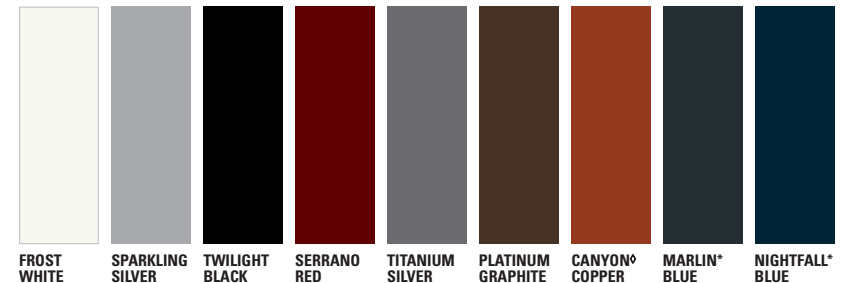

Driver's Integrated Memory System (IMS)
Proximity keyless entry with push-button ignition
Sliding second-row seats
Smart Power Liftgate

2.0T SE INCLUDES 2.4L SE STANDARD EQUIPMENT PLUS:

2.0L Twin-Scroll Turbocharged GDI 240 hp, 4-cylinder engine with Dual Continuously Variable Valve Timing (D-CVVT)
Transmission oil cooler
19" alloy wheels with P235/55R19 all-season tires

Proximity keyless entry with push-button ignition
Supervision instrument cluster with 4.2" TFT LCD display
Twin tip exhaust
Exterior side door garnish

2.0T LIMITED INCLUDES 2.0T SE STANDARD EQUIPMENT PLUS:

4-way power-adjustable passenger's seat with height adjust
Electrochromic auto-dimming rearview mirror with integrated HomeLink® transceiver and compass
High Intensity Discharge (HID) headlights with auto-levelling
Ventilated front seats

LED tail lights
Driver's Integrated Memory System (IMS)
8.0" touch-screen navigation system with rearview camera
Infinity® AM/FM/CD/SiriusXM™/MP3 audio system with 12 speakers

2.0T ULTIMATE INCLUDES 2.0T LIMITED STANDARD EQUIPMENT PLUS:

Adaptive Cruise Control (ACC) with stop-and-go capability
Autonomous Emergency Braking (AEB) with Pedestrian Detection
High Beam Assist (HBA)
Electronic Parking Brake (EPB)

Lane Departure Warning System (LDWS)
HID headlights with Adaptive Cornering System (ACS)
Multi-view Camera System

EXTERIOR COLOURS

*Not available on 2.4L FWD model. †Available on 2.4L Luxury, 2.0T Limited and 2.0T Ultimate models only.