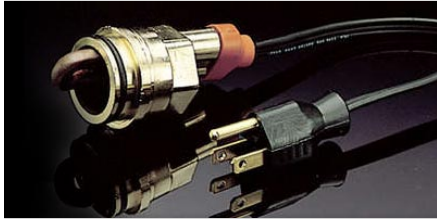

2017 ES 350

March 7, 2017

Exterior Accessories

Block Heater

\$240.00*

Custom designed for your Lexus providing 400 watts of heating power. Provides easy cold weather starts reducing engine wear and faster interior warm-up.

Includes a 'strain relief' electrical cord.

Body Side Moulding

\$300.00*

Sleek and amazingly durable, Lexus body side mouldings feature a high-quality body-color finish and are rigorously tested for impact and chip resistance in extreme climates. They are also designed to resist peeling in high-pressure washing and normal environmental exposure. By protecting the door from scratches, dents and chipping, this premium accessory helps retain the vehicles resale value.

Illuminated Door Sill Protectors

\$424.50*

Heighten the thrill of stepping into your Lexus with illuminated door sills for the driver and front passenger doors. Precision-contoured to fit the vehicle, the sills feature brushed heavy-gauge stainless steel to help protect against unsightly scuffs, scrapes and scratches. The front door sills feature LED illumination of the Lexus name in glowing white for gas models or hybrid blue for hybrid models whenever the front doors are opened. These illuminated door sill enhancements are designed to meet Lexus high standards for precision fit and finish, so you can be assured of long-lasting beauty and durability.