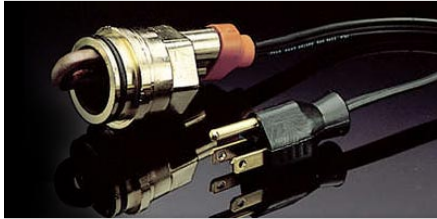

2017 GS 450h

March 7, 2017

Exterior Accessories

Block Heater

\$240.00*

Custom designed for your Lexus providing 400 watts of heating power. Provides easy cold weather starts reducing engine wear. Provides faster interior warm-up. Includes a 'strain relief' electrical cord.

Body Side Moulding

\$300.00*

Sleek and amazingly durable, Lexus body side mouldings feature a high-quality body-color finish and are rigorously tested for impact and chip resistance in extreme climates. They are also designed to resist peeling in high-pressure washing and normal environmental exposure. By protecting the door from scratches, dents and chipping, this premium accessory helps retain the vehicles resale value.

Paint Protection Film

\$585.00*

Genuine Lexus paint protection film, designed for the hood and front fenders, helps guard your vehicle from weathering, UV radiation and road debris that can chip and scratch the finish. Constructed from durable, nearly invisible thermoplastic urethane, the clear-coated film helps your Lexus maintain a like-new appearance, while allowing you to clean and maintain your vehicle the same as before. Backed by a 7 year limited warranty. At participating dealers only

Rear Bumper Appliqué

\$115.00*

Load and unload with peace of mind. The rear bumper appliqué helps keep the top surface of your Lexus looking like new. Designed and cut for an exact fit to the vehicle's rear bumper. Made from a durable, UV-resistant, non-yellowing 8-mil clear polyurethane protection film that meets Lexus' rigid engineering standards, the appliqué helps protect the rear bumper from minor scratches, gouges and marring. Stain-, chemical- and fuel-resistant, the rear bumper appliqué is finished with an integrated, pearl-coated Lexus logo that enhances the vehicle's appearance.