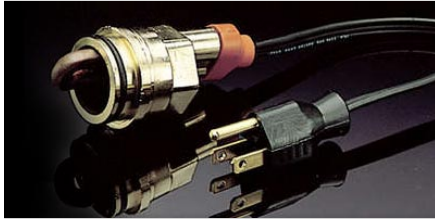

2017 GX 460

March 7, 2017

Exterior Accessories

Block Heater
\$540.00*

Custom designed for your Lexus, providing 400 watts of heating power, this block heater provides easy cold weather starts reducing engine wear and provides faster interior warm-up. Includes a 'strain relief' electrical cord.

Cross Bars
\$385.00*

Take full advantage of your roof space. Designed to enhance the versatility and convenience of your Lexus, these lightweight yet high-strength aluminium cross bars feature a high-gloss black finish with silver-finish end supports to complement the body's styling. The cross bars are easily adjustable when cargo-carrying needs change. The cross bars are both corrosion- and fade-resistant, and load-rated for carrying almost any size load up to 176 pounds (80 kg).

Towing Hitch - 2 inch Receiver
\$770.00*

This Towing Hitch System is specifically manufactured for the GX, and has been engineered to obtain the vehicle's safest maximum tow rating. Every hitch is thoroughly tested to meet Lexus' stringent requirements. The hitch mounts behind the rear bumper to fit the aerodynamic underbody covers and ensure the vehicle ground clearance is not reduced. For best results, use with Genuine Lexus ball mount and trailer ball (all sold separately). Please consult your Lexus Owner's Manual before towing.