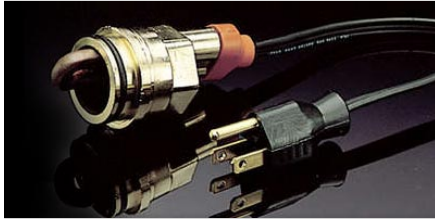

2017 RX 350

March 7, 2017

Exterior Accessories

Block Heater
$240.00*

- Custom designed for your Lexus providing 400 watts of heating power.
- Provides easy cold weather starts reducing engine wear.
- Provides faster interior warm-up.
- Includes a 'strain relief' electrical cord.