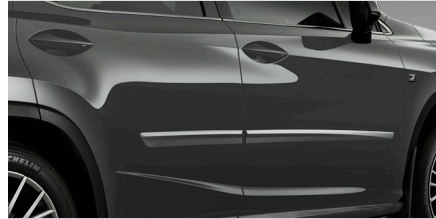

Body Side Moulding

$287.00*

Sleek and amazingly durable, Lexus body-side moldings feature a high-quality body-color finish and are rigorously tested in extreme climates for impact and chip resistance. They're also designed to resist peeling in high-pressure washing and normal environmental exposure. By helping to protect the door from scratches, dents and chipping, this premium accessory helps retain the vehicle's resale value.