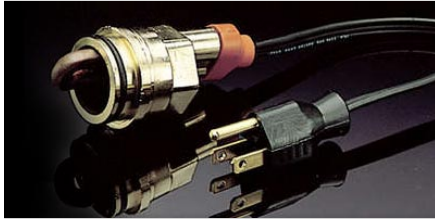

2017 RX 450H

March 7, 2017

Exterior Accessories

Block Heater

$390.00*

- Custom designed for your Lexus providing 400 watts of heating power.
- Provides easy cold weather starts reducing engine wear.
- Provides faster interior warm-up.
- Includes a 'strain relief' electrical cord.