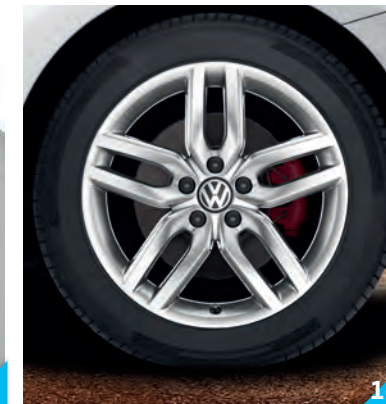

15

16

*Accessories must be dealer installed and approved by Volkswagen Finance. Certain conditions may apply. Contact your approved dealer for full details.
**Limited warranty is supplied by Volkswagen Group Canada Inc.

Availability of accessories shown is subject to change. Accessories may not fit all models.
†Separate attachments required to carry different types of items.
‡Number of items that can be carried will vary based on the size of each item.