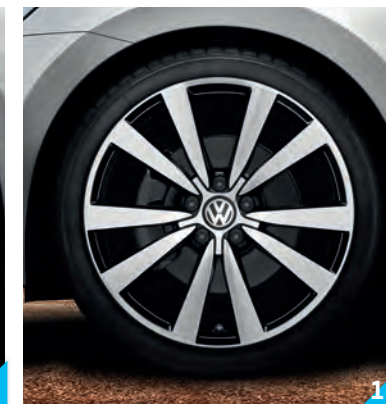

Volkswagen Original Accessories

Ready for anything.
Custom-tailor your Passat.

When it comes to accessorizing a Volkswagen, only the best will do. Built to the same quality standards we build our cars and SUVs to, our accessories are custom-fitted to each vehicle and designed to go the distance.

Many accessories can also be included in your lease and financing arrangements, and easily included in your payments to suit your needs.*

Volkswagen Original Accessories are protected by the new vehicle 4-year/80,000 km limited warranty if they're installed prior to vehicle delivery. Or if purchased afterwards, accessories qualify for the balance of the new vehicle warranty coverage or a 1-year/20,000 km limited warranty, whichever is greater.**

01 Monster Mats®
High-quality all-season mats with rounded retention clip.

02 Splash guards
Temperature-resistant guards protect against road debris.

03 Lockable wheel bolts
Help deter thieves with a set of locking wheel bolts.

04 Child seat protective underlay
These seat covers not only look great, but they are also practical.

05 Side window deflectors
Help reduce in-cabin wind noise and air turbulence with these side window deflectors.

06 Trunk liner
Helps protect your trunk from dirt and spills.

01

02

03

04

05

06

07

08

09

10

11

12

13 Cargo net
Designed to help prevent movement of cargo in your vehicle's trunk.

15 Sunroof air deflector
Help reduce in-cabin wind noise and air turbulence with this sunroof air deflector.

17 19" Luxor wheel
The distinctive spoke structure of this 19-inch double five-spoke wheel emphasizes its sporty design.

14 Volkswagen Original Ski Bag
The Volkswagen Original Ski Bag can accommodate up to four pairs of skis and poles.