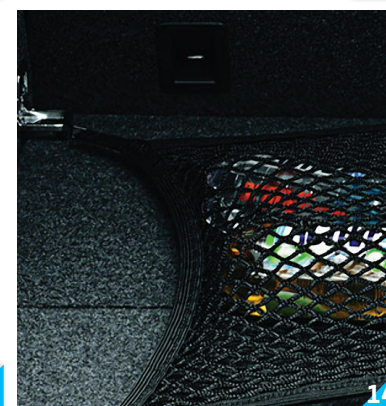

07 Base carrier bars
Bring along your skis, snowboards, kayak, bikes or cargo boxes with the help of these base carrier bars.†

08 Bike holder attachment
Rugged single-bike holder with built-in lock.

09 Kayak holder attachment
Rubber-coated single-kayak holder with tie straps.

10 Hatch top spoiler
Adds a high level of sportiness to the roofline of your Tiguan.

11 Ski, snowboard and wakeboard attachment
Carries up to six pairs of skis or one wakeboard or four snowboards and installs on T-Slot base carrier bars (required and sold separately).††

12 Roof box (black)
Maximize your vehicle's transport capacity with an optimized and aerodynamically designed roof box.

13 Child seat protective underlay
These seat covers not only look great, but they are also practical.

14 Cargo net
Designed to help prevent movement of cargo in your vehicle's trunk.

15 Chrome-look rear accent strip
These chrome-look accents offer a scratch- and impact-resistant surface. Self-adhesive easy installation.

16 Sport pedal cap set
Add just the right touch of sportiness to your vehicle with these brushed-metal pedal sets. Includes accelerator and brake pedal caps.

17 Pop-in sunshades for hatch window and hatch-area side windows
Protects from sunlight and helps reduce interior temperature.

18 Side window deflectors
Help reduce in-cabin wind noise and air turbulence with these side window deflectors.