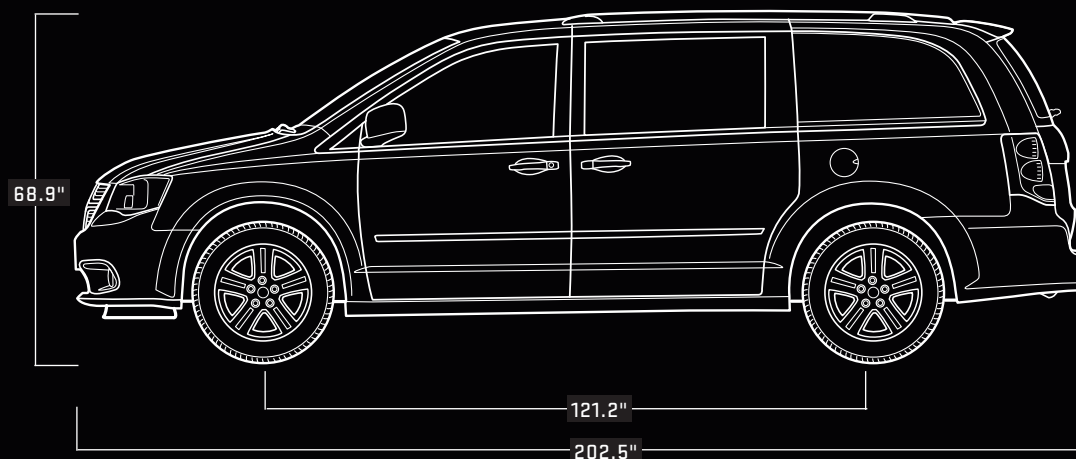

GRAND CARAVAN DIMENSIONS