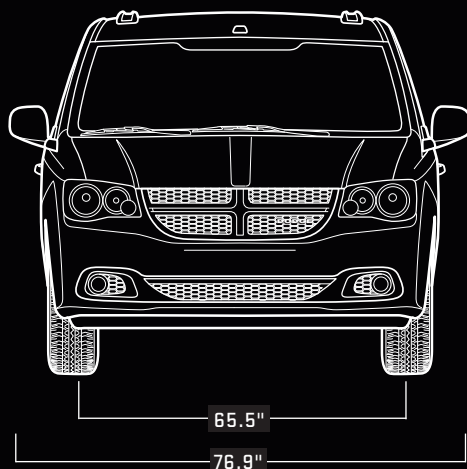

GRAND CARAVAN DIMENSIONS