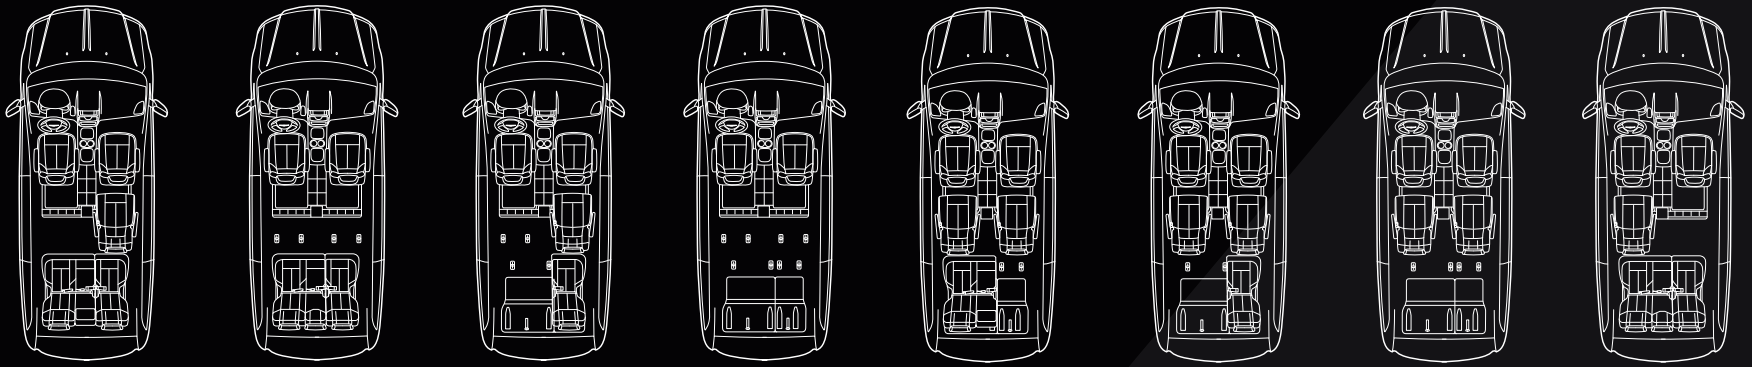

HOW ABOUT 81 DIFFERENT SEATING CONFIGURATIONS? This isn't a one-size-fits-all interior. It's designed to move, fold, tumble, and stow right along with your ever-changing lifestyle. The segment-exclusive^[3] second-row Super Stow 'n Go seats effortlessly fold into the floor with one-hand operation in a matter of seconds. This flexibility converts Grand Caravan from a passenger-carrying powerhouse to an impressive cargo hauler without removing any seats. The 60/40 split-folding Stow 'n Go third-row seat easily folds into the floor bin behind it with a few easy pulls on the conveniently numbered straps. It also can fully flip over to the tailgate seating position. With all seats folded into the floor, the flat cargo floor area offers 144.2 cu ft of cargo room. With seats upright, the storage bins below accommodate a multitude of items.

// BEST-IN-CLASS STORAGE SYSTEM^[3] // MOST VERSATILE VEHICLE IN ITS CLASS^[3]