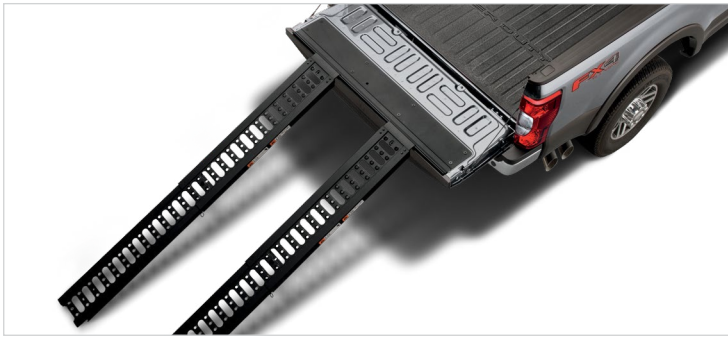

BED RAMP STOWABLE LOADING
Two ramp kit.
99286F56