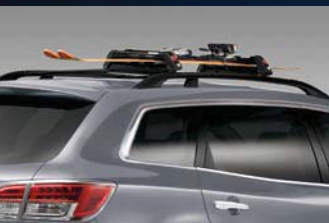

**ROOF RACK SKI/
SNOWBOARD ATTACHMENT**