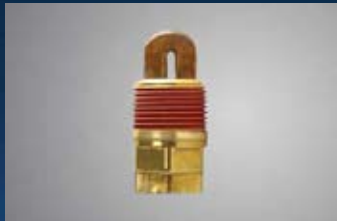

zoom-zoom

**ROOF RACK SKI/
SNOWBOARD ATTACHMENT**

CARGO BOX - SHORT

**ROOF RACK
WITH CROSS BARS**

ENGINE BLOCK HEATER

**SIDE-STEP TUBES
- STAINLESS STEEL**

MUD GUARDS, REAR

TRAILER HITCH

**WHEEL LOCKS - CHROME
(SET OF FOUR)**

As a new owner, you know all about the 2012 CX-9. Sleek. Savvy. And Fun. No compromises here. Nor should you settle for anything less when you accessorize. You can expand function, express style or enhance fun with precision-crafted Genuine Mazda Accessories. The trailer hitch, auto-dimming mirror with compass and HomeLink® and SIRIUS® Satellite Radio are all superb additions to your ride. And that's just the beginning. How do you want to customize? It's up to you.