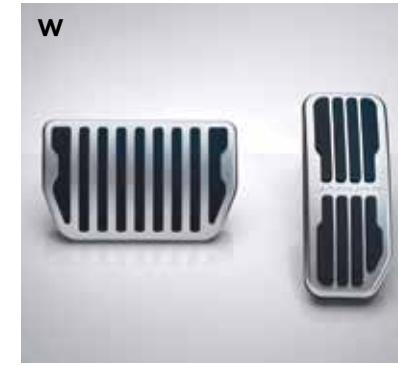

P. SILL TREAD PLATES - ILLUMINATED
Elegantly styled sill tread plate finishers that illuminate when the driver or passenger doors are opened. Not applicable for Entry or Premium Trim Levels. Jet Interiors only.

T4N7600

Q. SILL TREAD PLATES - PERSONALIZED ILLUMINATED
Make your mark with your XE – add your own personal motif to these illuminated sill tread plates. Not applicable for Entry or Premium Trim Levels. Jet Interiors only. For personalized tread plate orders, visit: treadplates.jaguar.com. Personalized plates are made to order and require a minimum of four weeks lead time.

T4N7511

R. SILL TREAD PLATES - UNION JACK
Sleek door sills with a brushed finish, featuring a distinctly British design. Not applicable for Entry or Premium Trim Levels. Jet Interiors only.

T4N7509

S. GEARSHIFT PADDLES
Replacement steering wheel gear shift paddles offered in a premium aluminum material providing a high-quality finish to a key contact point in the vehicle. Manufactured from billet machined aluminium, the paddles are hand brushed for a premium finish and anodized to ensure they will not deteriorate with wear. Automatic only.

1. **T2R6547MMU** (Brushed Aluminum)
2. **T2R6547CAY** (Red)

T. SEAT BACK STOWAGE
Convenient stowage solution for the back of the front seats. Contains multiple compartments for stowing small items.

T2H7760

U. PREMIUM SEAT BACK STOWAGE
A high-quality leather material provides a neat stowing solution in the cabin area for small items. Features embossed Jaguar branding and premium materials for interior compartments.

C2Z24589

V. WHITEFIRE™ HEADPHONES
Offered as an addition / replacement for vehicles equipped with factory-fit rear-seat entertainment.

T4N4355

WhiteFire™ is a registered trademark of Unwired Technology LLC and any use of such marks by Jaguar is under license.

W. SPORT PEDAL COVERS - STAINLESS STEEL
Pedal kit fits securely over existing pedals for a contemporary, sporting appearance.

T2H3746 (Automatic only, standard on S Trim Level)

X. GARAGE DOOR OPENER [HOMELINK®]
This transmitter can be programmed to control up to three compatible home or office devices such as garage doors, automatic gates, or security lights.

T4A2648 (Applicable only for vehicles equipped with electrochromic rear-view mirror)

Y. PROTECTIVE SECOND ROW SEAT COVER
Helps protect second-row seats from mud, dirt, and wear and tear. Machine washable. Includes headrest and armrest covers.

T2H17239

Z. R-SPORT MULTI-FUNCTION STEERING WHEEL
Featuring Noble highlights and soft-grain leather this wheel is offered as an upgrade to replace the existing wheel while providing the same level of functionality. Standard on R-Sport Trim Level. Automatic only.