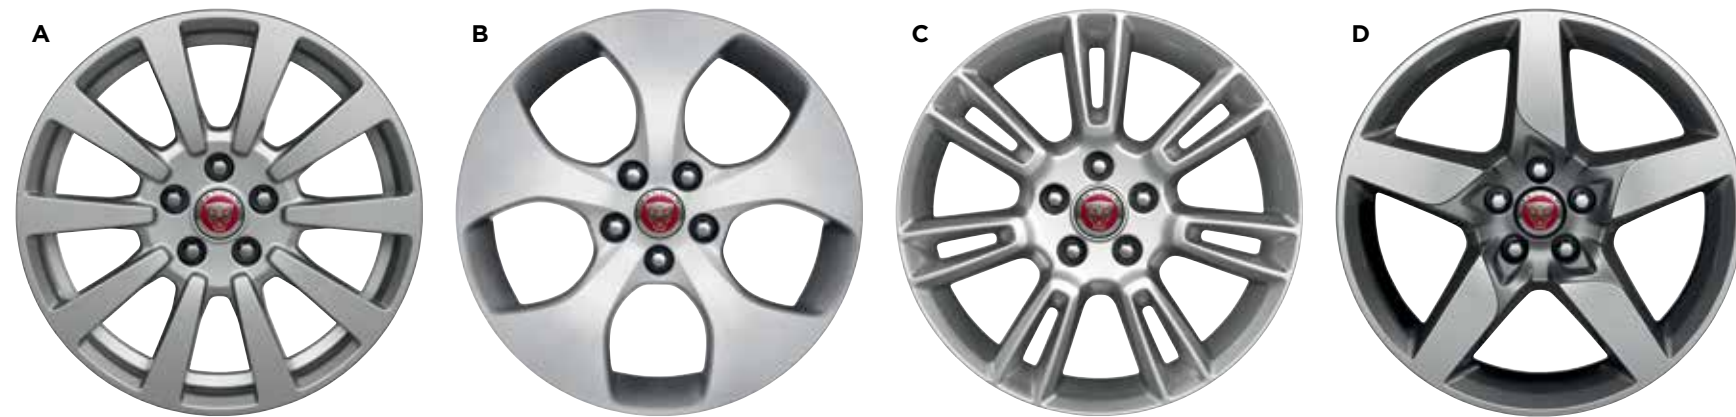

WHEELS AND ACCESSORIES PROWL WITH PURPOSE

Rediscover the wheel. Striking cuts forged for carving corners met with impeccable style. Add any combination of badge, lug nut, lock, and spokes for a finish that's undeniably yours.

A. 17" TURBINE - 10 SPOKE

T4N13263 (17" wheels are not available for V6 engines)

B. 17" PROJECTOR - 5 SPOKE - SILVER

T4N1674 (17" wheels are not available for V6 engines)

C. 17" CRUX - TWIN 7 SPOKE - SILVER

T4N1683 (17" wheels are not available for V6 engines)

D. 18" STAR - 5 SPOKE - SILVER

T4N3699 (Front)
T4N1678 (Rear)

TIRE REPAIR SYSTEM

Alternative tire repair solution can be fitted in place of a spare wheel. Consists of sealant and air compressor to be used in emergency puncture situations. (Not pictured)

T2H15008

SPACE SAVER SPARE WHEEL

Offered as a retailer-fit upgrade for vehicles equipped with the factory-fit Tire Repair System. Tire must be ordered separately. (Not pictured)

T2H15711