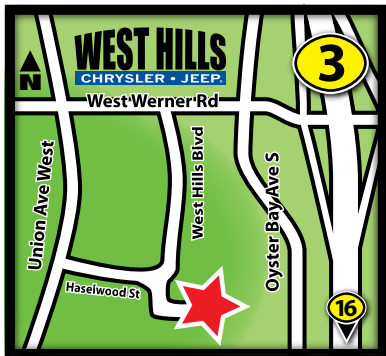

**900 West Hills Blvd.
Bremerton, WA 98312**

Service Hours:

Monday - Friday

7:30 a.m. - 5:30 p.m.

Saturday

8:00 a.m. - 4:00 p.m.

Sunday

Closed