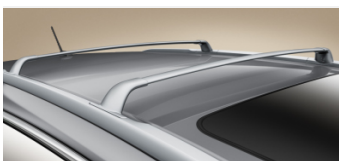

Installed Price* \$31.15

Ski/Snowboard Carrier

Easy to open and close while wearing gloves. Fits up to 4 pairs of skis or up to 2 snowboards. Requires vertical mount kit.

Installed Price* \$212.75

Roof Rack Crossbar Kit