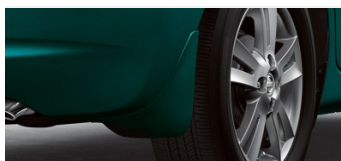

Installed Price* \$374.35

Splashguards (Includes set of: 2)

Keep your Versa Note looking great with custom-molded splash guards (Includes set of: 2)

Installed Price* \$212.90

Fog Lamps

With low, wide beams, fog lights help improve visibility in foggy and inclement weather. And they integrate perfectly into the front bumper, for that straight-from-the-factory look.