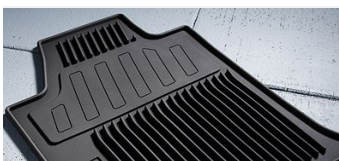

All-season Rubber Floor Mats

Heavy-duty all-season rubber floor mats guard against grime and trap dirt, mud and water.

Installed Price* $111.25