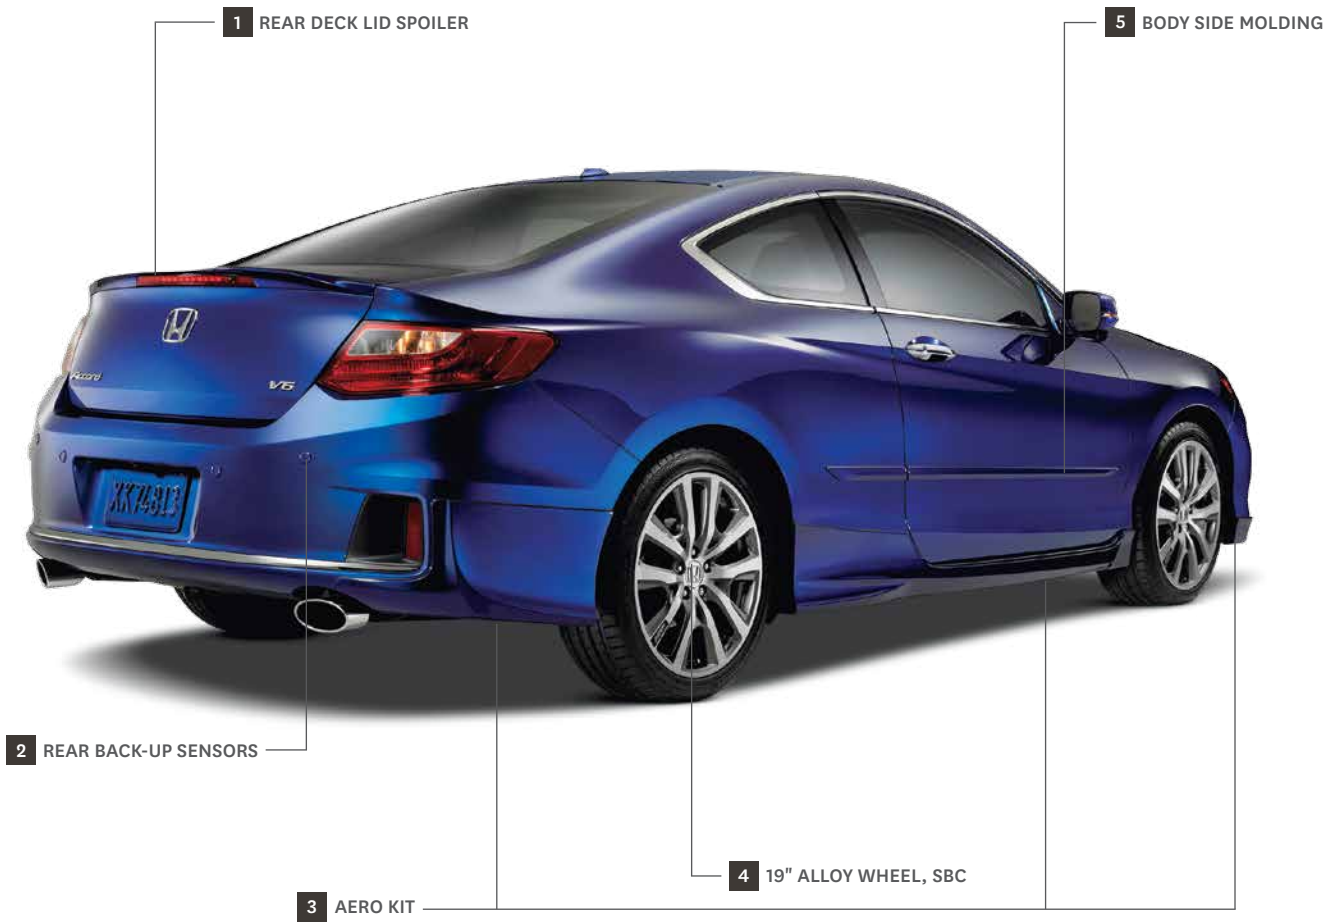

Tires sold separately, ask your dealer for details.

PAINT PEN

- Perfectly matched to your Honda's paint colour
- Compact, easy-to-use design
- Conveniently covers minor scratches and chips in your paint's finish
- Two-step pen includes paint and clearcoat

AUTO DAY/NIGHT MIRROR

- Automatically darkens to reduce glare from bright headlights of vehicles approaching from the rear
- Integrated digital compass for easier navigation
- Reduces night time eye strain
- Automatically adjusts for all light conditions