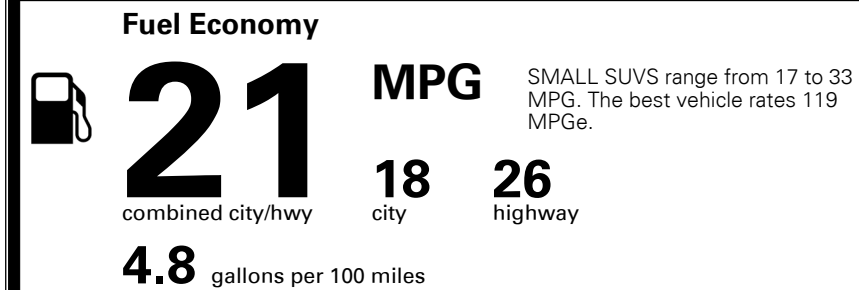

MANUFACTURER'S SUGGESTED RETAIL PRICE ▶

$ 31,700.00

ADDITIONAL INSTALLED EQUIPMENT:
(In addition to or in place of standard features)
Snow White Pearl Paint $200.00
EX Premium Package (7 seat) $2,500.00
- Power Folding Mirrors
- Auto Up/Down Psngr Power Windows
- Push Button Start / Immobilizer
- Blindspot Detection
- Cross-Traffic Alert
- Supervision Meter Cluster
- 110 Inverter
- 2nd Row Shade Screen
- Smart Welcome Door Illumination
- Smart "Hands Free" Power Liftgate
Carpeted Floor Mats $150.00
Cargo Net $50.00
Cargo Cover $150.00
Auto-Dimming Mirror w/HomeLink™ & Compass $350.00

MSRP INCLUDING OPTIONS

$ 35,100.00

INLAND FREIGHT AND HANDLING

$ 895.00

TOTAL MANUFACTURER'S SUGGESTED RETAIL PRICE ▶

$ 35,995.00

TOTAL ADDITIONAL WEIGHT: 20.9

EPA DOT Fuel Economy and Environment

Gasoline Vehicle

You spend $1,750 more in fuel costs over 5 years
compared to the average new vehicle.

Annual fuel cost $2,150