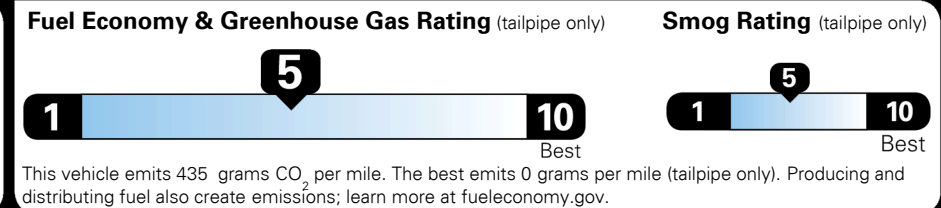

Actual results will vary for many reasons, including driving conditions and how you drive and maintain your vehicle. The average new vehicle gets 25 MPG and costs $9,000 to fuel over 5 years. Cost estimates are based on 15,000 miles per year at $ 3.00 per gallon. MPGe is miles per gasoline gallon equivalent. Vehicle emissions are a significant cause of climate change and smog.

fueleconomy.gov

Calculate personalized estimates and compare vehicles