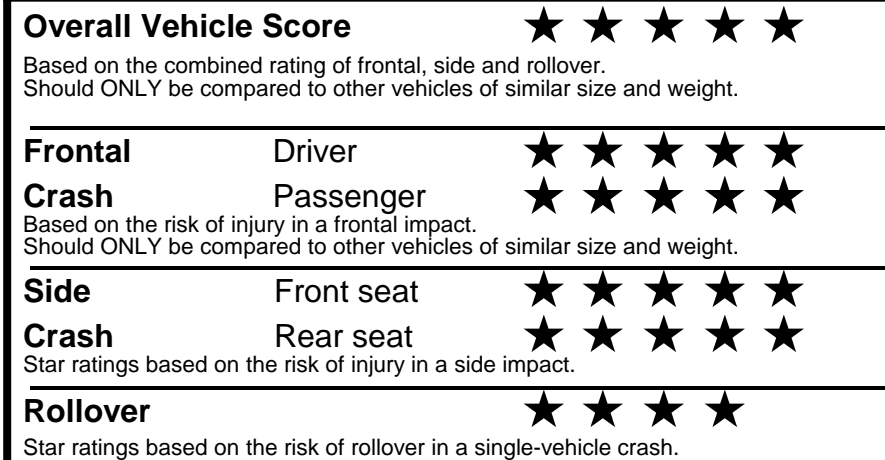

fueleconomy.gov

Calculate personalized estimates and compare vehicles

GOVERNMENT 5-STAR SAFETY RATINGS

Star ratings range from 1 to 5 stars (★★★★★) with 5 being the highest.
 Source: National Highway Traffic Safety Administration (NHTSA).
www.safercar.gov or 1-888-327-4236